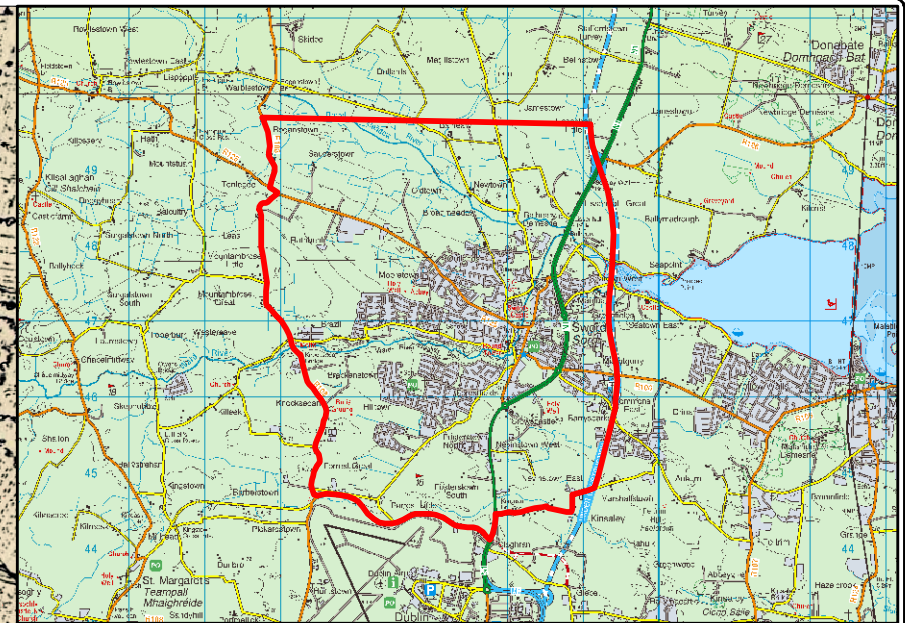

REVISIONS:	BY:	DATE:	REV:

ARCHAEOLOGICAL LICENCE:	n/a
PRODUCED BY:	KG
DATE SURVEYED:	n/a
CHECKED BY:	LC
DATE ISSUED:	28-02-2007

PROJECT:	Historic Landscape Characterisation - Swords
TITLE:	Rocque (1760)
CLIENT:	Fingal County Council and The Heritage Council

JOB NO.:	06101
DRAWING NO.:	06101-29
FIG. NO.:	FIG. A1
SCALE:	Approx. 1/25,000

Margaret Gowen & Co. Ltd
Archaeological Consultants & Project Managers

27 Merrion Square
Dublin 2
Tel: 01-7997200
Fax: 01-7997201
Email: archaeology@mgjarc.com
www.mgjarc.com