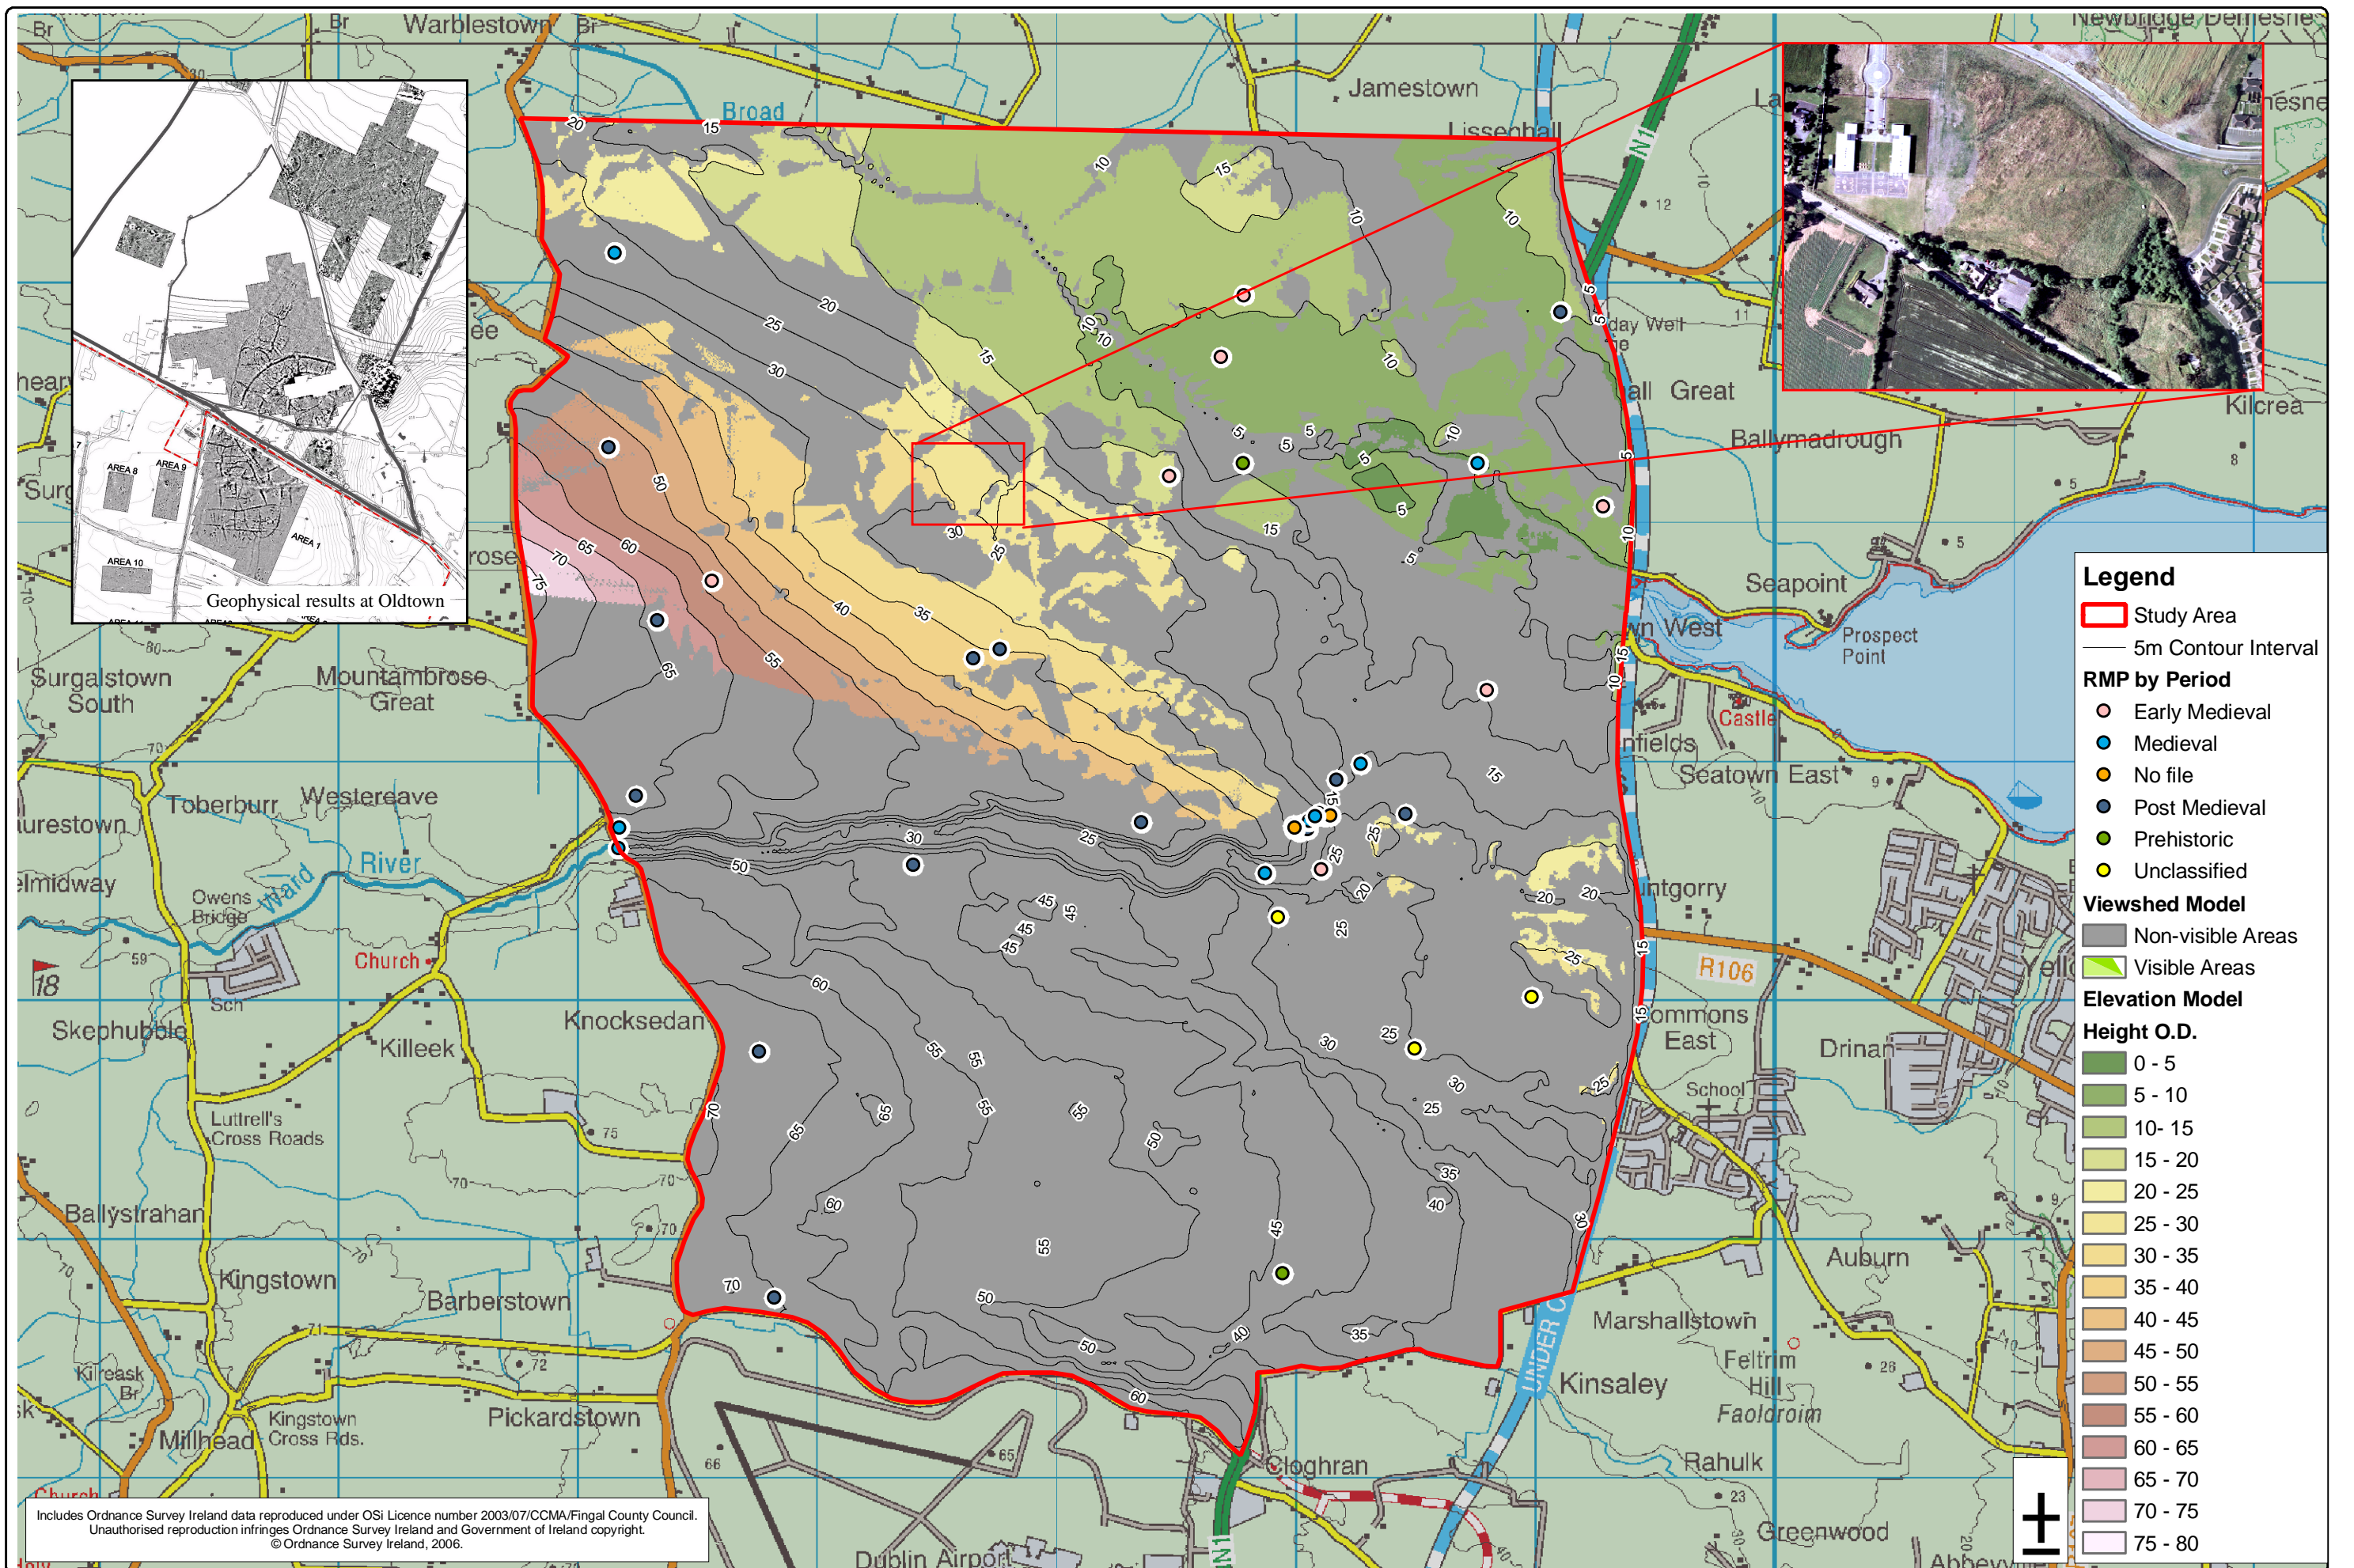

Includes Ordnance Survey Ireland data reproduced under OSI Licence number 2003/07/CCMA/Fingal County Council. Unauthorised reproduction infringes Ordnance Survey Ireland and Government of Ireland copyright. © Ordnance Survey Ireland, 2006.

REVISIONS:	BY:	DATE:	REV:

ARCHAEOLOGICAL LICENCE: n/a	
PRODUCED BY: KG	DATE SURVEYED: n/a
CHECKED BY: LC	DATE ISSUED: 28-02-2007

PROJECT:	Historic Landscape Characterisation - Swords
TITLE:	Viewshed Model Showing Visible Areas from Enclosure at Oldtown
CLIENT:	Fingal County Council and The Heritage Council

JOB NO.:	06101
DRAWING NO.:	06101-28
FIG. NO.:	FIG. 10
SCALE:	1/25,000

27 Merrion Square
Dublin 2
Tel: 01-7997200
Fax: 01-7997201
Email: archaeology@mgjarc.com
www.mgjarc.com