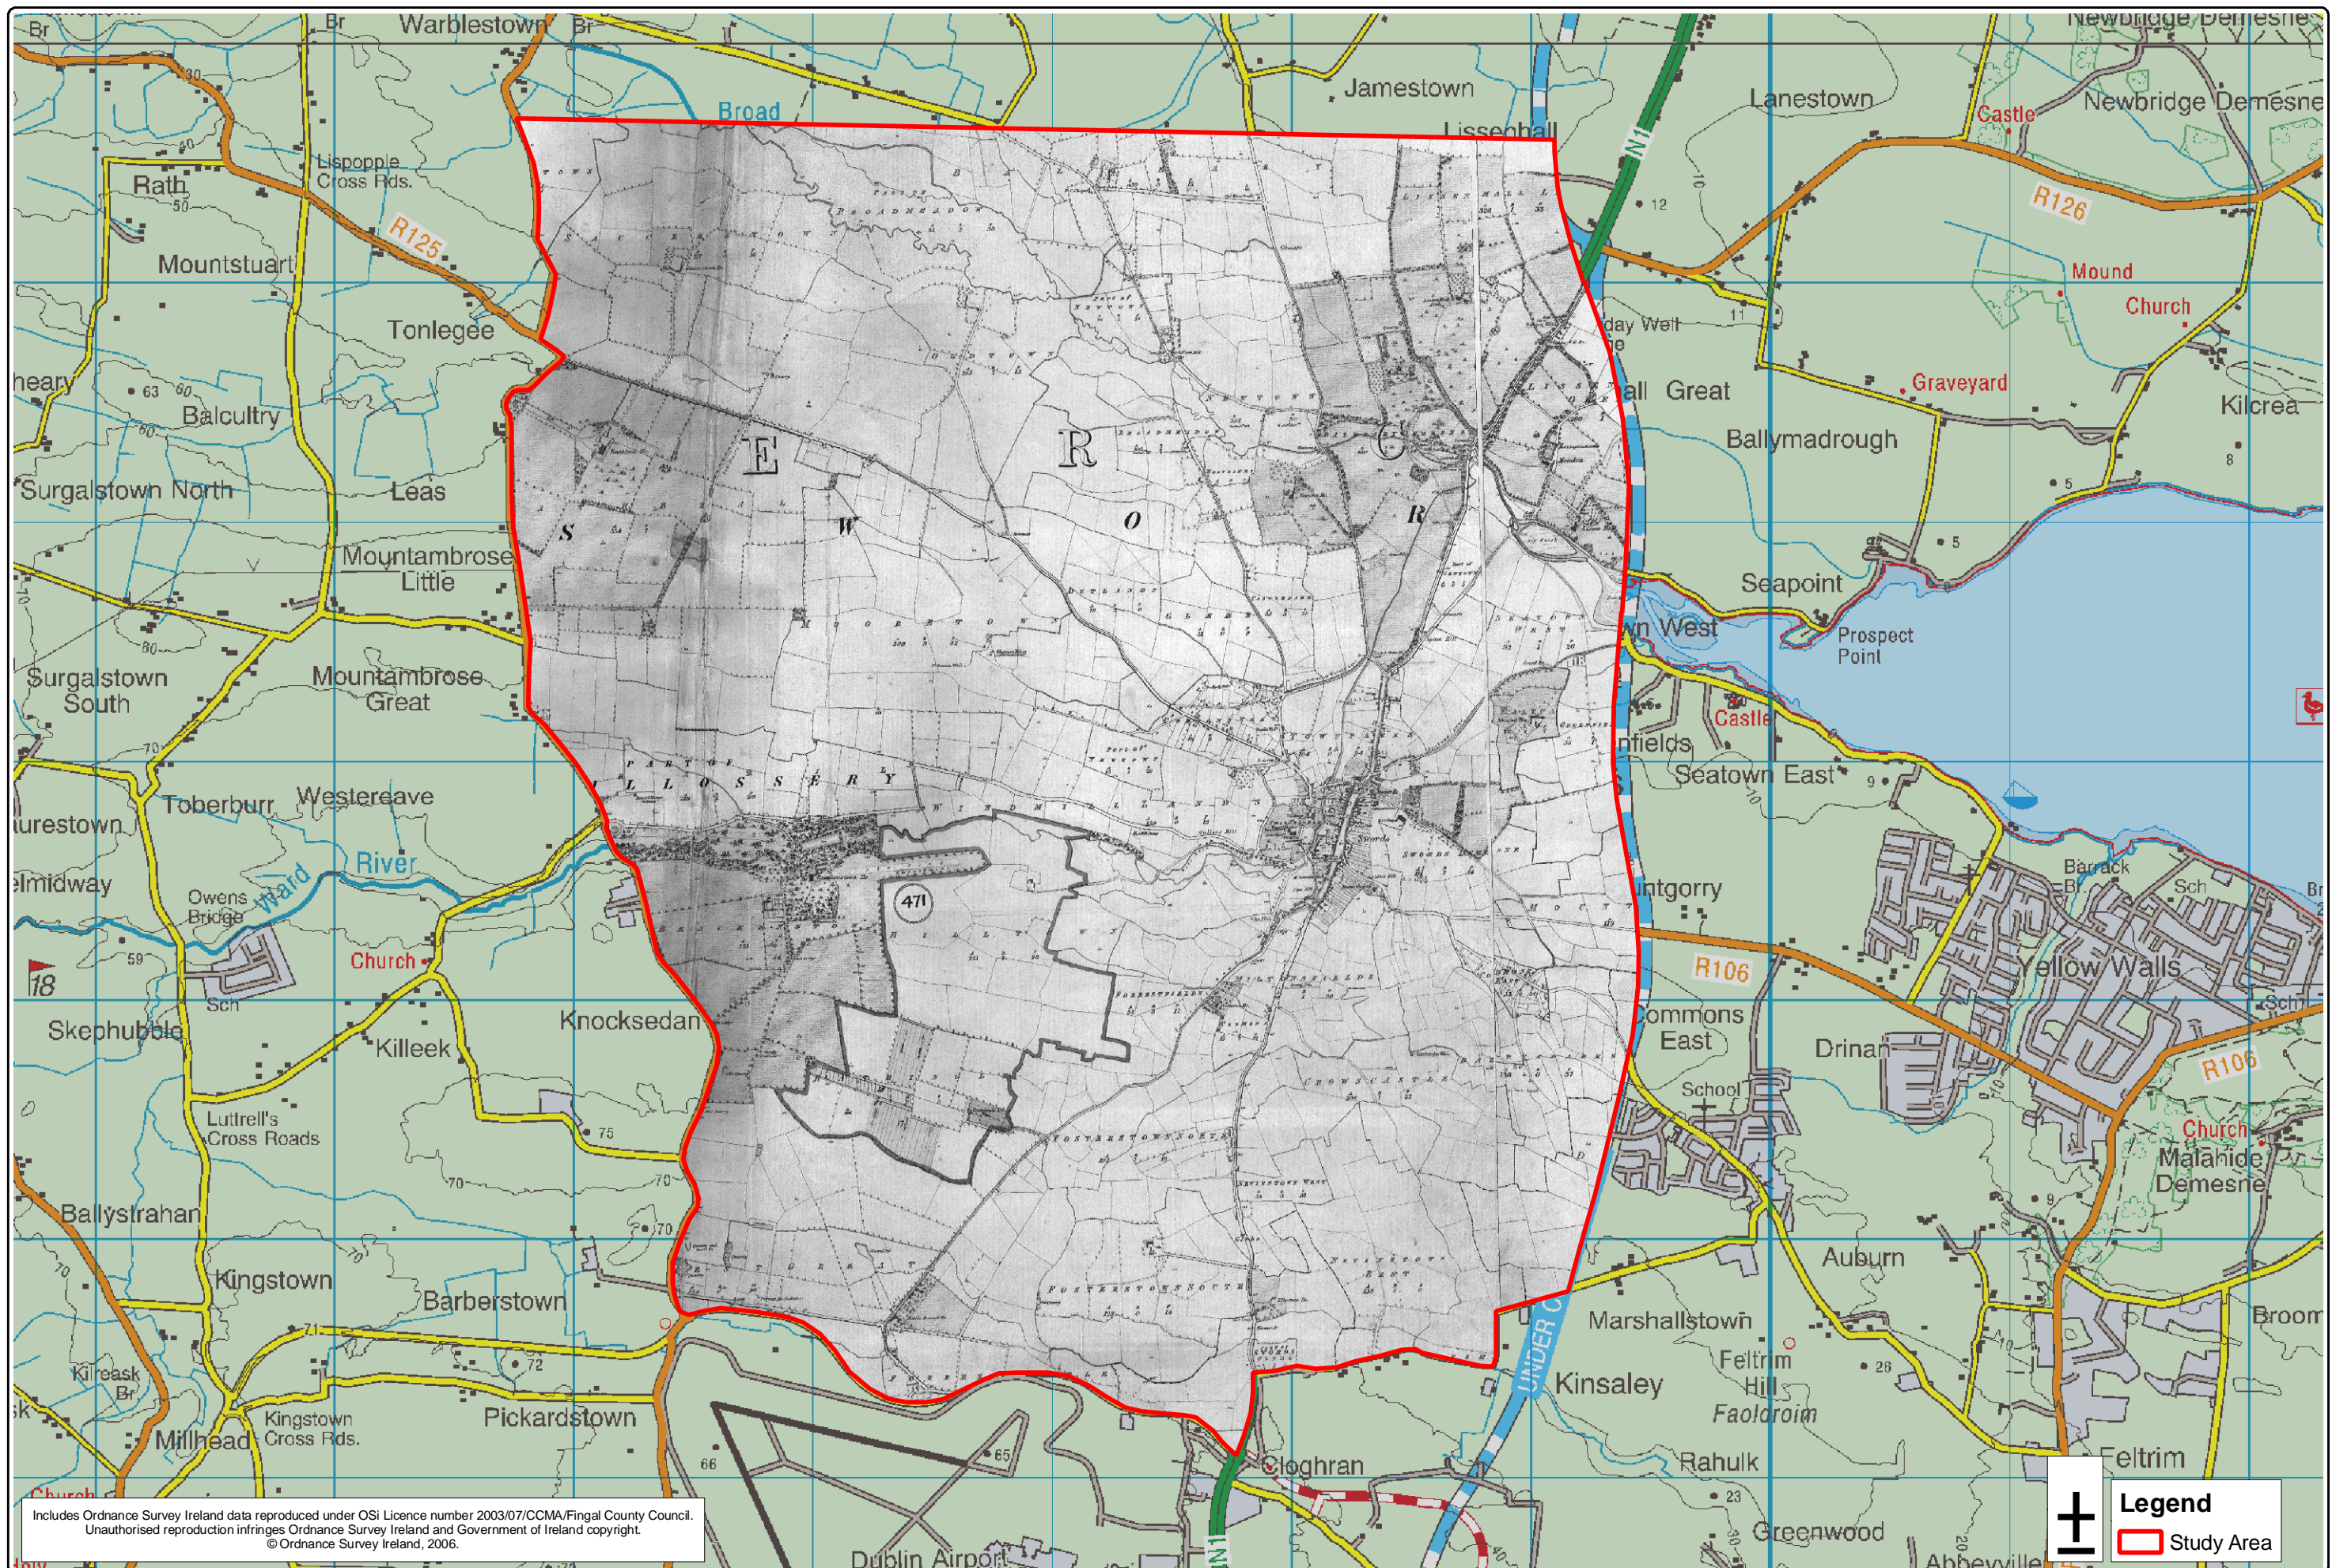

Includes Ordnance Survey Ireland data reproduced under OSI Licence number 2003/07/CCMA/Fingal County Council.
Unauthorised reproduction infringes Ordnance Survey Ireland and Government of Ireland copyright.
© Ordnance Survey Ireland, 2006.

Legend
Study Area

REVISIONS:	BY:	DATE:	REV:

ARCHAEOLOGICAL LICENCE: n/a	
PRODUCED BY: KG	DATE SURVEYED: n/a
CHECKED BY: LC	DATE ISSUED: 28-02-2007

PROJECT:	Historic Landscape Characterisation - Swords
TITLE:	Ordnance Survey 1st Edition Six Inch Mapping (1837-43)
CLIENT:	Fingal County Council and The Heritage Council

JOB NO.:	06101
DRAWING NO.:	06101-30
FIG. NO.:	FIG. A2
SCALE:	1/25,000

Margaret Gowen & Co. Ltd
Archaeological Consultants & Project Managers

27 Merrion Square
Dublin 2
Tel: 01-7997200
Fax: 01-7997201
Email: archaeology@mglarc.com
www.mglarc.com