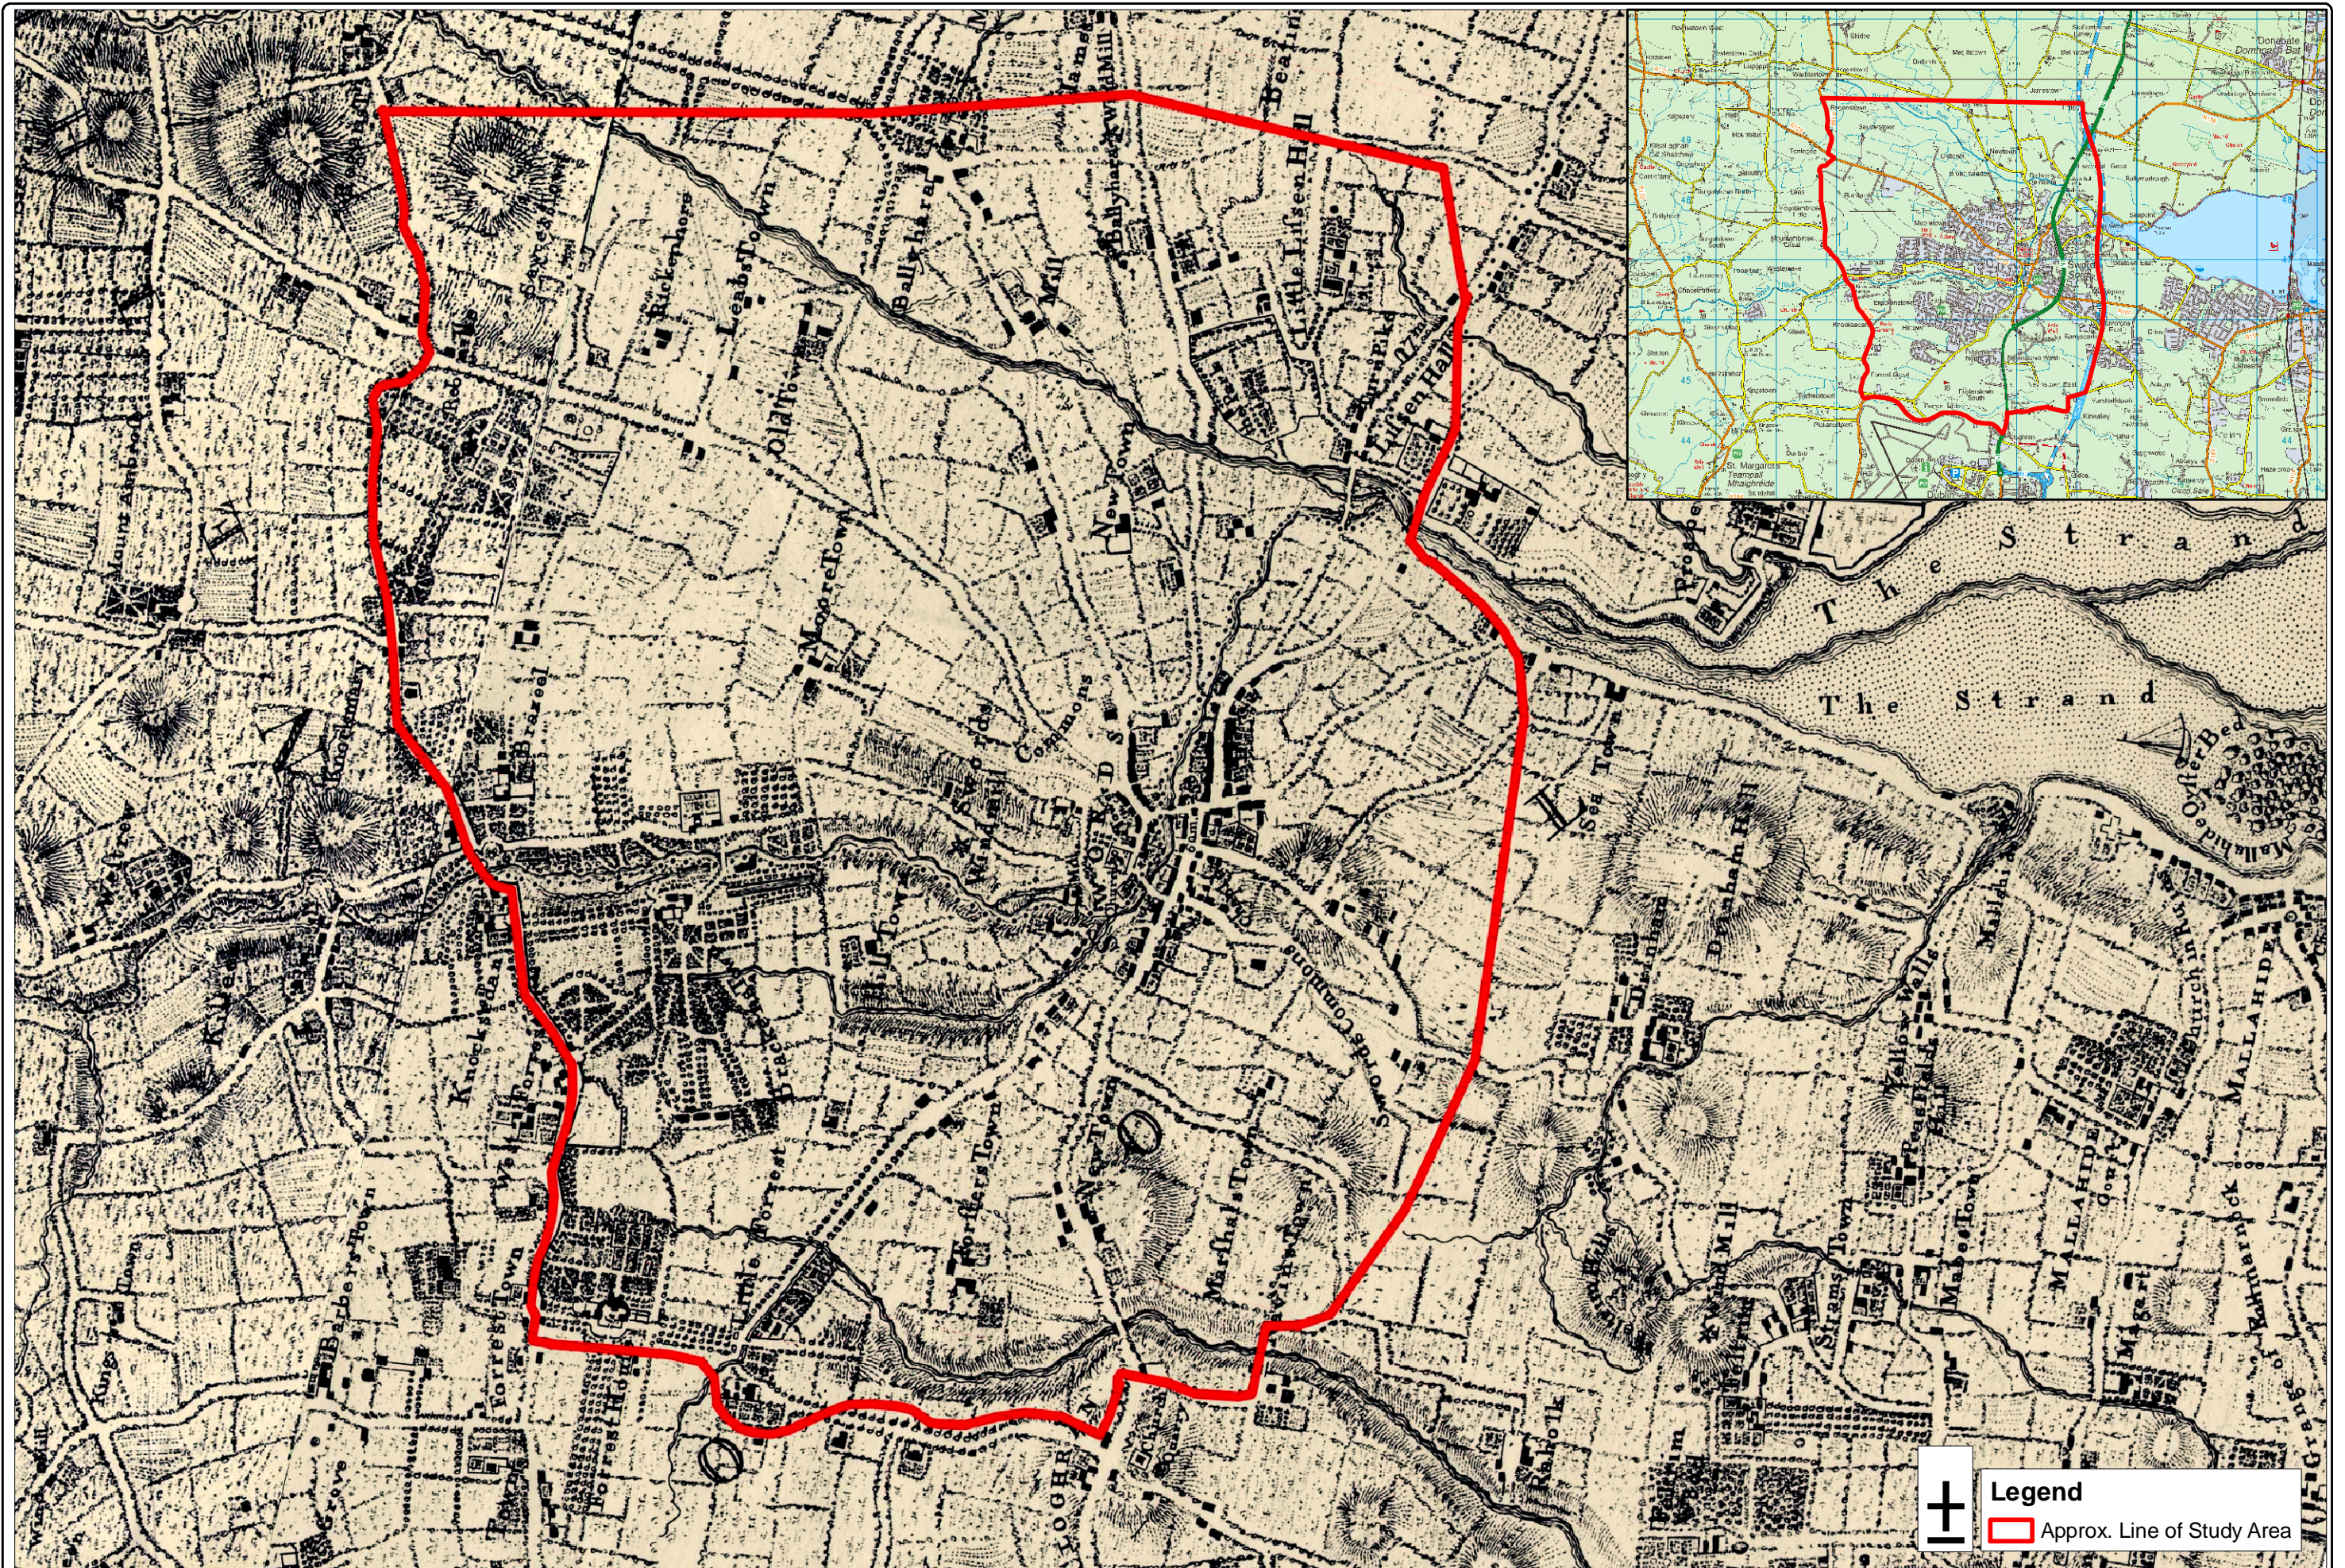

REVISIONS:	BY:	DATE:	REV:

ARCHAEOLOGICAL LICENCE:	n/a
PRODUCED BY:	KG
DATE SURVEYED:	n/a
CHECKED BY:	LC
DATE ISSUED:	28-02-2007

PROJECT:	Historic Landscape Characterisation - Swords
TITLE:	Rocque (1760)
CLIENT:	Fingal County Council and The Heritage Council

JOB NO.:	06101
DRAWING NO.:	06101-29
FIG. NO.:	FIG. A1
SCALE:	Approx. 1/25,000

Margaret Gowen & Co. Ltd
Archaeological Consultants & Project Managers

27 Merrion Square
Dublin 2
Tel: 01-7997200
Fax: 01-7997201
Email: archaeology@mgjarc.com
www.mgjarc.com