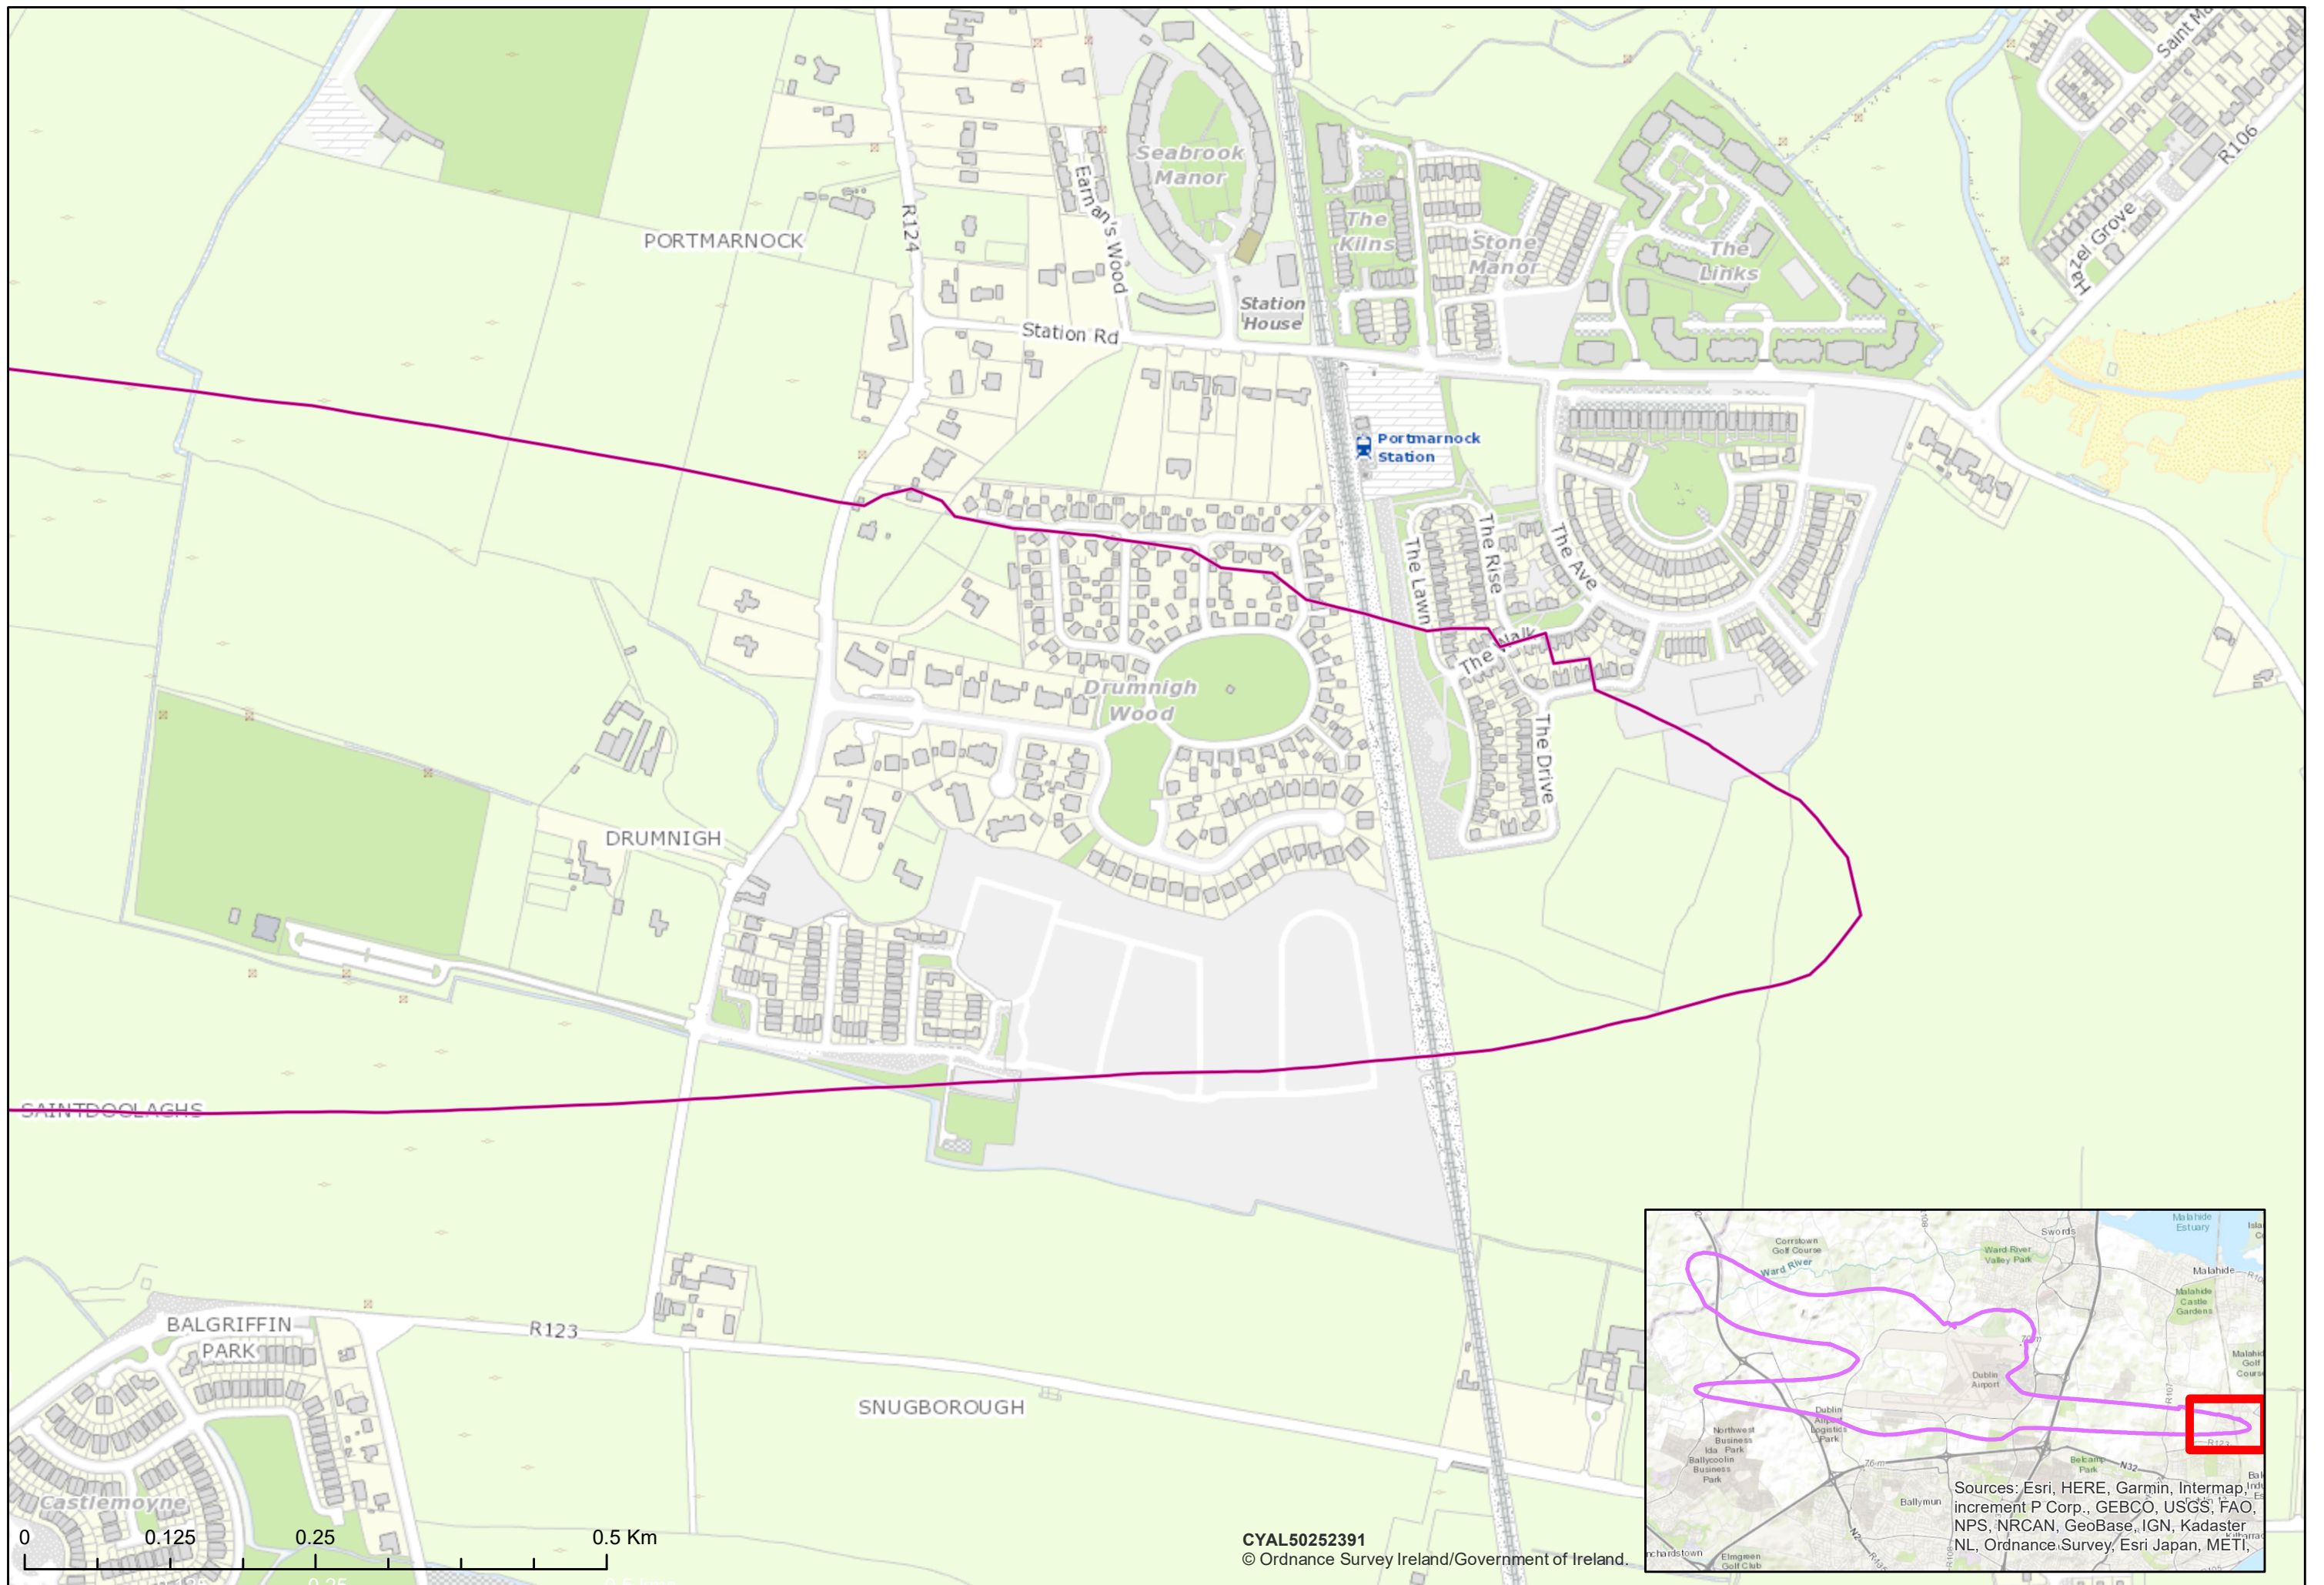

BALLYMACARTLE

KINSALEY Kinsaley

Chapel Rd

Gandon Ln

Beechwood

BOHAMMER

Posey Row

SAINTDOOLAGHS

0 0.125 0.25 0.5 Km

CYAL50252391
© Ordnance Survey Ireland/Government of Ireland.

Sources: Esri, HERE, Garmin, Intermap, increment P Corp., GEBCO, USGS, FAO, NPS, NRCAN, GeoBase, IGN, Kadaster NL, Ordnance Survey, Esri Japan, METI,