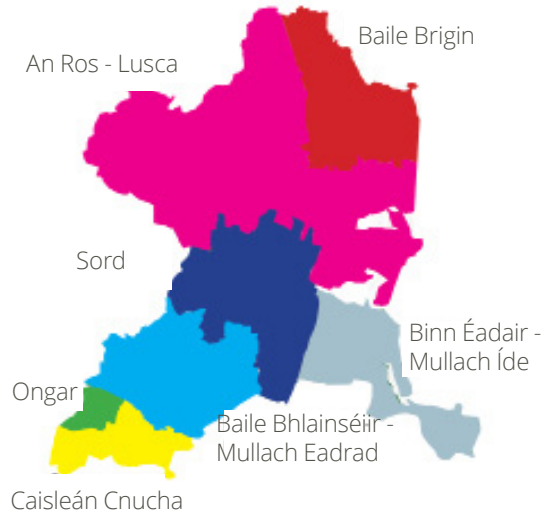

Baile Brigin

1. Cllr. Tony Murphy
  Independent
  tony.murphy@cllrs.fingal.ie
  086 277 2030
2. Cllr. Grainne Maguire
  Independent
  grainne.maguire@cllrs.fingal.ie
  087 943 6650
3. Cllr. Seána Ó Rodaigh
  Labour Party
  seana.oroaigh@cllrs.fingal.ie
  085 831 3801
4. Cllr. Tom O'Leary
  Fine Gael
  tom.oleary@cllrs.fingal.ie
  087 245 9897
5. Cllr. Karen Power
  Green Party
  karen.power@cllrs.fingal.ie
  089 965 4529

An Ros - Lusca

6. Cllr. Robert O'Donoghue
  Labour Party
  robert.odonoghue@cllrs.fingal.ie
  083 0545554
7. Cllr. Adrian Henchy
  Fianna Fáil
  adrian.henchy@cllrs.fingal.ie
  087 681 4485
8. Cllr. Brian Dennehy
  Fianna Fáil
  brian.dennehy@cllrs.fingal.ie
  085 229 8201

9. Cllr. Cathal Boland
Independent
cathal.boland@cllrs.fingal.ie
086 257 7672

10. Cllr. Paul Mulville
Social Democrats
paul.mulville@cllrs.fingal.ie
086 378 7395

Sord

11. Cllr. Darragh Butler
Fianna Fáil
darragh.butler@cllrs.fingal.ie
087 959 5378

12. Cllr. Ian Carey
Green Party
ian.carey@cllrs.fingal.ie
086 307 4004

13. Cllr. Dean Mulligan
Independents4Change
dean.mulligan@cllrs.fingal.ie
087 966 6260

14. Cllr. Joe Newman
Independent
joe.newman@cllrs.fingal.ie
087 245 7729

15. Cllr. Brigid Manton
Fianna Fáil
brigid.manton@cllrs.fingal.ie
086 247 6596

16. Cllr. Ann Graves
Sinn Féin
ann.graves@cllrs.fingal.ie
087 272 4359

17. Cllr. James Humphreys
Labour Party

james.humphreys@cllrs.fingal.ie
083 8560832

Binn Éadair/Mullach Íde

18. Cllr. Eoghan O'Brien
Fianna Fáil
eoghan.obrien@cllrs.fingal.ie
086 858 0562

19. Cllr. David Healy
Green Party
david.healy@cllrs.fingal.ie
087 617 8852

20. Cllr. Brian Mc Donagh
Labour Party
brian.mcdonagh@cllrs.fingal.ie
086 385 8979

21. Cllr. Jimmy Guerin
Independent
jimmy.guerin@cllrs.fingal.ie
086 014 3346

22. Cllr. Aoibhinn Tormey
Fine Gael
aoibhinn.tormey@cllrs.fingal.ie
087 754 6258

23. Cllr. Anthony Lavin
Fine Gael
anthony.lavin@cllrs.fingal.ie
087 993 1329

24. Cllr. Joan Hopkins
Social Democrats
joan.hopkins@cllrs.fingal.ie
083 1031541

Caisleán Cnucha

25. Cllr. Ted Leddy
Fine Gael
ted.leddy@cllrs.fingal.ie
087 327 6630

26. Cllr. John Walsh
Labour Party
john.walsh@cllrs.fingal.ie
087 648 6228

27. Cllr. Howard Mahony
Fianna Fáil
howard.mahony@cllrs.fingal.ie
087 0506146

28. Cllr. Natalie Treacy
Sinn Féin
natalie.treacy@cllrs.fingal.ie
085 128 5493

20. Cllr. Pamela Conroy
Green Party
pamela.conroy@cllrs.fingal.ie
086 8462891

30. Cllr. Siobhan Shovlin
Fine Gael
siobhan.shovlin@cllrs.fingal.ie
087 3984778

Ongar

31. Cllr. Tania Doyle
Independent
tania.doyle@cllrs.fingal.ie
085 780 9292

32. Cllr. Tom Kitt
Fianna Fáil
tom.kitt@cllrs.fingal.ie
086 199 5801

33. Cllr. Daniel Whooley
Green Party
daniel.whooley@cllrs.fingal.ie
087 397 8024

34. Cllr. Kieran Dennison
Fine Gael
kieran.dennison@cllrs.fingal.ie
087 259 5949

35. Cllr. Angela Donnelly
Sinn Féin
angela.donnelly@cllrs.fingal.ie
087 6730137

Baile Bhlainséir - Mullach Eadrad