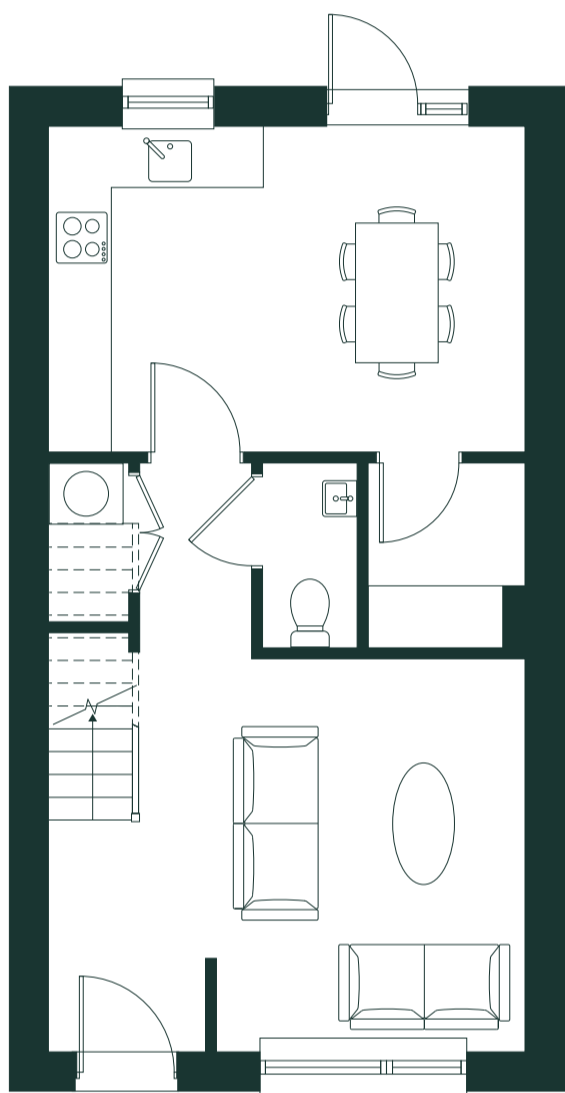

2 Bedroom [H2GA]
Two-Storey / End of Terrace
88 sq.m | 944 sq.ft

Ground Floor

First Floor

Aster Park

RUSH

ballymore.

CAMPION

2 Bedroom [H2GB]

Two-Storey / End of Terrace

86 sq.m | 926 sq.ft

Ground Floor

First Floor

Aster Park

RUSH

ballymore.

CAMPION