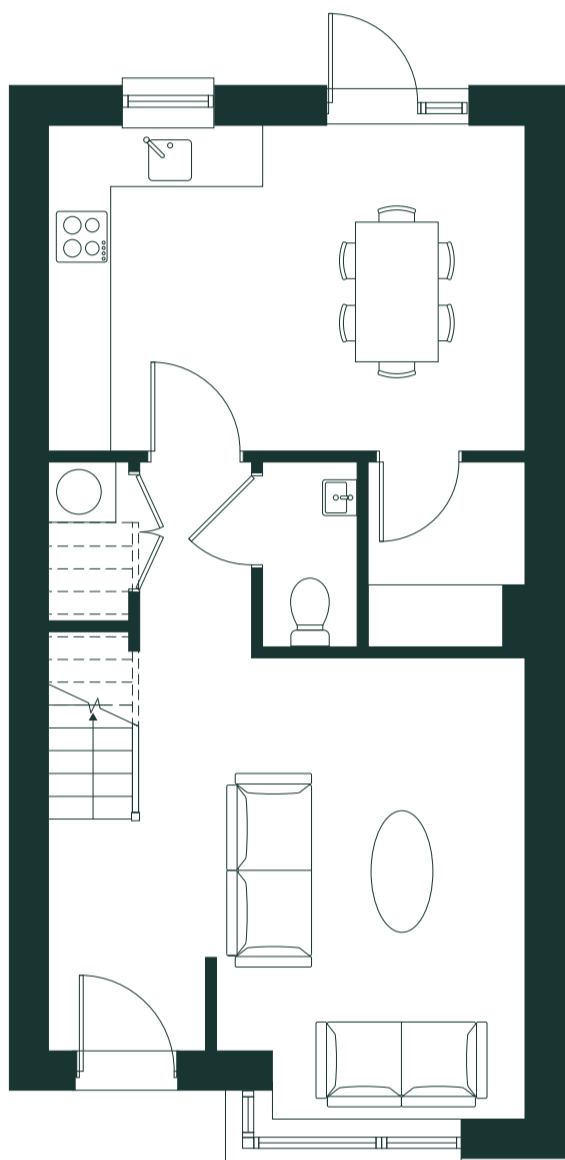

CAMPION

2 Bedroom [H2EA]
Two-Storey / End of Terrace
88 sq.m | 944 sq.ft

Ground Floor

First Floor

Aster Park

R U S H

ballymore.

CAMPION

2 Bedroom [H2EB]
Two-Storey / End of Terrace
86 sq.m | 9926 sq.ft

Ground Floor

First Floor

Aster Park

R U S H

ballymore.

CAMPION

2 Bedroom [H2FB]

Two-Storey / Terrace

88 sq.m | 944 sq.ft

Ground Floor

First Floor

Aster Park

R U S H

ballymore.

CAMPION