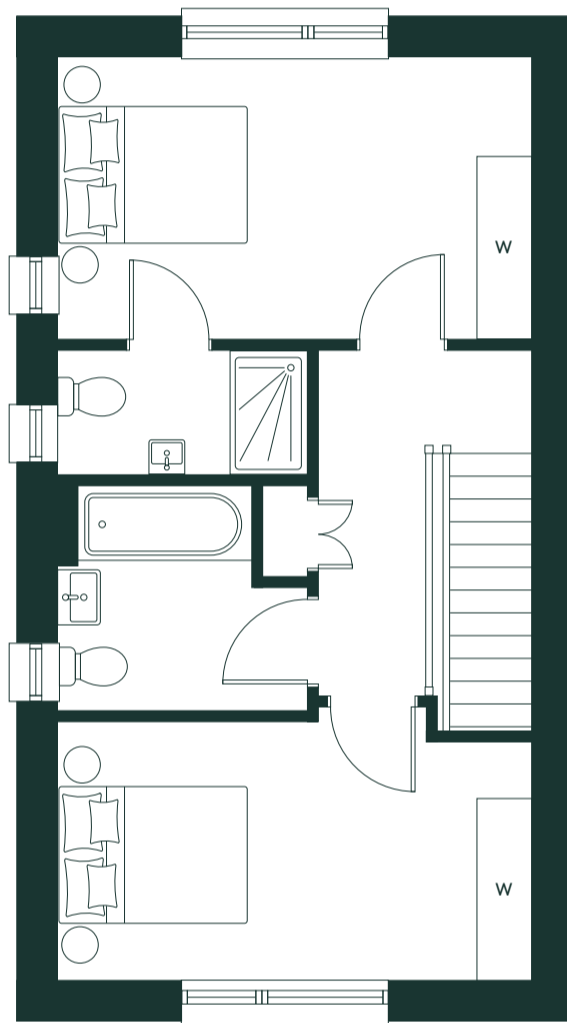

CAMPION

2 Bedroom [H2EA]
Two-Storey / End of Terrace
88 sq.m | 944 sq.ft

Ground Floor

First Floor

Aster Park

R U S H

ballymore.

CAMPION

Two-Storey / End of Terrace

86 sq.m | 926 sq.ft

Ground Floor

First Floor

Aster Park

RUSH

ballymore.

CAMPION

2 Bedroom [H2GC]
Two-Storey / End of Terrace
88 sq.m | 944 sq.ft

Ground Floor

First Floor

Aster Park

R U S H

ballymore.

CAMPION

2 Bedroom [H2HA]

Two-Storey / End of Terrace

88 sq.m | 944 sq.ft

Ground Floor

First Floor

Aster Park

R U S H

ballymore.

CAMPION