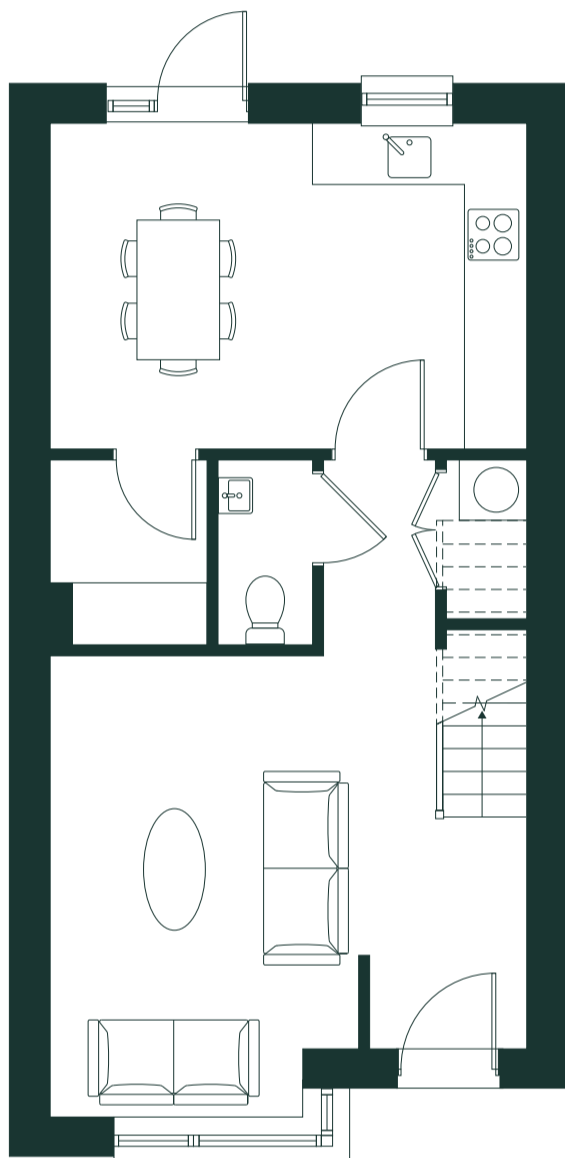

CAMPION

2 Bedroom [H2EA]
Two-Storey / End of Terrace
88 sq.m | 944 sq.ft

Ground Floor

First Floor

Aster Park

R U S H

ballymore.

CAMPION

2 Bedroom [H2EB]
Two-Storey / End of Terrace
86 sq.m | 9926 sq.ft

Ground Floor

First Floor

Aster Park

R U S H

ballymore.

CAMPION

2 Bedroom [H2FB]

Two-Storey / Terrace

88 sq.m | 944 sq.ft

Ground Floor

First Floor

Aster Park

R U S H

ballymore.

CAMPION

2 Bedroom [H2GA]
Two-Storey / End of Terrace
88 sq.m | 944 sq.ft

Ground Floor

First Floor

Aster Park

RUSH

ballymore.

CAMPION

2 Bedroom [H2GB]