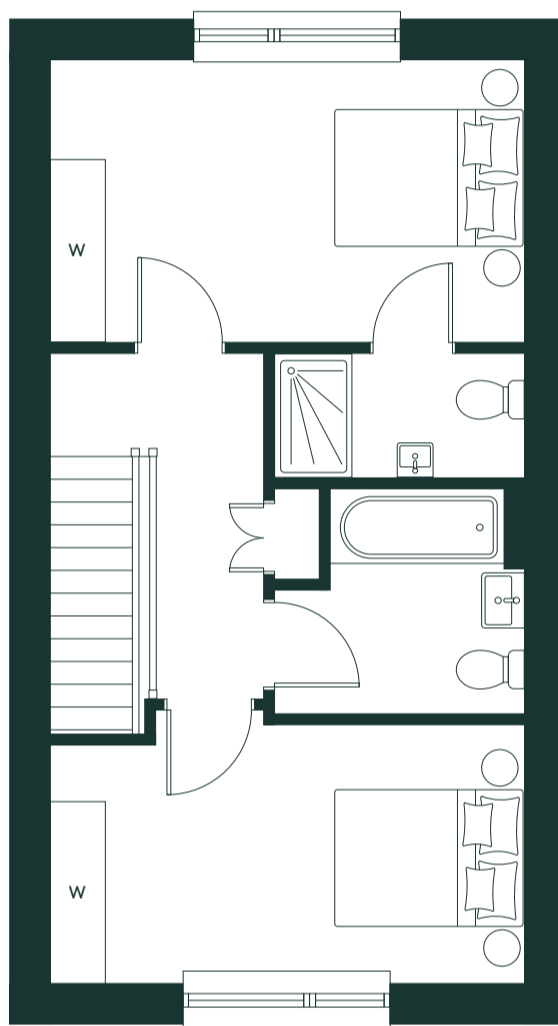

CAMPION

2 Bedroom [H2EA]
Two-Storey / End of Terrace
88 sq.m | 944 sq.ft

Ground Floor

First Floor

Aster Park

R U S H

ballymore.

CAMPION

2 Bedroom [H2EB]
Two-Storey / End of Terrace
86 sq.m | 9926 sq.ft

Ground Floor

First Floor

Aster Park

R U S H

ballymore.

CAMPION

2 Bedroom [H2FB]

Two-Storey / Terrace

88 sq.m | 944 sq.ft

Ground Floor

First Floor

Aster Park

R U S H

ballymore.

CAMPION