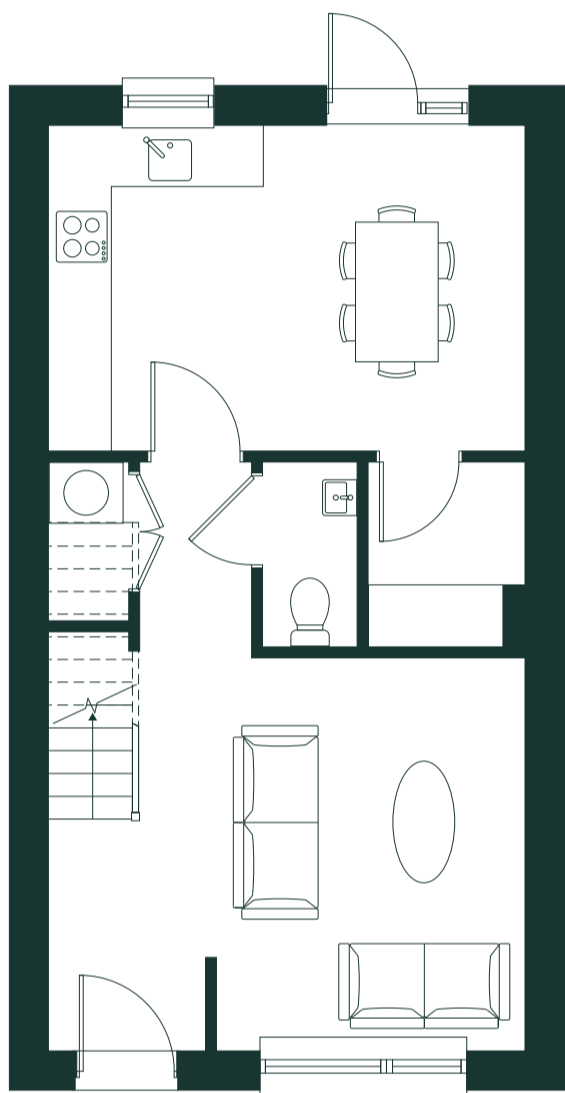

CAMPION

2 Bedroom [H2EA]
Two-Storey / End of Terrace
88 sq.m | 944 sq.ft

Ground Floor

First Floor

Aster Park

R U S H

ballymore.

CAMPION

2 Bedroom [H2EB]
Two-Storey / End of Terrace
86 sq.m | 9926 sq.ft

Ground Floor

First Floor

Aster Park

R U S H

ballymore.

CAMPION

2 Bedroom [H2FB]

Two-Storey / Terrace

88 sq.m | 944 sq.ft

Ground Floor

First Floor

Aster Park

R U S H

ballymore.

CAMPION