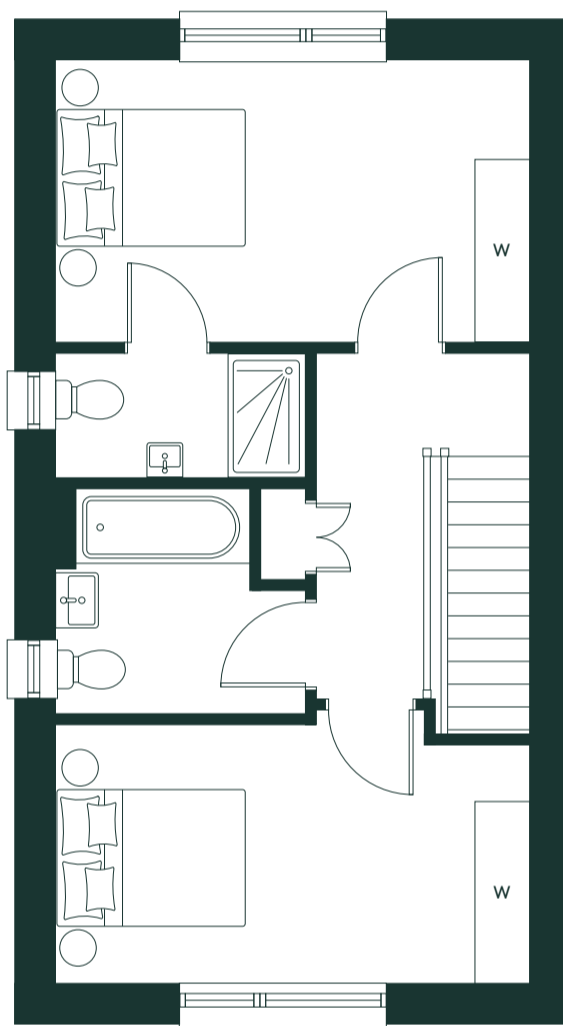

CAMPION

2 Bedroom [H2EA]
Two-Storey / End of Terrace
88 sq.m | 944 sq.ft

Ground Floor

First Floor

Aster Park

R U S H

ballymore.

CAMPION

2 Bedroom [H2GC]
Two-Storey / End of Terrace
88 sq.m | 944 sq.ft

Ground Floor

First Floor

Aster Park

R U S H

ballymore.

CAMPION

2 Bedroom [H2HA]

Two-Storey / End of Terrace

88 sq.m | 944 sq.ft

Ground Floor

First Floor

Aster Park

R U S H

ballymore.

CAMPION

2 Bedroom [H2HB]

Two-Storey / End of Terrace

88 sq.m | 944 sq.ft

Ground Floor

First Floor

Aster Park

R U S H

ballymore.