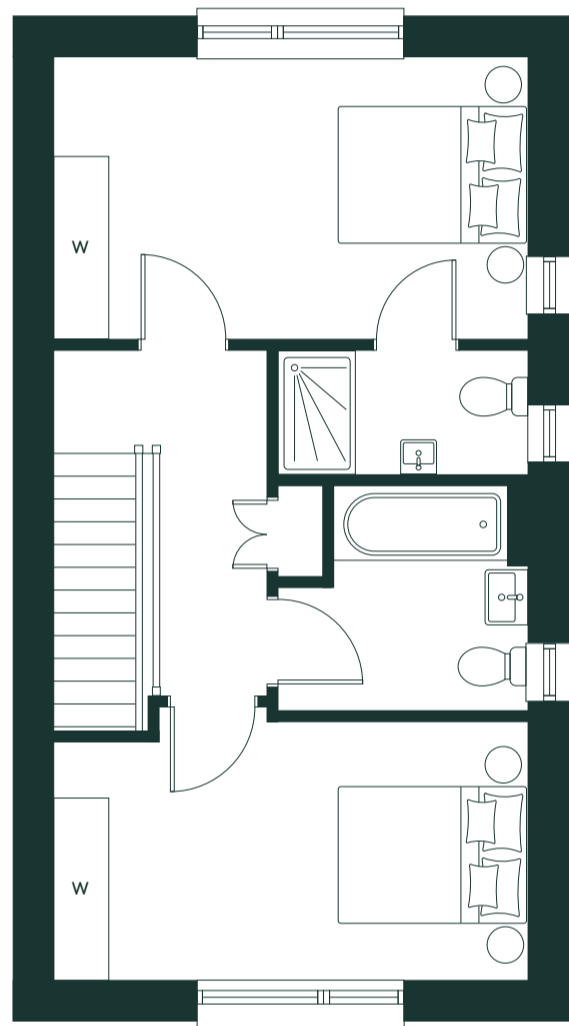

2 Bedroom [H2GA]
Two-Storey / End of Terrace
88 sq.m | 944 sq.ft

Ground Floor

First Floor

Aster Park

RUSH

ballymore.

CAMPION

2 Bedroom [H2GB]

Two-Storey / End of Terrace

86 sq.m | 926 sq.ft

Ground Floor

First Floor

Aster Park

RUSH

ballymore.

CAMPION

2 Bedroom [H2GC]
Two-Storey / End of Terrace
88 sq.m | 944 sq.ft

Ground Floor

First Floor

Aster Park

R U S H

ballymore.

CAMPION

2 Bedroom [H2HA]

Two-Storey / End of Terrace

88 sq.m | 944 sq.ft

Ground Floor

First Floor

Aster Park

R U S H

ballymore.

CAMPION