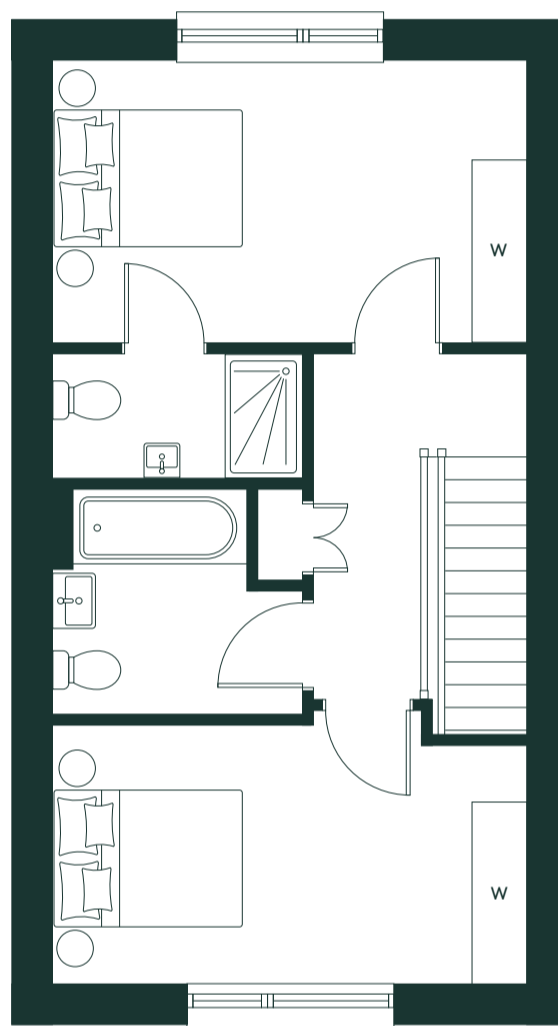

CAMPION

2 Bedroom [H2EA]
Two-Storey / End of Terrace
88 sq.m | 944 sq.ft

Ground Floor

First Floor

Aster Park

R U S H

ballymore.

CAMPION

2 Bedroom [H2EB]
Two-Storey / End of Terrace
86 sq.m | 9926 sq.ft

Ground Floor

First Floor

Aster Park

R U S H

ballymore.

CAMPION

2 Bedroom [H2FB]

Two-Storey / Terrace

88 sq.m | 944 sq.ft

Ground Floor

First Floor

Aster Park

R U S H

ballymore.

CAMPION

2 Bedroom [H2GA]
Two-Storey / End of Terrace
88 sq.m | 944 sq.ft

Ground Floor

First Floor

Aster Park

RUSH

ballymore.

CAMPION

2 Bedroom [H2GB]