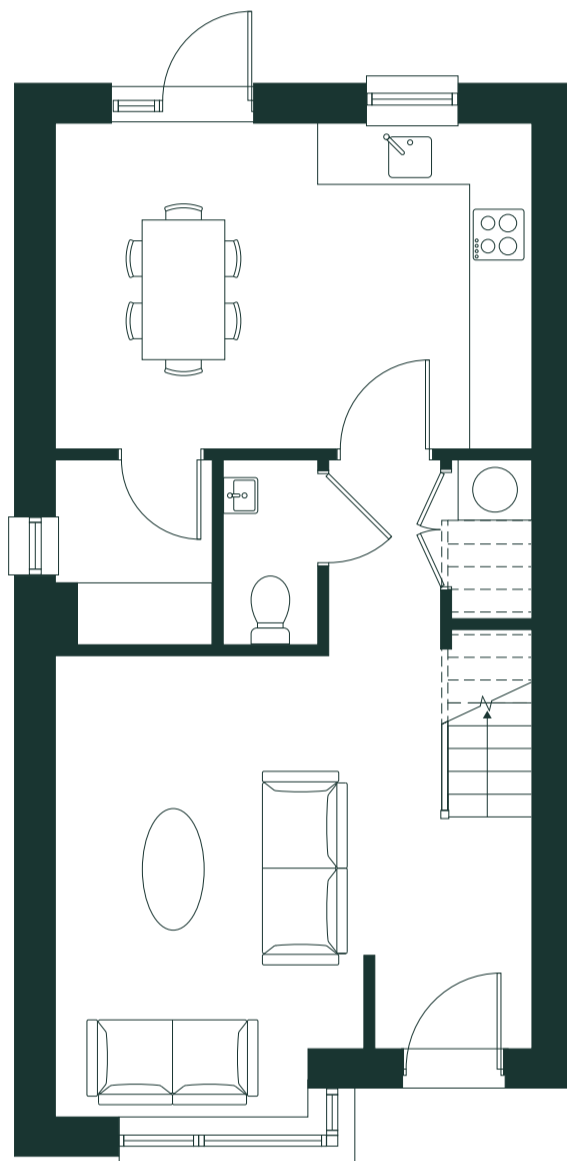

CAMPION

2 Bedroom [H2EA]
Two-Storey / End of Terrace
88 sq.m | 944 sq.ft

Ground Floor

First Floor

Aster Park

R U S H

ballymore.

CAMPION

Two-Storey / Terrace

88 sq.m | 944 sq.ft

Ground Floor

First Floor

Aster Park

R U S H

ballymore.

CAMPION

Two-Storey / End of Terrace

88 sq.m | 944 sq.ft

Ground Floor

First Floor

Aster Park

R U S H

ballymore.

CAMPION

2 Bedroom [H2HB]

Two-Storey / End of Terrace

88 sq.m | 944 sq.ft

Ground Floor

First Floor

Aster Park

R U S H

ballymore.