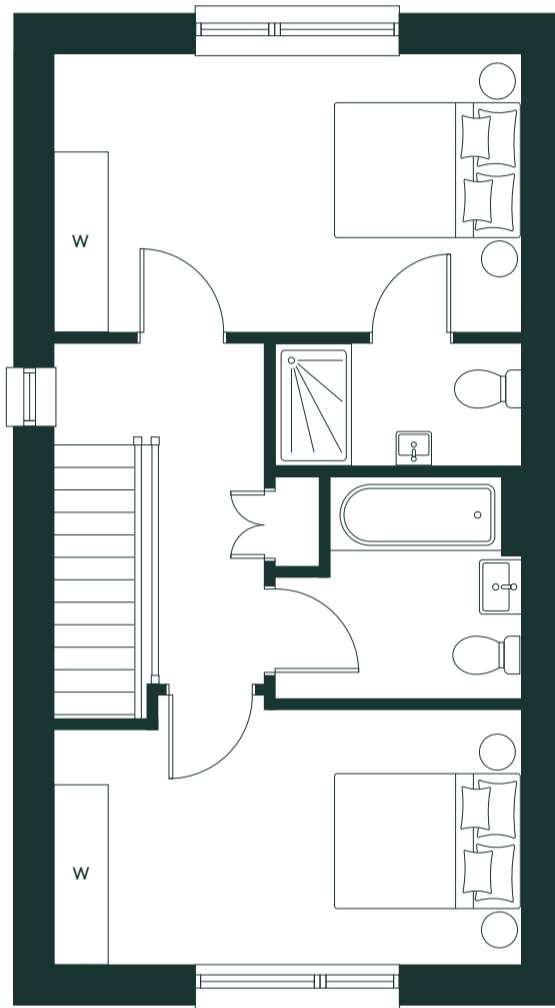

2 Bedroom [H2EB]
Two-Storey / End of Terrace
86 sq.m | 9926 sq.ft

Ground Floor

First Floor

Aster Park

R U S H

ballymore.

CAMPION

2 Bedroom [H2FB]

Two-Storey / Terrace

88 sq.m | 944 sq.ft

Ground Floor

First Floor

Aster Park

R U S H

ballymore.

CAMPION

2 Bedroom [H2GA]
Two-Storey / End of Terrace
88 sq.m | 944 sq.ft

Ground Floor

First Floor

Aster Park

RUSH

ballymore.

CAMPION

2 Bedroom [H2GB]

Two-Storey / End of Terrace

86 sq.m | 926 sq.ft

Ground Floor

First Floor

Aster Park

RUSH

ballymore.

CAMPION