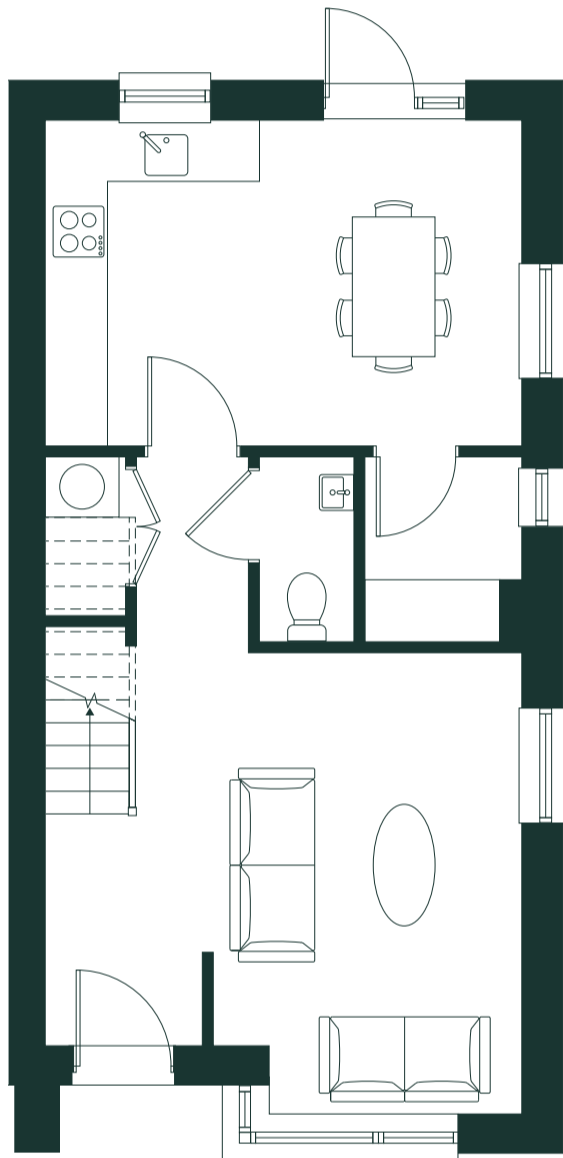

CAMPION

2 Bedroom [H2EA]
Two-Storey / End of Terrace
88 sq.m | 944 sq.ft

Ground Floor

First Floor

Aster Park

R U S H

ballymore.

CAMPION

2 Bedroom [H2GA]
Two-Storey / End of Terrace
88 sq.m | 944 sq.ft

Ground Floor

First Floor

Aster Park

RUSH

ballymore.

CAMPION

2 Bedroom [H2GB]

Two-Storey / End of Terrace

86 sq.m | 926 sq.ft

Ground Floor

First Floor

Aster Park

RUSH

ballymore.

CAMPION

2 Bedroom [H2GC]
Two-Storey / End of Terrace
88 sq.m | 944 sq.ft

Ground Floor

First Floor

Aster Park

R U S H

ballymore.

CAMPION

2 Bedroom [H2HA]