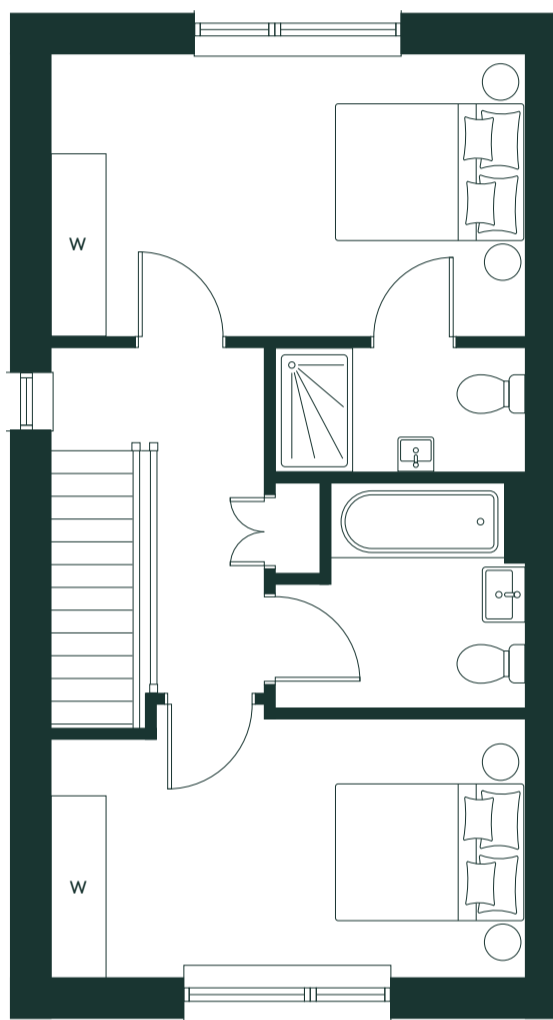

Two-Storey / Terrace

88 sq.m | 944 sq.ft

Ground Floor

First Floor

Aster Park

R U S H

ballymore.

CAMPION

2 Bedroom [H2GA]
Two-Storey / End of Terrace
88 sq.m | 944 sq.ft

Ground Floor

First Floor

Aster Park

RUSH

ballymore.

CAMPION

2 Bedroom [H2GB]

Two-Storey / End of Terrace

86 sq.m | 926 sq.ft

Ground Floor

First Floor

Aster Park

RUSH

ballymore.

CAMPION

2 Bedroom [H2GC]
Two-Storey / End of Terrace
88 sq.m | 944 sq.ft

Ground Floor

First Floor

Aster Park

R U S H

ballymore.

CAMPION

2 Bedroom [H2HA]