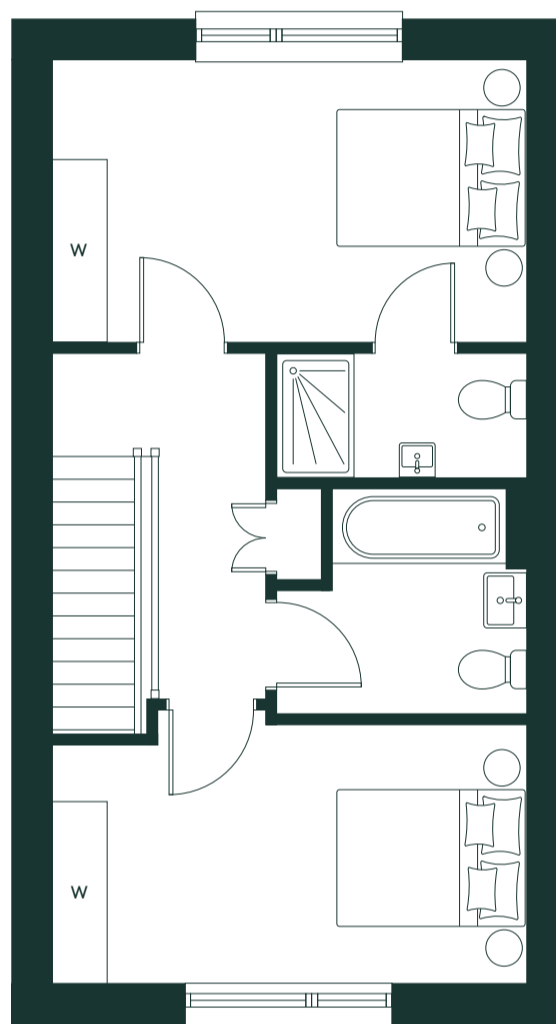

CAMPION

2 Bedroom [H2EA]
Two-Storey / End of Terrace
88 sq.m | 944 sq.ft

Ground Floor

First Floor

Aster Park

R U S H

ballymore.

CAMPION

2 Bedroom [H2EB]
Two-Storey / End of Terrace
86 sq.m | 9926 sq.ft

Ground Floor

First Floor

Aster Park

R U S H

ballymore.

CAMPION

2 Bedroom [H2FB]

Two-Storey / Terrace

88 sq.m | 944 sq.ft

Ground Floor

First Floor

Aster Park

R U S H

ballymore.

CAMPION