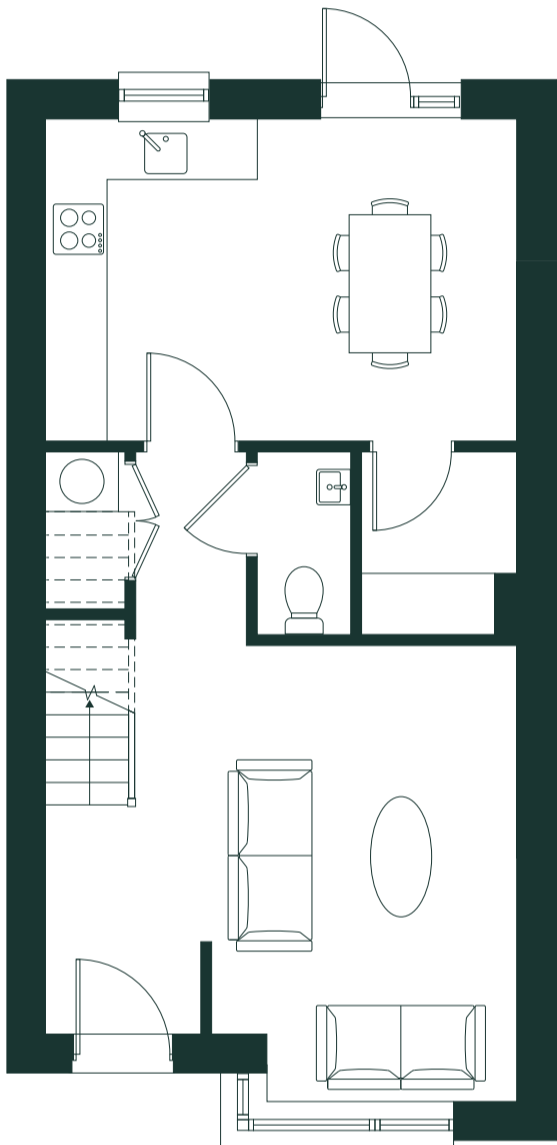

CAMPION

2 Bedroom [H2EA]
Two-Storey / End of Terrace
88 sq.m | 944 sq.ft

Ground Floor

First Floor

Aster Park

R U S H

ballymore.

CAMPION

Two-Storey / Terrace

88 sq.m | 944 sq.ft

Ground Floor

First Floor

Aster Park

R U S H

ballymore.

CAMPION

2 Bedroom [H2GA]
Two-Storey / End of Terrace
88 sq.m | 944 sq.ft

Ground Floor

First Floor

Aster Park

RUSH

ballymore.

CAMPION

2 Bedroom [H2GB]

Two-Storey / End of Terrace

86 sq.m | 926 sq.ft

Ground Floor

First Floor

Aster Park

RUSH

ballymore.

CAMPION