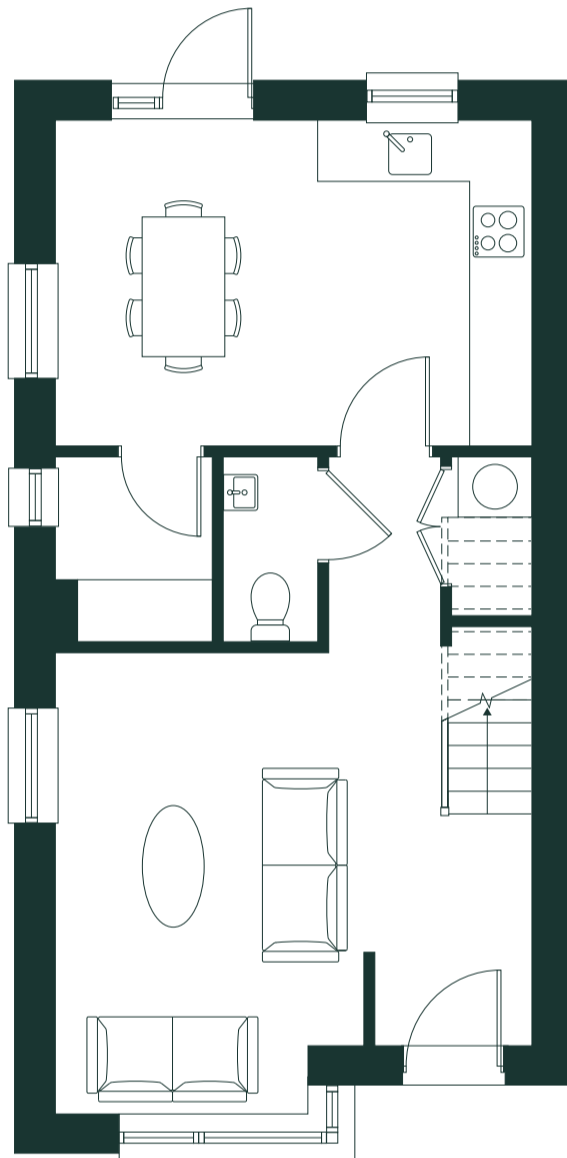

CAMPION

2 Bedroom [H2EA]
Two-Storey / End of Terrace
88 sq.m | 944 sq.ft

Ground Floor

First Floor

Aster Park

R U S H

ballymore.

CAMPION

Two-Storey / End of Terrace

86 sq.m | 926 sq.ft

Ground Floor

First Floor

Aster Park

RUSH

ballymore.

CAMPION

2 Bedroom [H2GC]
Two-Storey / End of Terrace
88 sq.m | 944 sq.ft

Ground Floor

First Floor

Aster Park

R U S H

ballymore.

CAMPION

2 Bedroom [H2HA]

Two-Storey / End of Terrace

88 sq.m | 944 sq.ft

Ground Floor

First Floor

Aster Park

R U S H

ballymore.

CAMPION