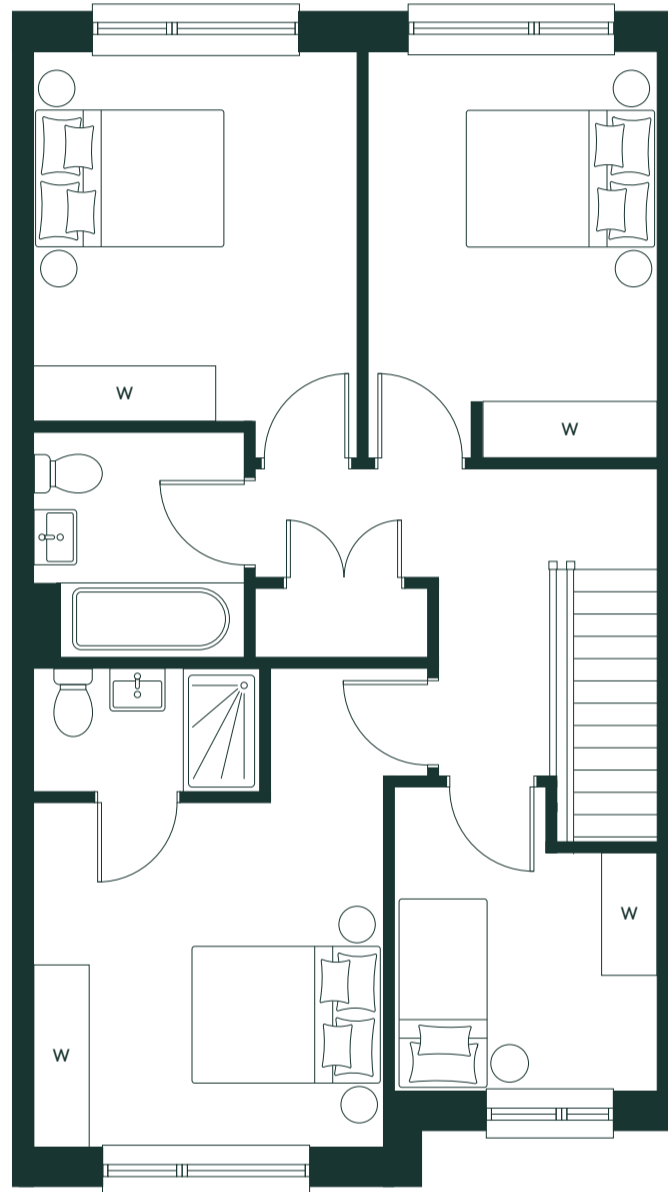

SAPPHIRE

4 Bedroom [H4FA]

Two-Storey / Terrace

130 sq.m | 1,400 sq.ft

Ground Floor

First Floor

Aster Park

RUSH

ballymore.

SAPPHIRE

4 Bedroom [H4GB]

Two-Storey / End of Terrace

130 sq.m | 1,400 sq.ft

Ground Floor

First Floor

Aster Park

RUSH

ballymore.

SAPPHIRE

4 Bedroom [H4GC]
Two-Storey / End of Terrace
130 sq.m | 1,400 sq.ft

Ground Floor

First Floor

Aster Park

RUSH