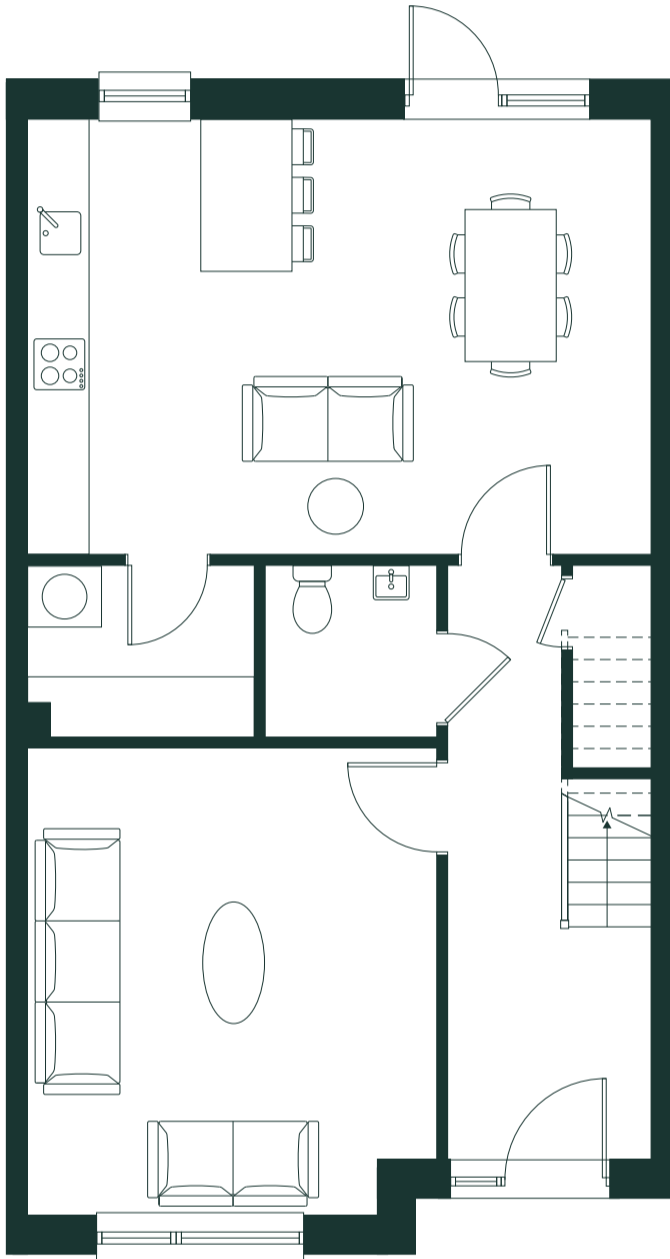

SAPPHIRE

4 Bedroom [H4FA]

Two-Storey / Terrace

130 sq.m | 1,400 sq.ft

Ground Floor

First Floor

Aster Park

RUSH

ballymore.

SAPPHIRE

4 Bedroom [H4GB]

Two-Storey / End of Terrace

130 sq.m | 1,400 sq.ft

Ground Floor

First Floor

Aster Park

RUSH

ballymore.

SAPPHIRE

4 Bedroom [H4GC]
Two-Storey / End of Terrace
130 sq.m | 1,400 sq.ft

Ground Floor

First Floor

Aster Park

RUSH