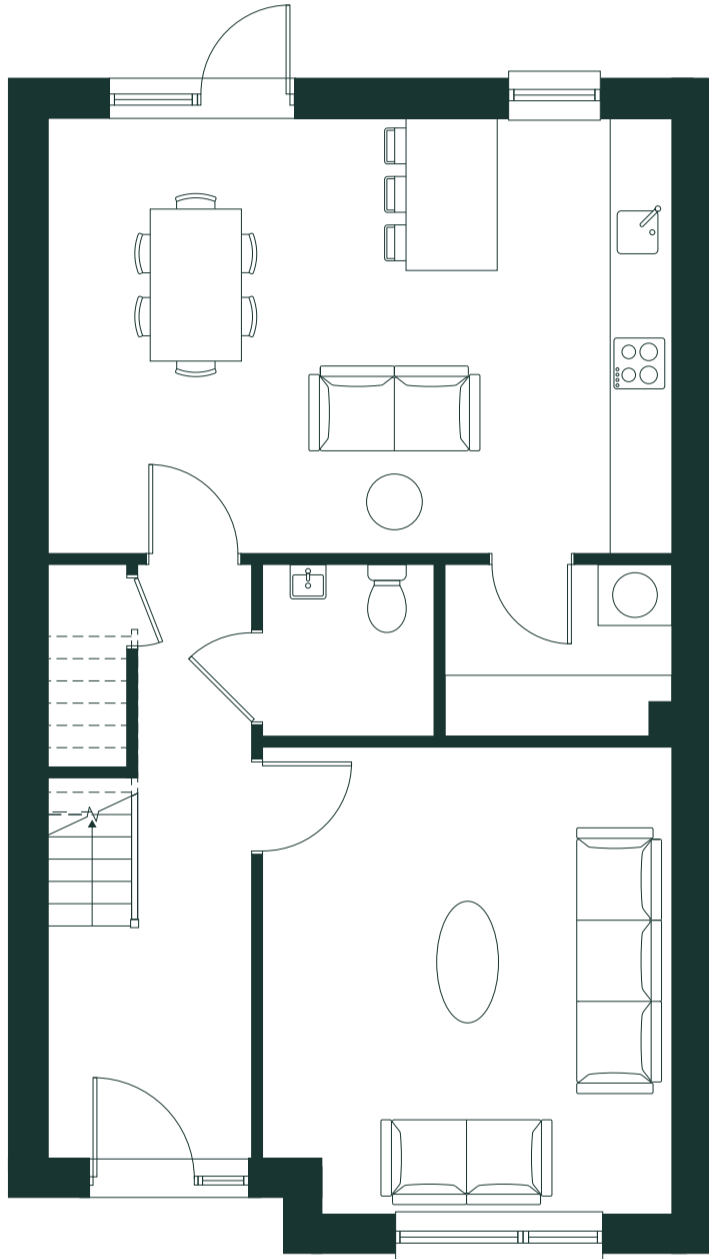

SAPPHIRE

4 Bedroom [H4FA]

Two-Storey / Terrace

130 sq.m | 1,400 sq.ft

Ground Floor

First Floor

Aster Park

RUSH

ballymore.

SAPPHIRE

4 Bedroom [H4GB]

Two-Storey / End of Terrace

130 sq.m | 1,400 sq.ft

Ground Floor

First Floor

Aster Park

RUSH

ballymore.

SAPPHIRE

4 Bedroom [H4GC]
Two-Storey / End of Terrace
130 sq.m | 1,400 sq.ft

Ground Floor

First Floor

Aster Park

RUSH

ballymore.

SAPPHIRE

4 Bedroom [H4GD]
Two-Storey / End of Terrace
133 sq.m | 1,433 sq.ft

Ground Floor

First Floor

Aster Park

RUSH

ballymore.