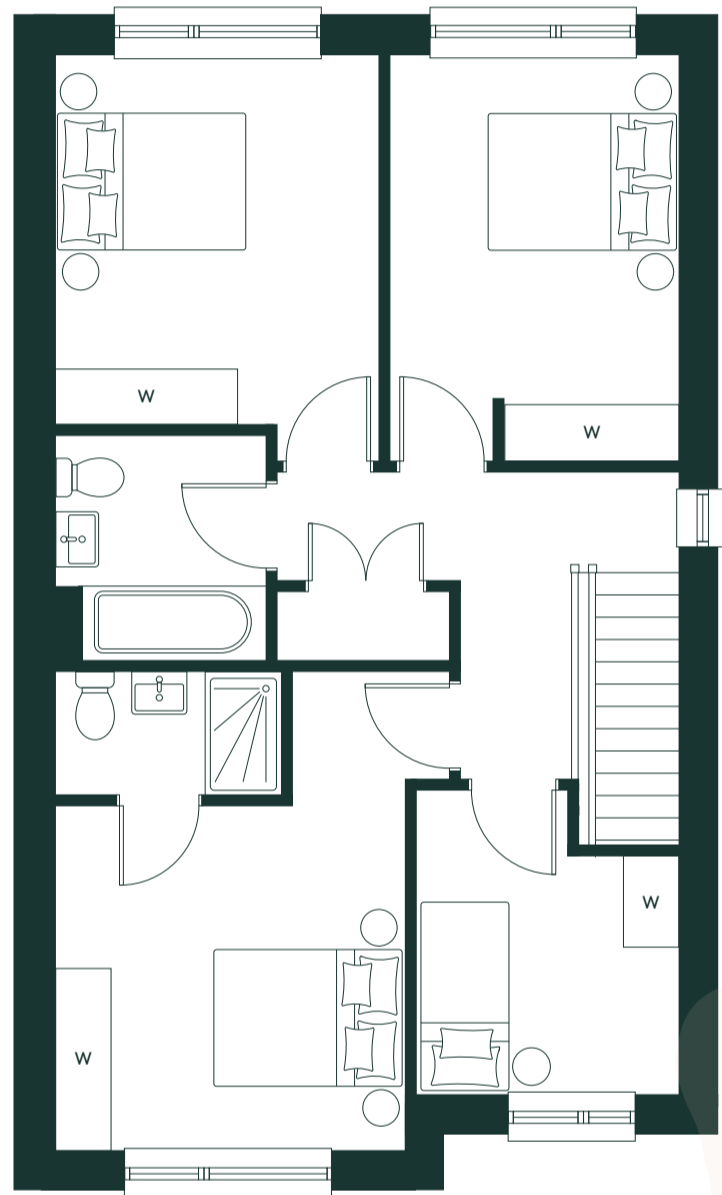

RUSH

ballymore.

SAPPHIRE

4 Bedroom [H4HC]
Two-Storey / End of Terrace
130 sq.m | 1,400 sq.ft

Ground Floor

First Floor

Aster Park

RUSH