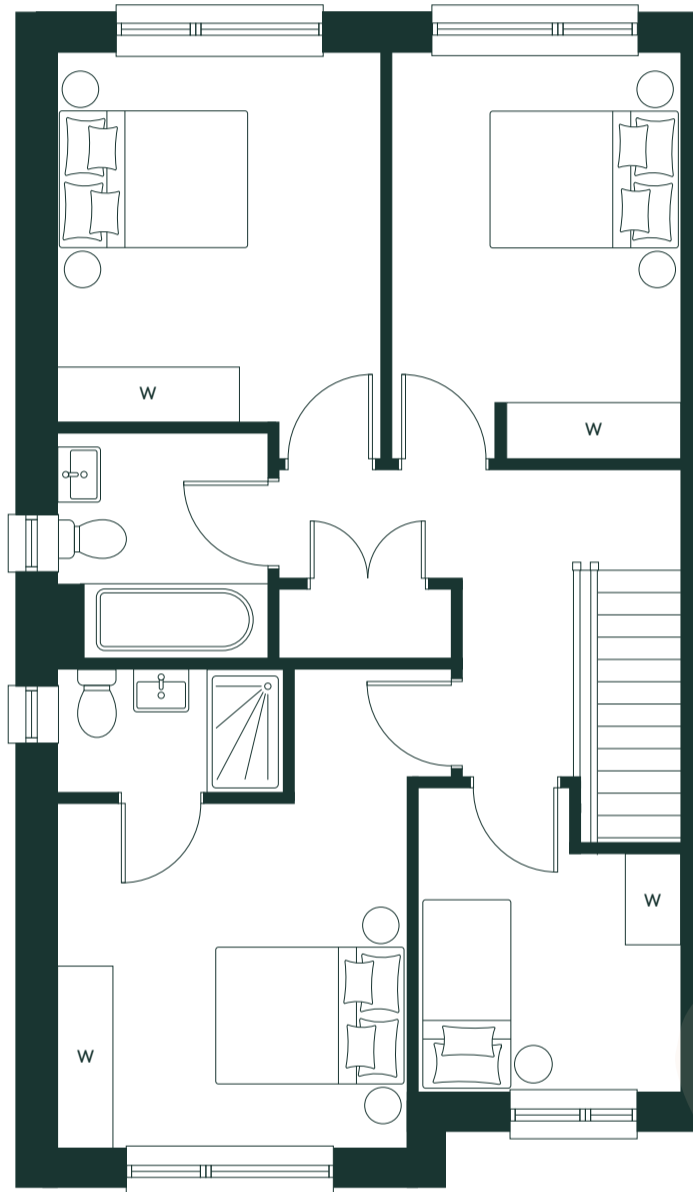

SAPPHIRE

4 Bedroom [H4HA]

Two-Storey / End of Terrace

133 sq.m | 1,433 sq.ft

Ground Floor

First Floor

Aster Park

RUSH

ballymore.

SAPPHIRE

4 Bedroom [H4HB]

Two-Storey / End of Terrace

130 sq.m | 1,400 sq.ft

Ground Floor

First Floor

Aster Park

RUSH

ballymore.

SAPPHIRE

4 Bedroom [H4HC]
Two-Storey / End of Terrace
130 sq.m | 1,400 sq.ft

Ground Floor

First Floor

Aster Park

RUSH