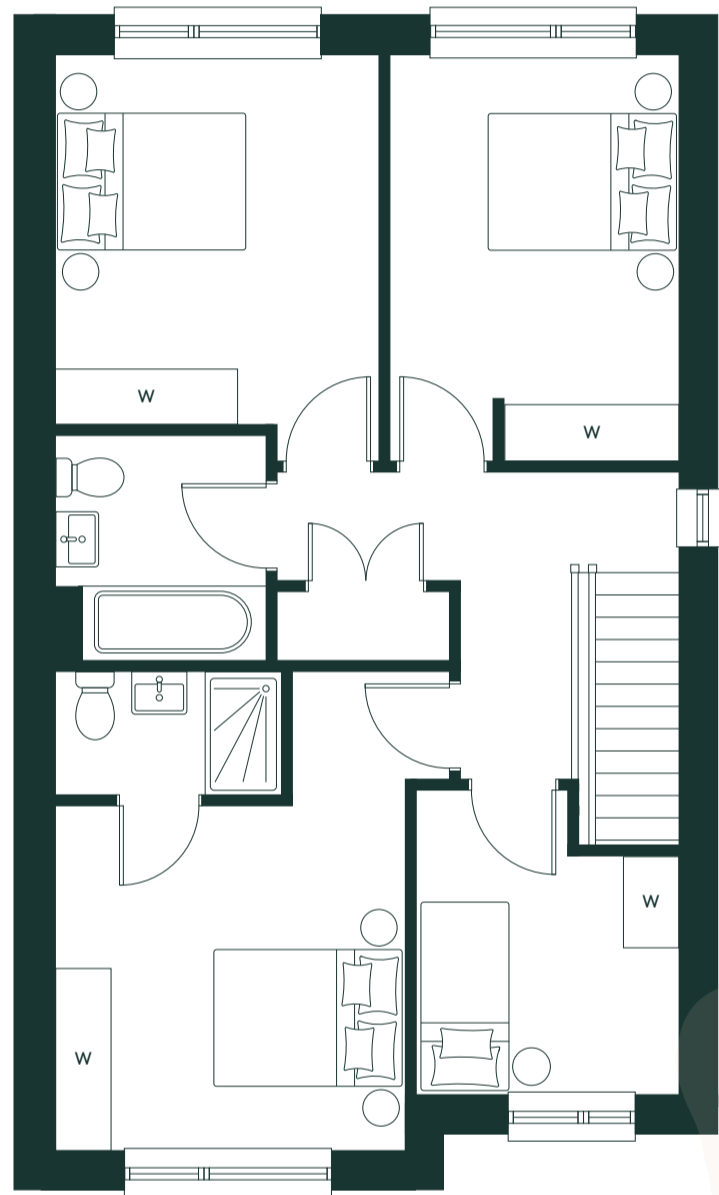

SAPPHIRE

4 Bedroom [H4FA]

Two-Storey / Terrace

130 sq.m | 1,400 sq.ft

Ground Floor

First Floor

Aster Park

RUSH

RUSH

ballymore.

SAPPHIRE

4 Bedroom [H4HD]
Two-Storey / End of Terrace
130 sq.m | 1,400 sq.ft

Ground Floor

First Floor

Aster Park

RUSH