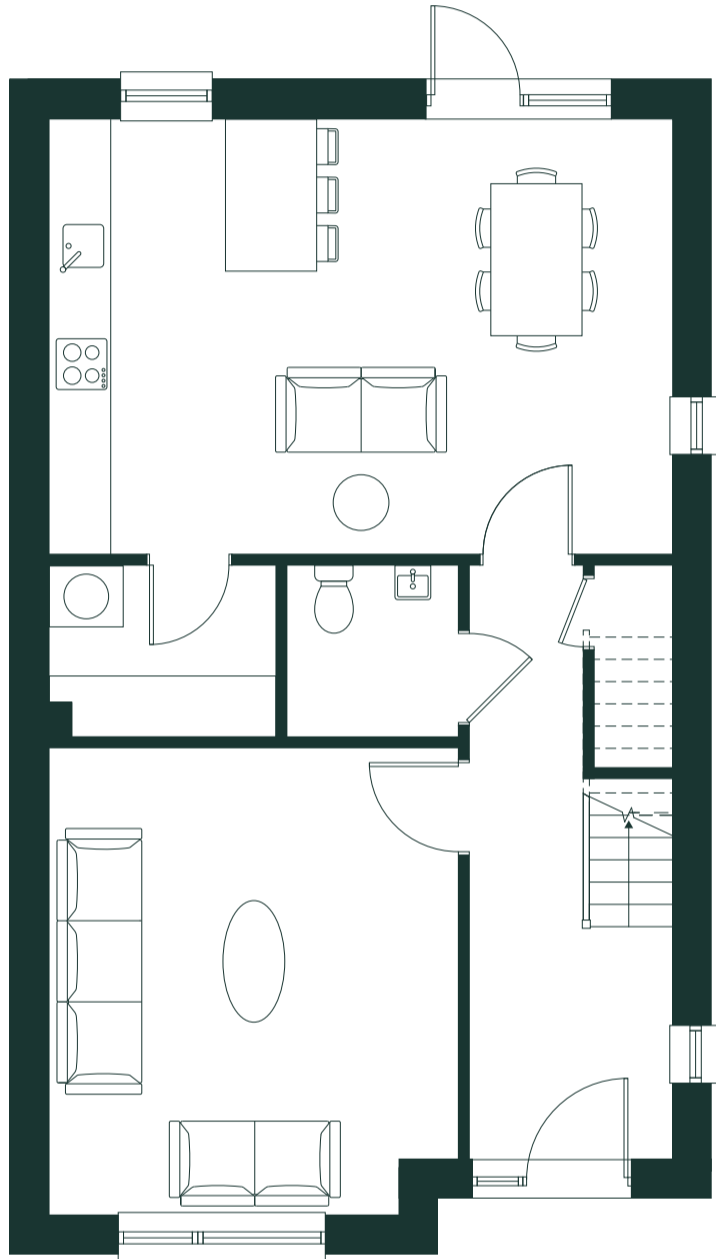

SAPPHIRE

4 Bedroom [H4HD]
Two-Storey / End of Terrace
130 sq.m | 1,400 sq.ft

Ground Floor