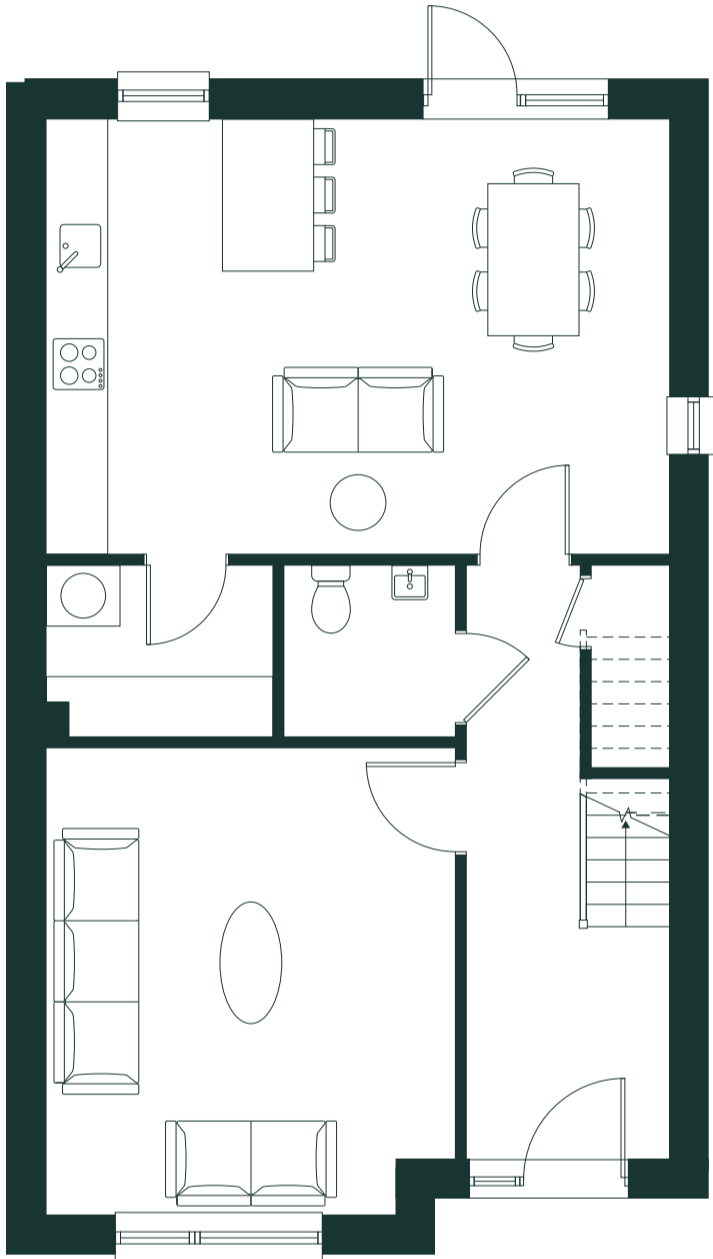

SAPPHIRE

4 Bedroom [H4HC]
Two-Storey / End of Terrace
130 sq.m | 1,400 sq.ft

Ground Floor