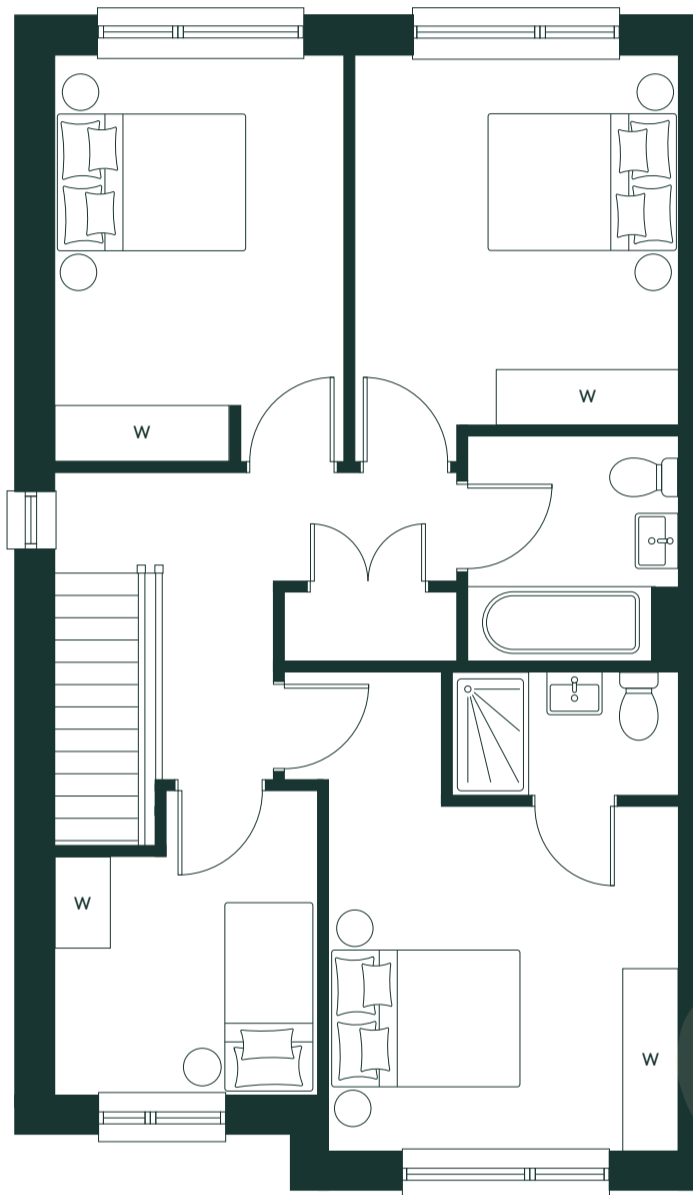

SAPPHIRE

4 Bedroom [H4FA]

Two-Storey / Terrace

130 sq.m | 1,400 sq.ft

Ground Floor

First Floor

Aster Park

RUSH

ballymore.

SAPPHIRE

4 Bedroom [H4GB]

Two-Storey / End of Terrace

130 sq.m | 1,400 sq.ft

Ground Floor

First Floor

Aster Park

RUSH

ballymore.

SAPPHIRE

4 Bedroom [H4GC]
Two-Storey / End of Terrace
130 sq.m | 1,400 sq.ft

Ground Floor

First Floor

Aster Park

RUSH

ballymore.

SAPPHIRE

4 Bedroom [H4GD]
Two-Storey / End of Terrace
133 sq.m | 1,433 sq.ft

Ground Floor

First Floor

Aster Park

RUSH

ballymore.