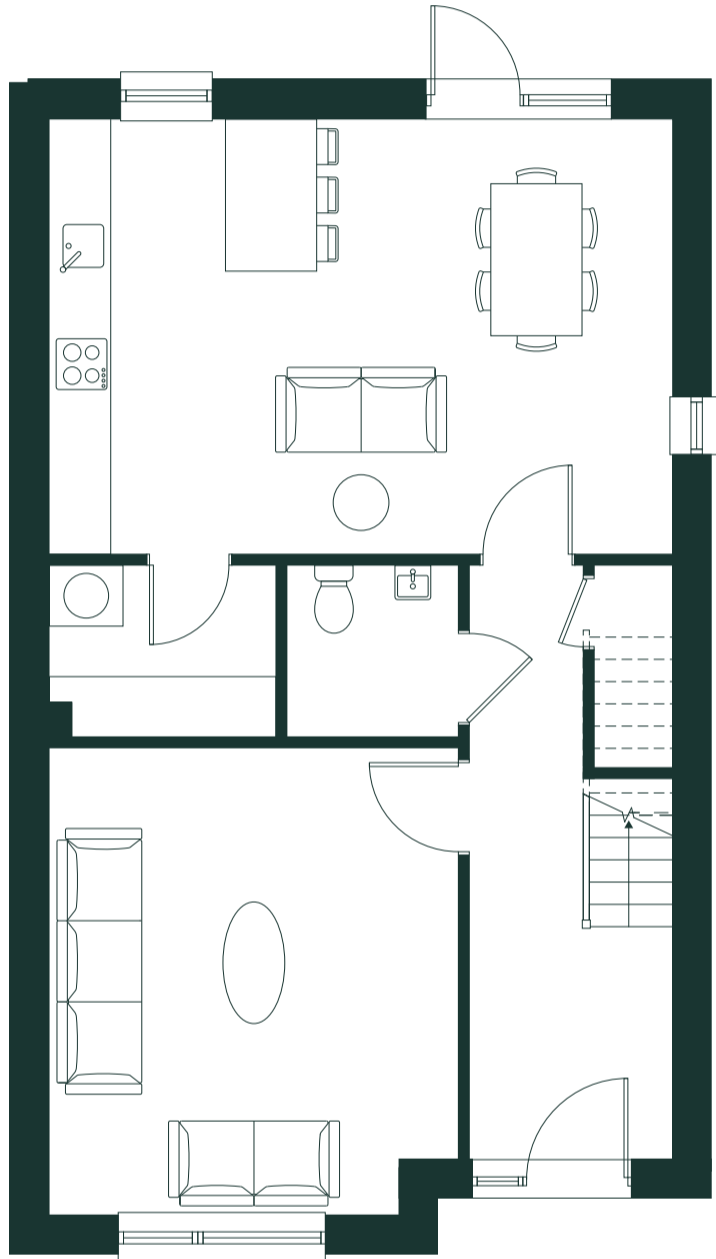

ballymore.

SAPPHIRE

4 Bedroom [H4HC]

Two-Storey / Semi-Detached

130 sq.m | 1,400 sq.ft

Ground Floor

First Floor

Aster Park