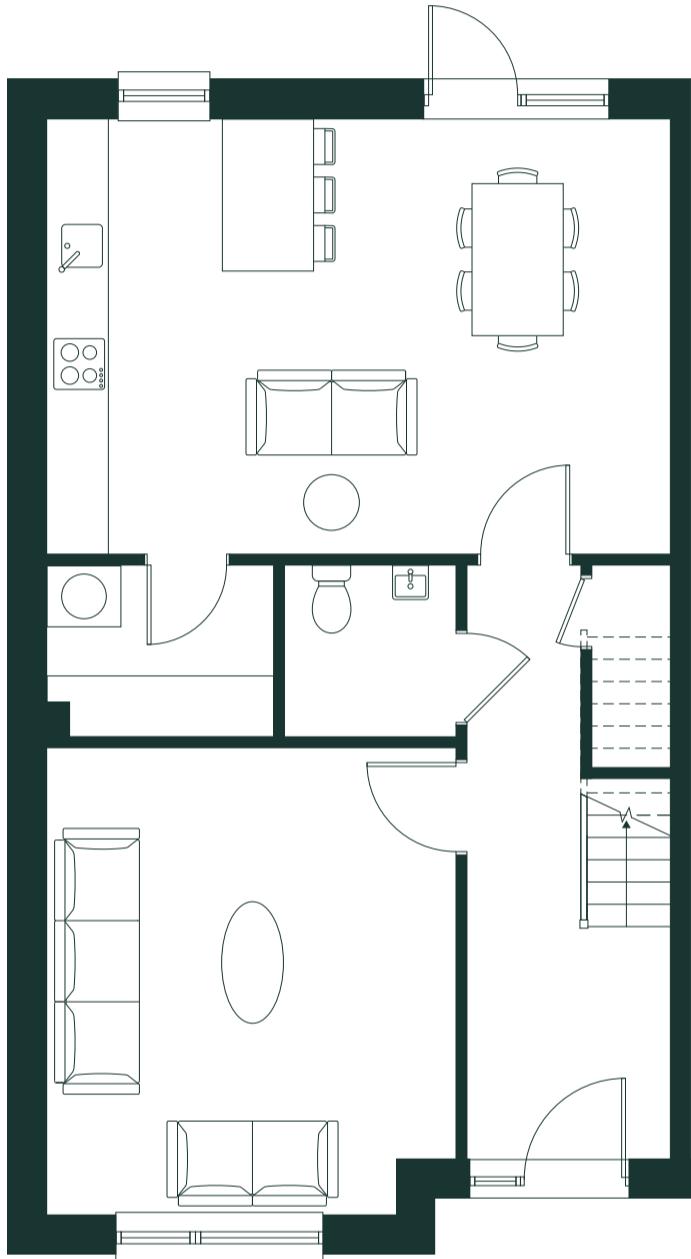

ballymore.

SAPPHIRE

4 Bedroom [H4HB]

Two-Storey / End of Terrace

130 sq.m | 1,400 sq.ft

Ground Floor

First Floor

Aster Park