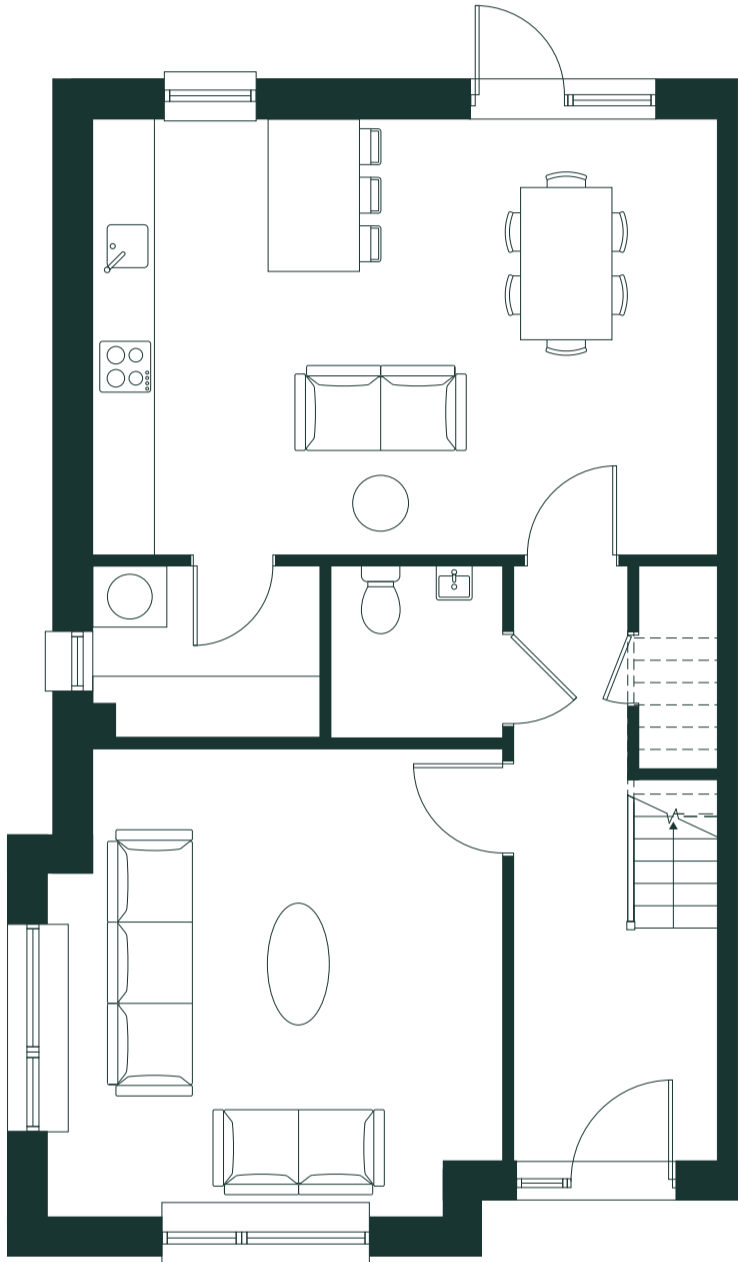

RUSH

ballymore.

SAPPHIRE

4 Bedroom [H4GC]
Two-Storey / End of Terrace
130 sq.m | 1,400 sq.ft

Ground Floor

First Floor

Aster Park

RUSH

ballymore.

SAPPHIRE

4 Bedroom [H4GD]
Two-Storey / End of Terrace
133 sq.m | 1,433 sq.ft

Ground Floor

First Floor

Aster Park

RUSH

ballymore.

SAPPHIRE

4 Bedroom [H4HA]

Two-Storey / End of Terrace

133 sq.m | 1,433 sq.ft

Ground Floor

First Floor

Aster Park

RUSH