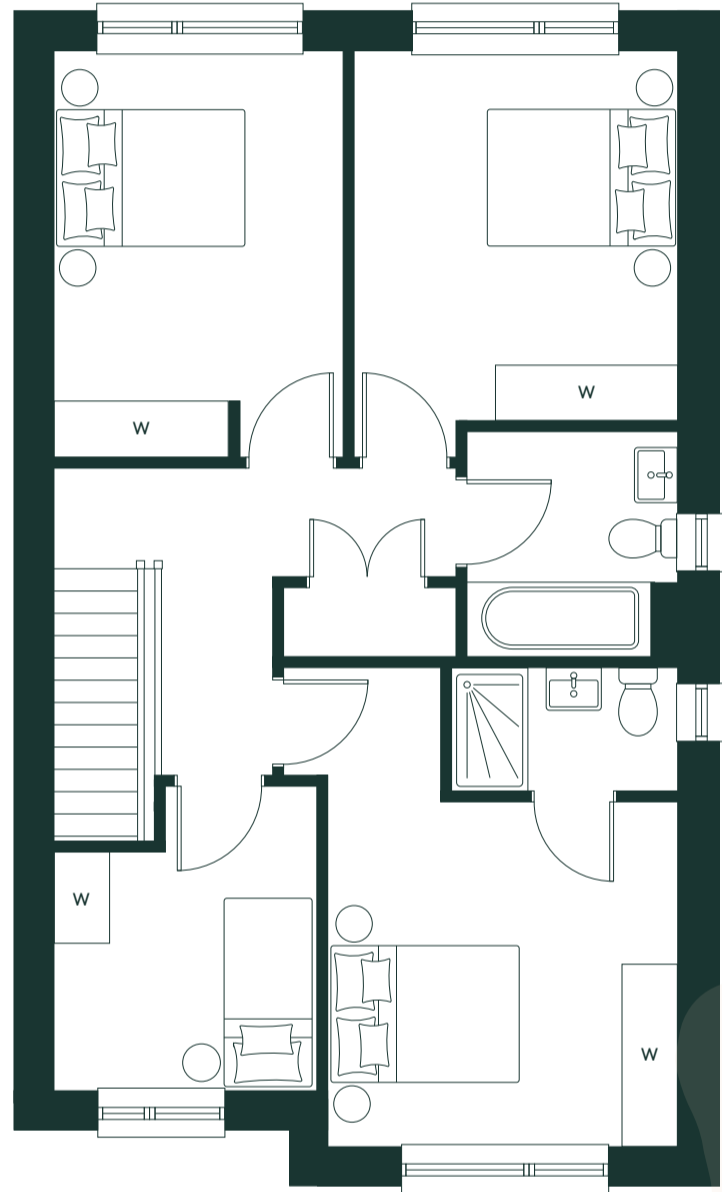

ballymore.

SAPPHIRE

4 Bedroom [H4GB]

Two-Storey / End of Terrace

130 sq.m | 1,400 sq.ft

Ground Floor

First Floor

Aster Park

RUSH

ballymore.

SAPPHIRE

4 Bedroom [H4GC]
Two-Storey / End of Terrace
130 sq.m | 1,400 sq.ft

Ground Floor

First Floor

Aster Park

RUSH

ballymore.

SAPPHIRE

4 Bedroom [H4GD]
Two-Storey / End of Terrace
133 sq.m | 1,433 sq.ft

Ground Floor

First Floor

Aster Park

RUSH

ballymore.

SAPPHIRE

4 Bedroom [H4HA]

Two-Storey / End of Terrace

133 sq.m | 1,433 sq.ft

Ground Floor

First Floor

Aster Park

RUSH