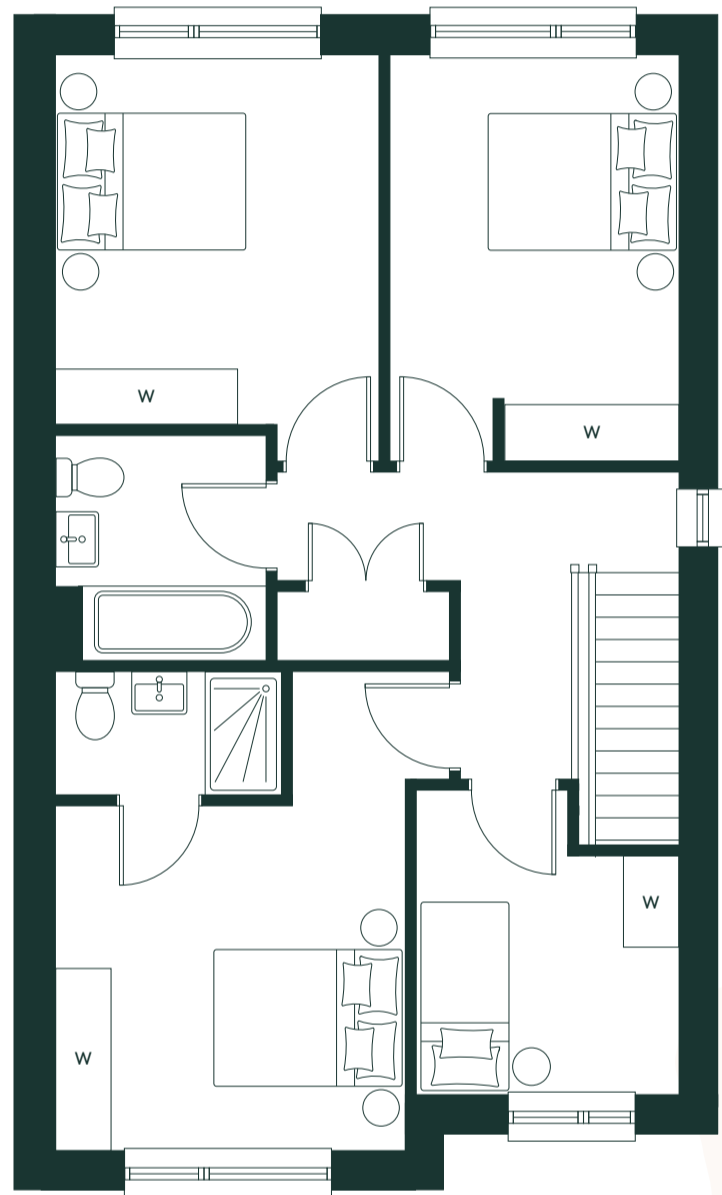

ballymore.

SAPPHIRE

4 Bedroom [H4HC]

Two-Storey / Semi-Detached

130 sq.m | 1,400 sq.ft

Ground Floor

First Floor

Aster Park

RUSH

ballymore.

SAPPHIRE

4 Bedroom [H4HD]
Two-Storey / End of Terrace
130 sq.m | 1,400 sq.ft

Ground Floor

First Floor

Aster Park

RUSH