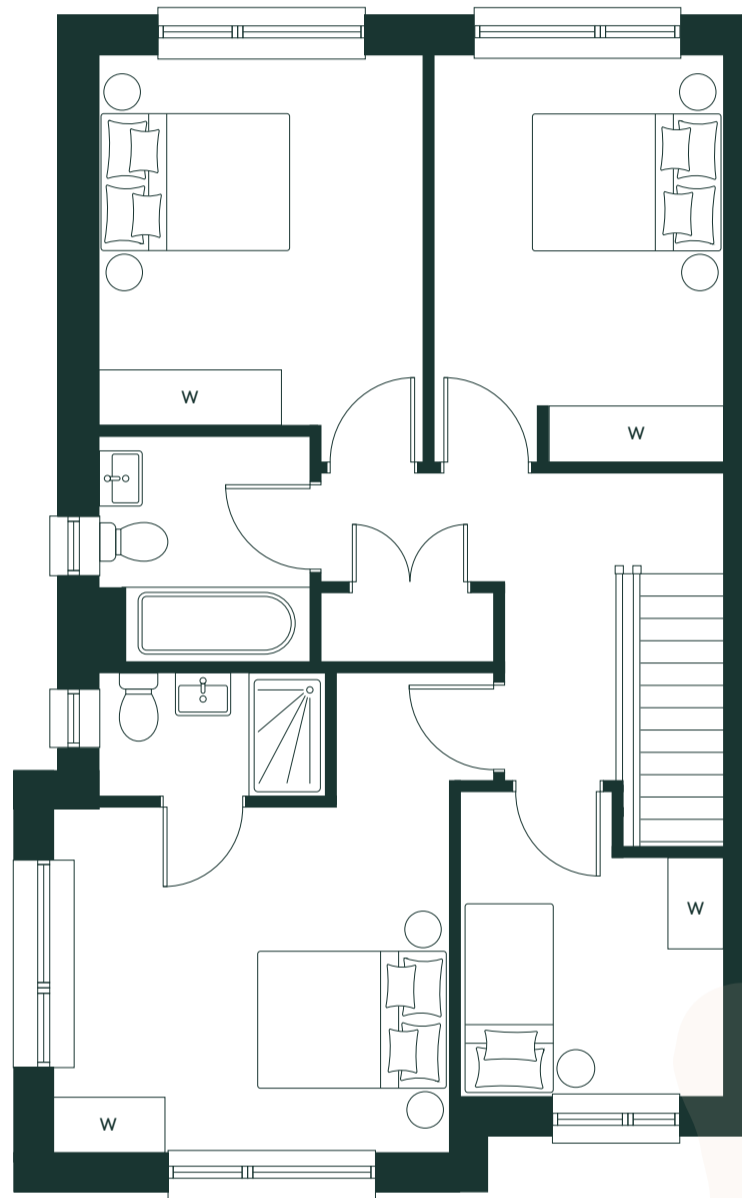

ballymore.

SAPPHIRE

4 Bedroom [H4GD]
Two-Storey / End of Terrace
133 sq.m | 1,433 sq.ft

Ground Floor

First Floor

Aster Park

RUSH

ballymore.

SAPPHIRE

4 Bedroom [H4HA]

Two-Storey / End of Terrace

133 sq.m | 1,433 sq.ft

Ground Floor

First Floor

Aster Park

RUSH

ballymore.

SAPPHIRE

4 Bedroom [H4HB]

Two-Storey / End of Terrace

130 sq.m | 1,400 sq.ft

Ground Floor

First Floor

Aster Park