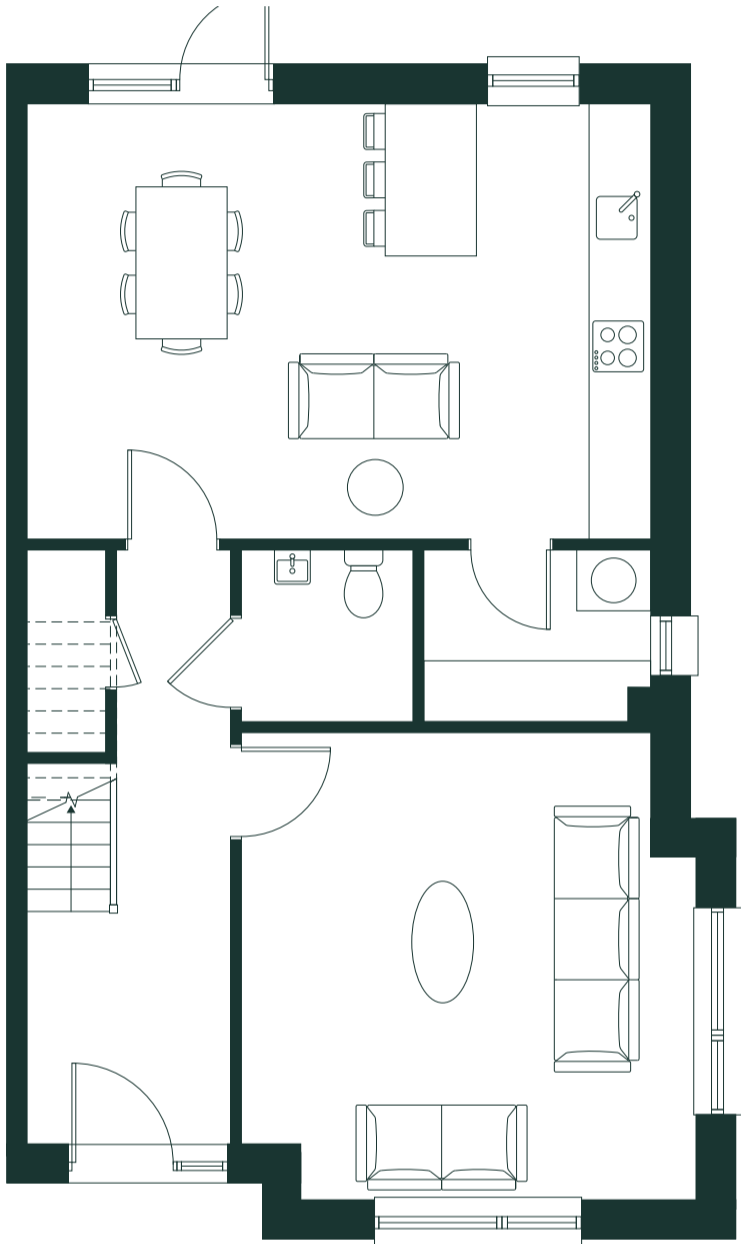

ballymore.

SAPPHIRE

4 Bedroom [H4GB]

Two-Storey / End of Terrace

130 sq.m | 1,400 sq.ft

Ground Floor

First Floor

Aster Park

RUSH

ballymore.

SAPPHIRE

4 Bedroom [H4GC]
Two-Storey / End of Terrace
130 sq.m | 1,400 sq.ft

Ground Floor

First Floor

Aster Park

RUSH

ballymore.

SAPPHIRE

4 Bedroom [H4GD]
Two-Storey / End of Terrace
133 sq.m | 1,433 sq.ft

Ground Floor

First Floor

Aster Park

RUSH

ballymore.

SAPPHIRE

4 Bedroom [H4HA]

Two-Storey / End of Terrace

133 sq.m | 1,433 sq.ft

Ground Floor

First Floor

Aster Park

RUSH