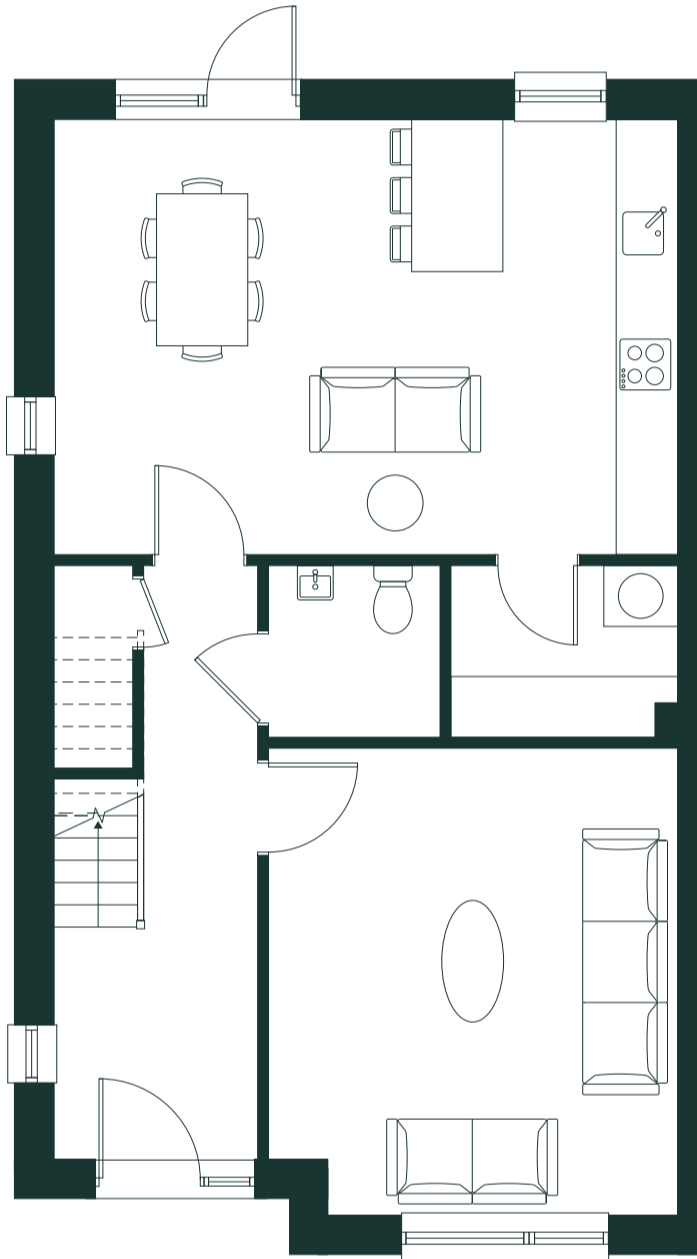

SAPPHIRE

4 Bedroom [H4FA]

Two-Storey / Terrace

130 sq.m | 1,400 sq.ft

Ground Floor

First Floor

Aster Park

RUSH

ballymore.

SAPPHIRE

4 Bedroom [H4GB]

Two-Storey / End of Terrace

130 sq.m | 1,400 sq.ft

Ground Floor

First Floor

Aster Park

RUSH

ballymore.

SAPPHIRE

4 Bedroom [H4GC]
Two-Storey / End of Terrace
130 sq.m | 1,400 sq.ft

Ground Floor

First Floor

Aster Park

RUSH

ballymore.

SAPPHIRE

4 Bedroom [H4GD]
Two-Storey / End of Terrace
133 sq.m | 1,433 sq.ft

Ground Floor

First Floor

Aster Park

RUSH

ballymore.