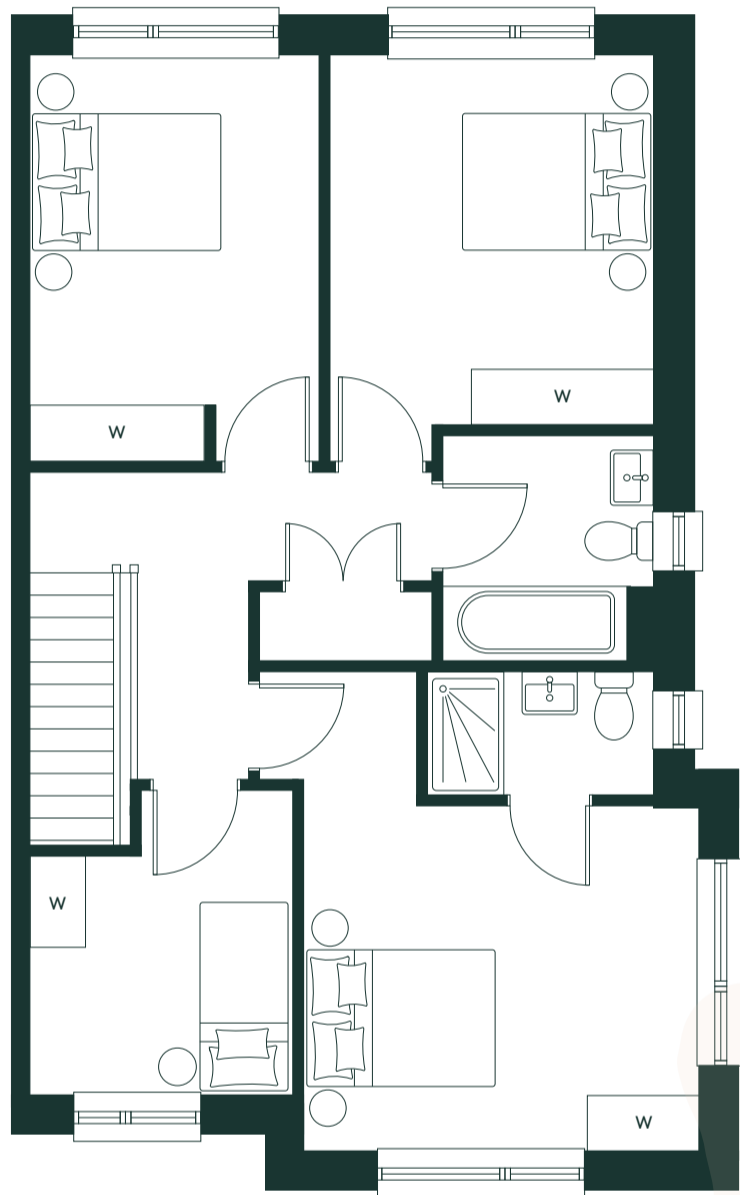

RUSH

ballymore.

SAPPHIRE

4 Bedroom [H4GC]
Two-Storey / End of Terrace
130 sq.m | 1,400 sq.ft

Ground Floor

First Floor

Aster Park

RUSH

ballymore.

SAPPHIRE

4 Bedroom [H4GD]
Two-Storey / End of Terrace
133 sq.m | 1,433 sq.ft

Ground Floor

First Floor

Aster Park

RUSH

ballymore.

SAPPHIRE

4 Bedroom [H4HA]

Two-Storey / End of Terrace

133 sq.m | 1,433 sq.ft

Ground Floor

First Floor

Aster Park

RUSH