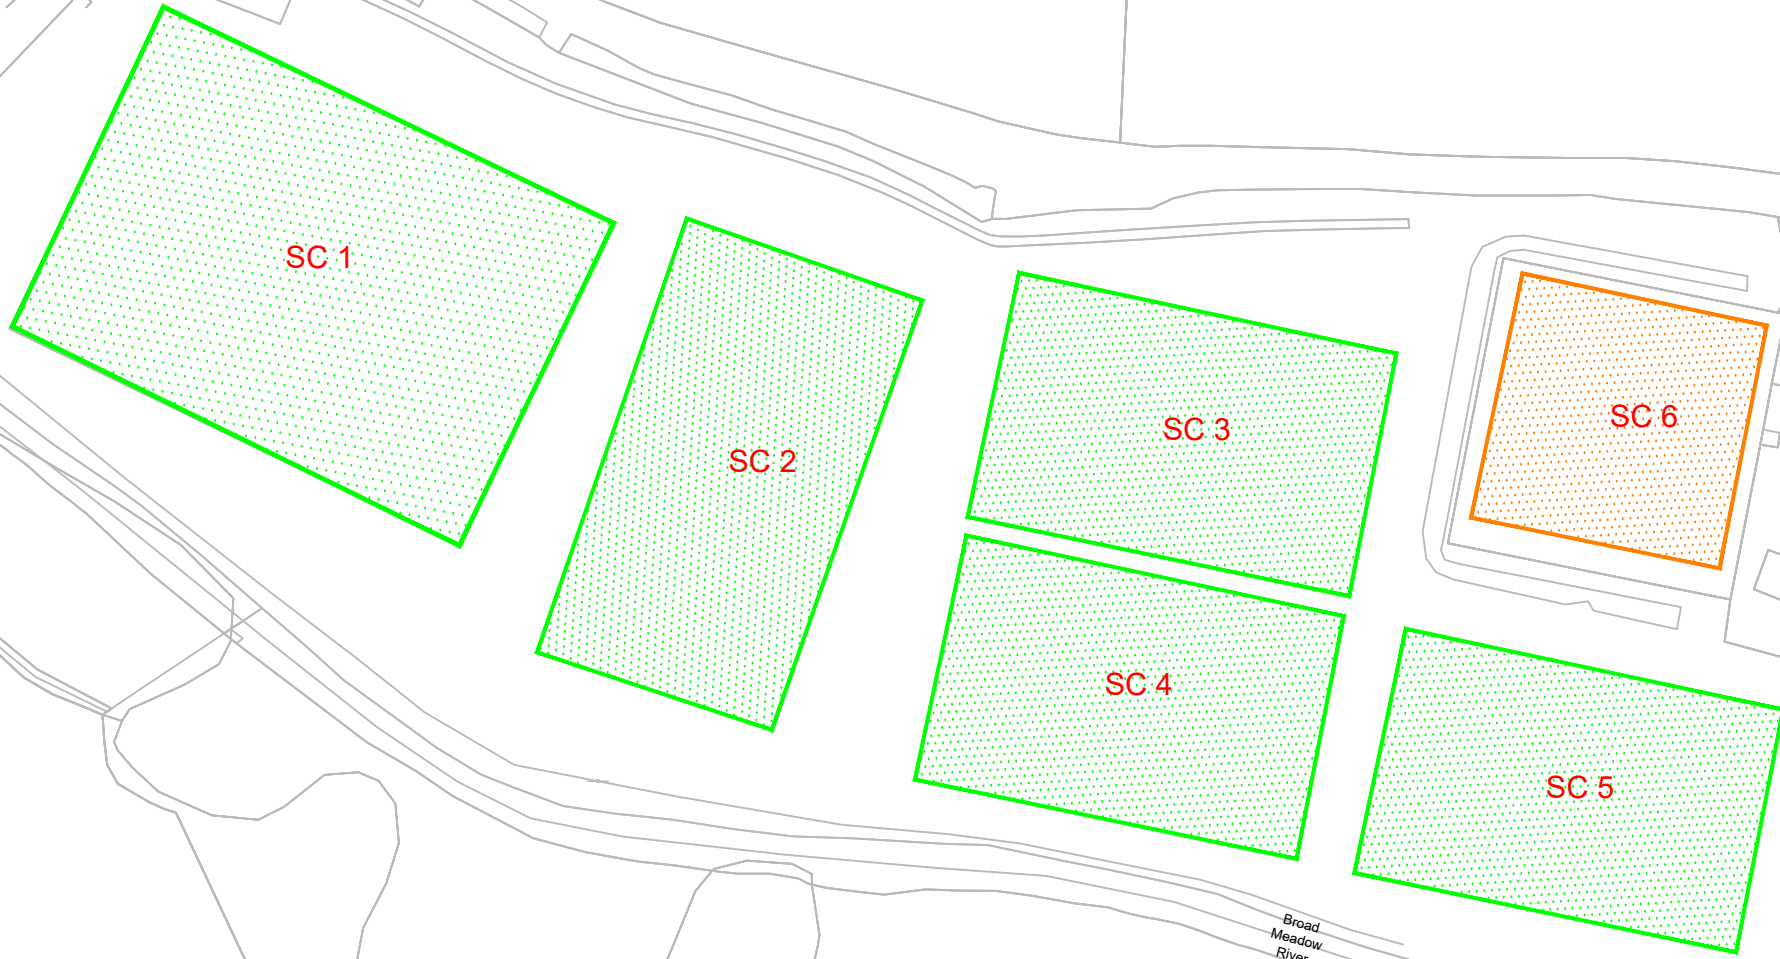

PITCH DETAILS		
BALHEARY ROAD PITCHES, BROADMEADOW		
PITCH NO	SPORT	SIZE
SC 1	SOCCER	FULLSIZE??
SC 2	SOCCER	TRAINING
SC 3	SOCCER	JUNIOR
SC 4	SOCCER	JUNIOR
SC 5	SOCCER	JUNIOR
SC 6	SOCCER	ALL WEATHER

Comhairle Contae Fhine Gall  
Fingal County Council

DRAWING TITLE: BALHEARY RD PITCHES, BROADMEADOW, SWORDS	
PROJECT TITLE: GRASS PITCHES 24/25	
EXEC PARKS SUPER AOC	SNR OFFICER AM

DRAWING. NO:	REV.
2024-GP-38	