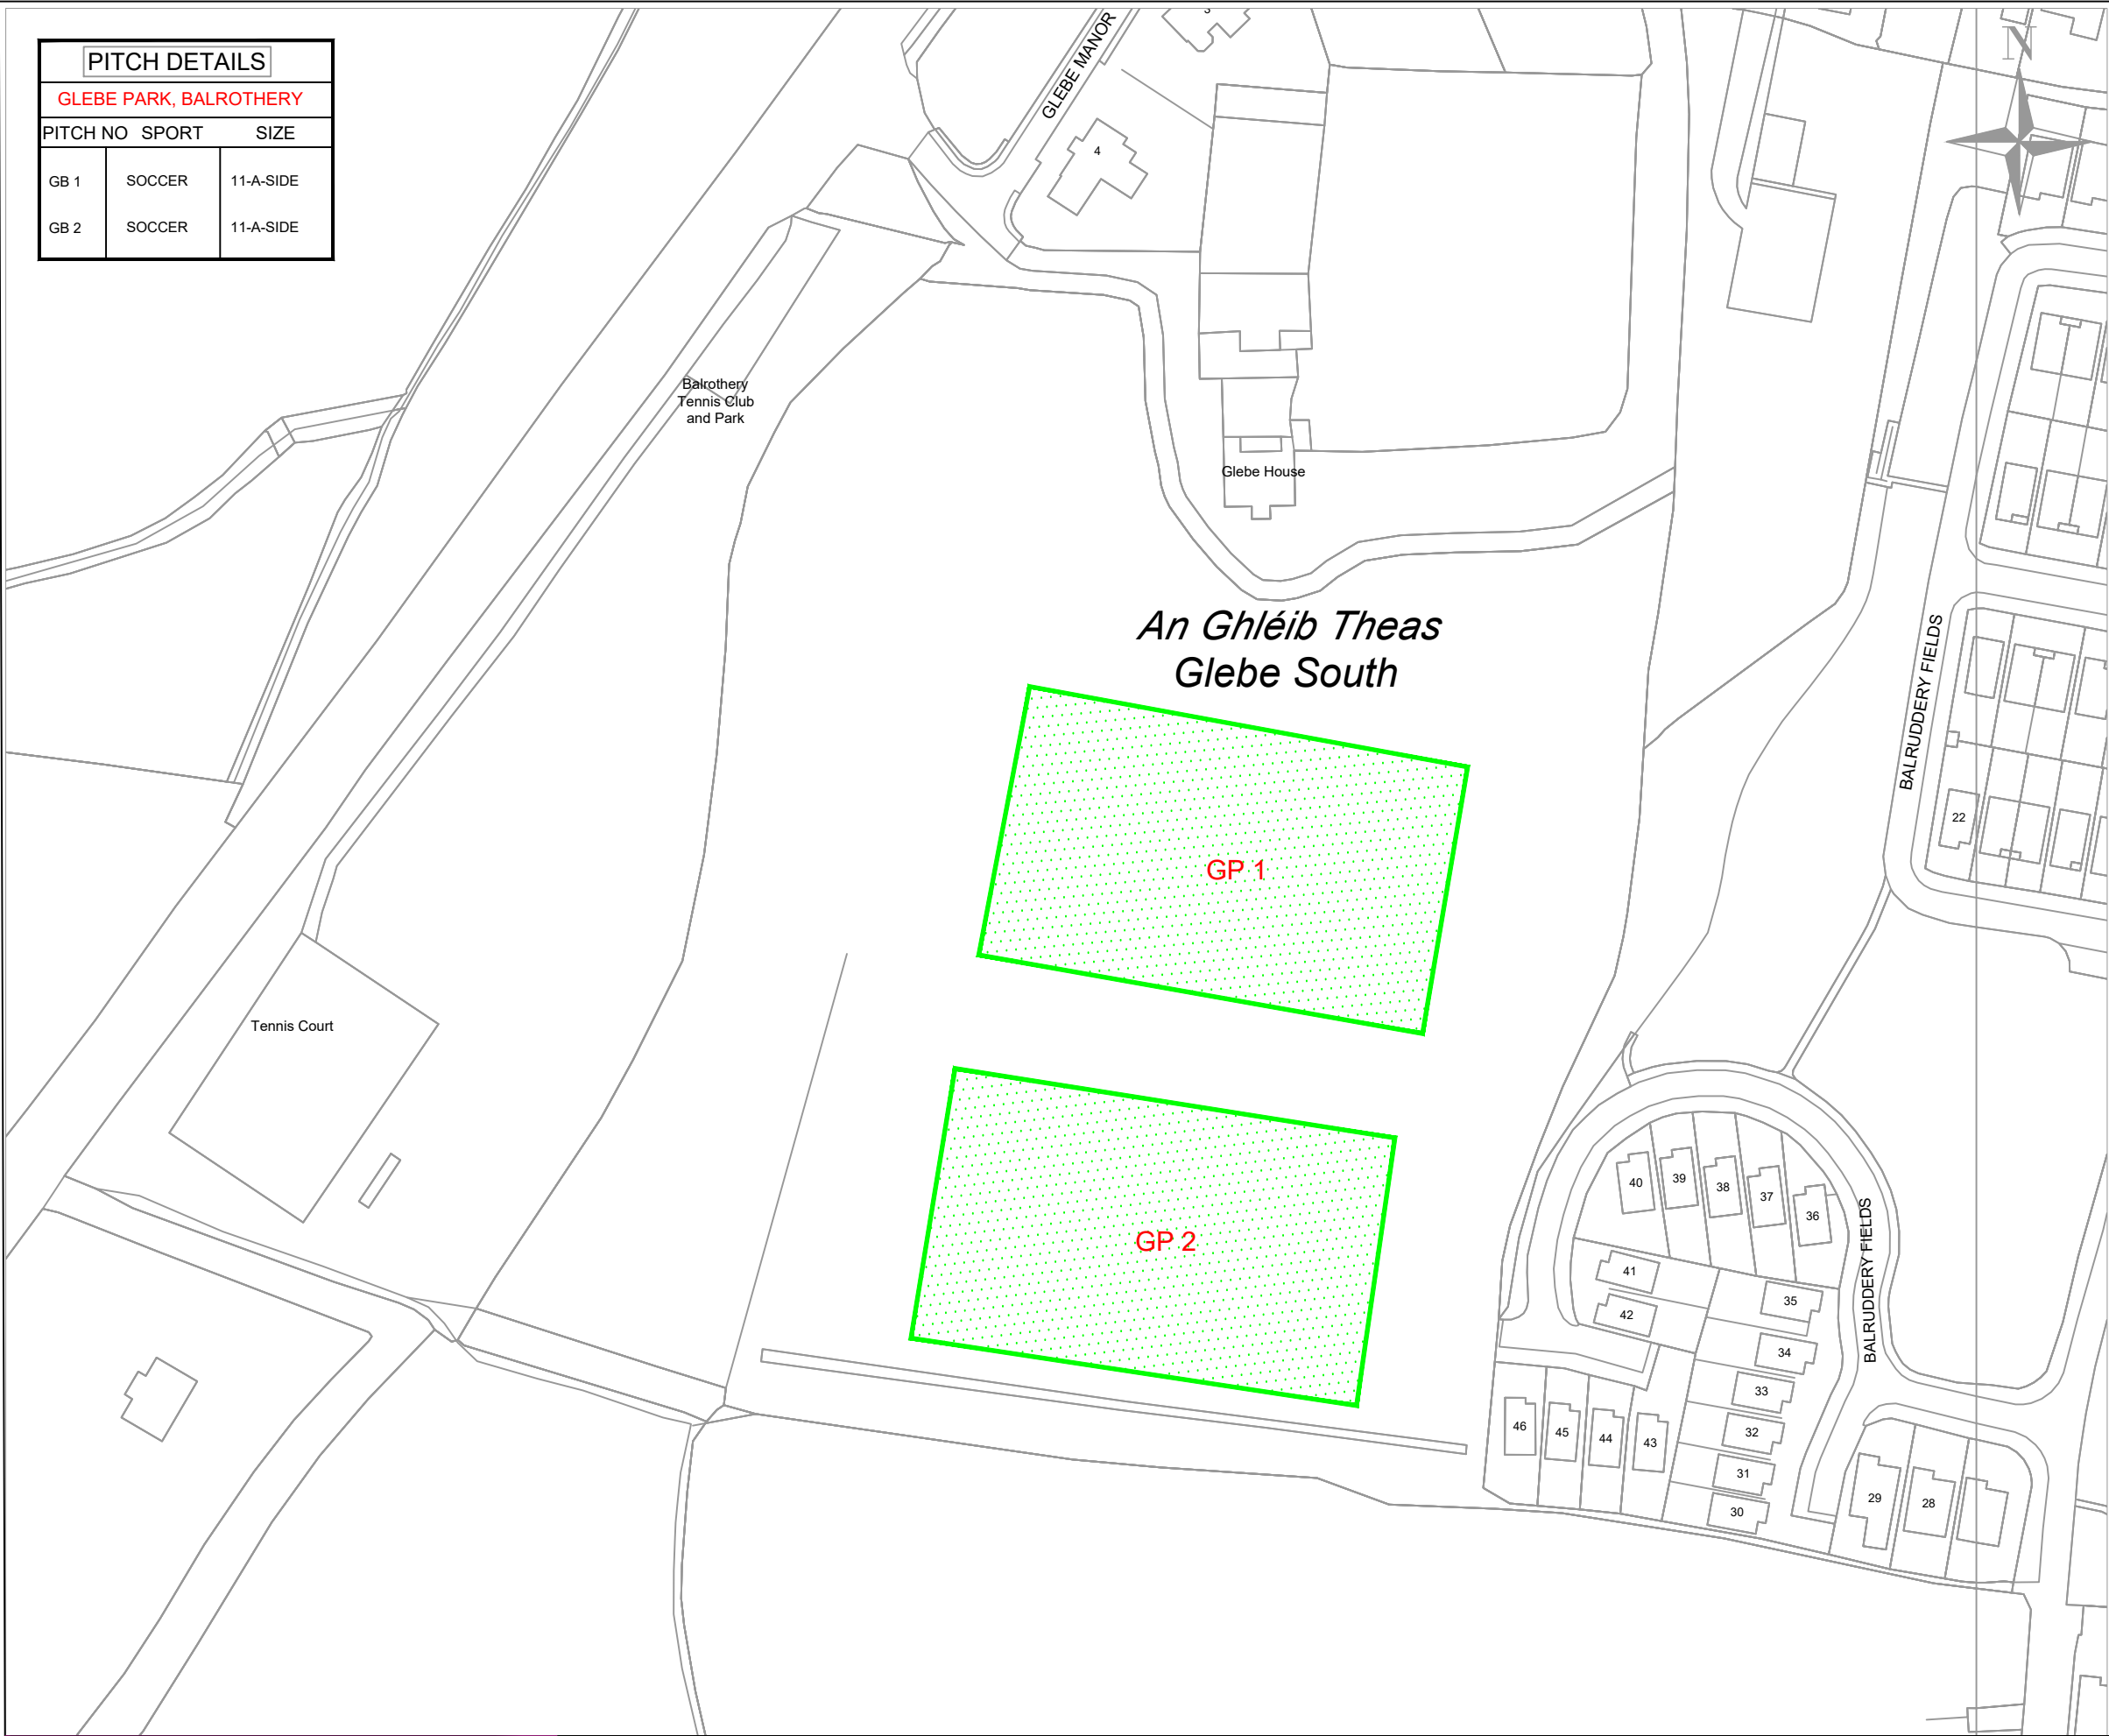

PITCH DETAILS		
GLEBE PARK, BALROTHERY		
PITCH NO	SPORT	SIZE
GB 1	SOCCER	11-A-SIDE
GB 2	SOCCER	11-A-SIDE

No.	DATE	REVISION

H/M	SCALE:-	NTS
	DATE:-	JUNE 24
	DRAWN:-	SL

DRAWING TITLE: GLEBE PARK, BALROTHERY	
PROJECT TITLE: GRASS PITCHES 24/25	
EXEC PARKS SUPER AOC	SNR OFFICER AM

DRAWING. NO:	REV.
2024-GP-32	