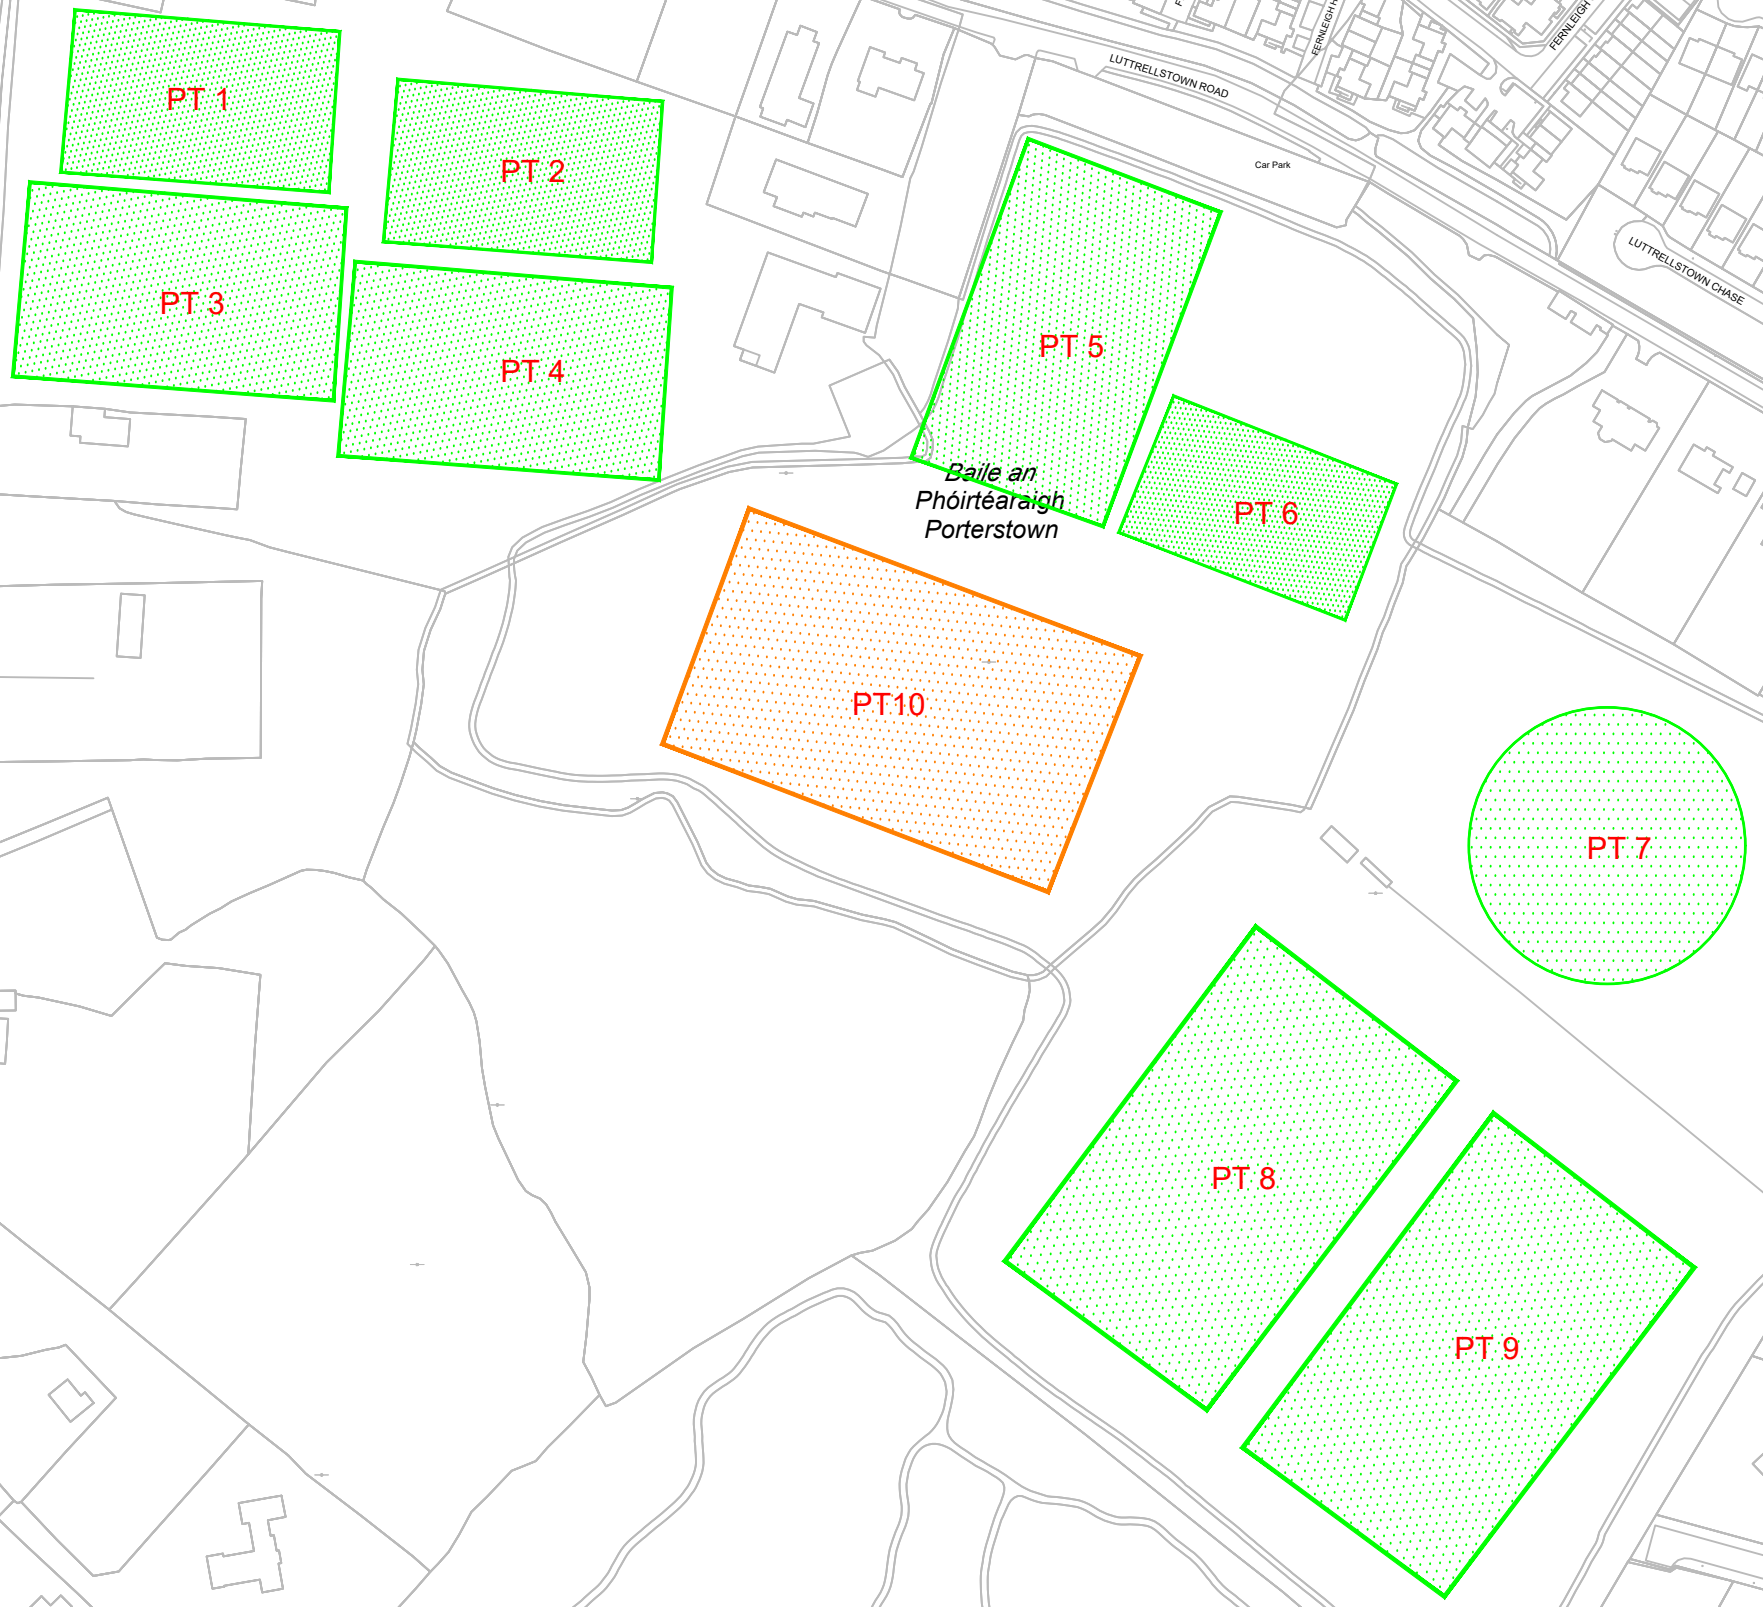

PITCH DETAILS		
PORTERSTOWN PARK, DUBLIN 15		
PITCH NO	SPORT	SIZE
PT 1	SOCCER	7-A-SIDE
PT 2	SOCCER	7-A-SIDE
PT 3	SOCCER	11-A-SIDE
PT 4	SOCCER	11-A-SIDE
PT 5	SOCCER	11-A-SIDE
PT 6	SOCCER	7-A-SIDE
PT 7	CRICKET	----
PT 8	GAA	FULL SIZE
PT 9	GAA	FULL SIZE
PT 10	SOCC & ATHL	ALL WEATHER

No.	DATE	REVISION

SCALE:-	NTS
DATE:-	JUNE 24
DRAWN:-	SL

DRAWING TITLE: PORTERSTOWN PARK, DUBLIN 15	
PROJECT TITLE: GRASS PITCHES 24/25	
EXEC PARKS SUPER AOC	SNR OFFICER AM

DRAWING. NO:	REV.
2024-GP-13	