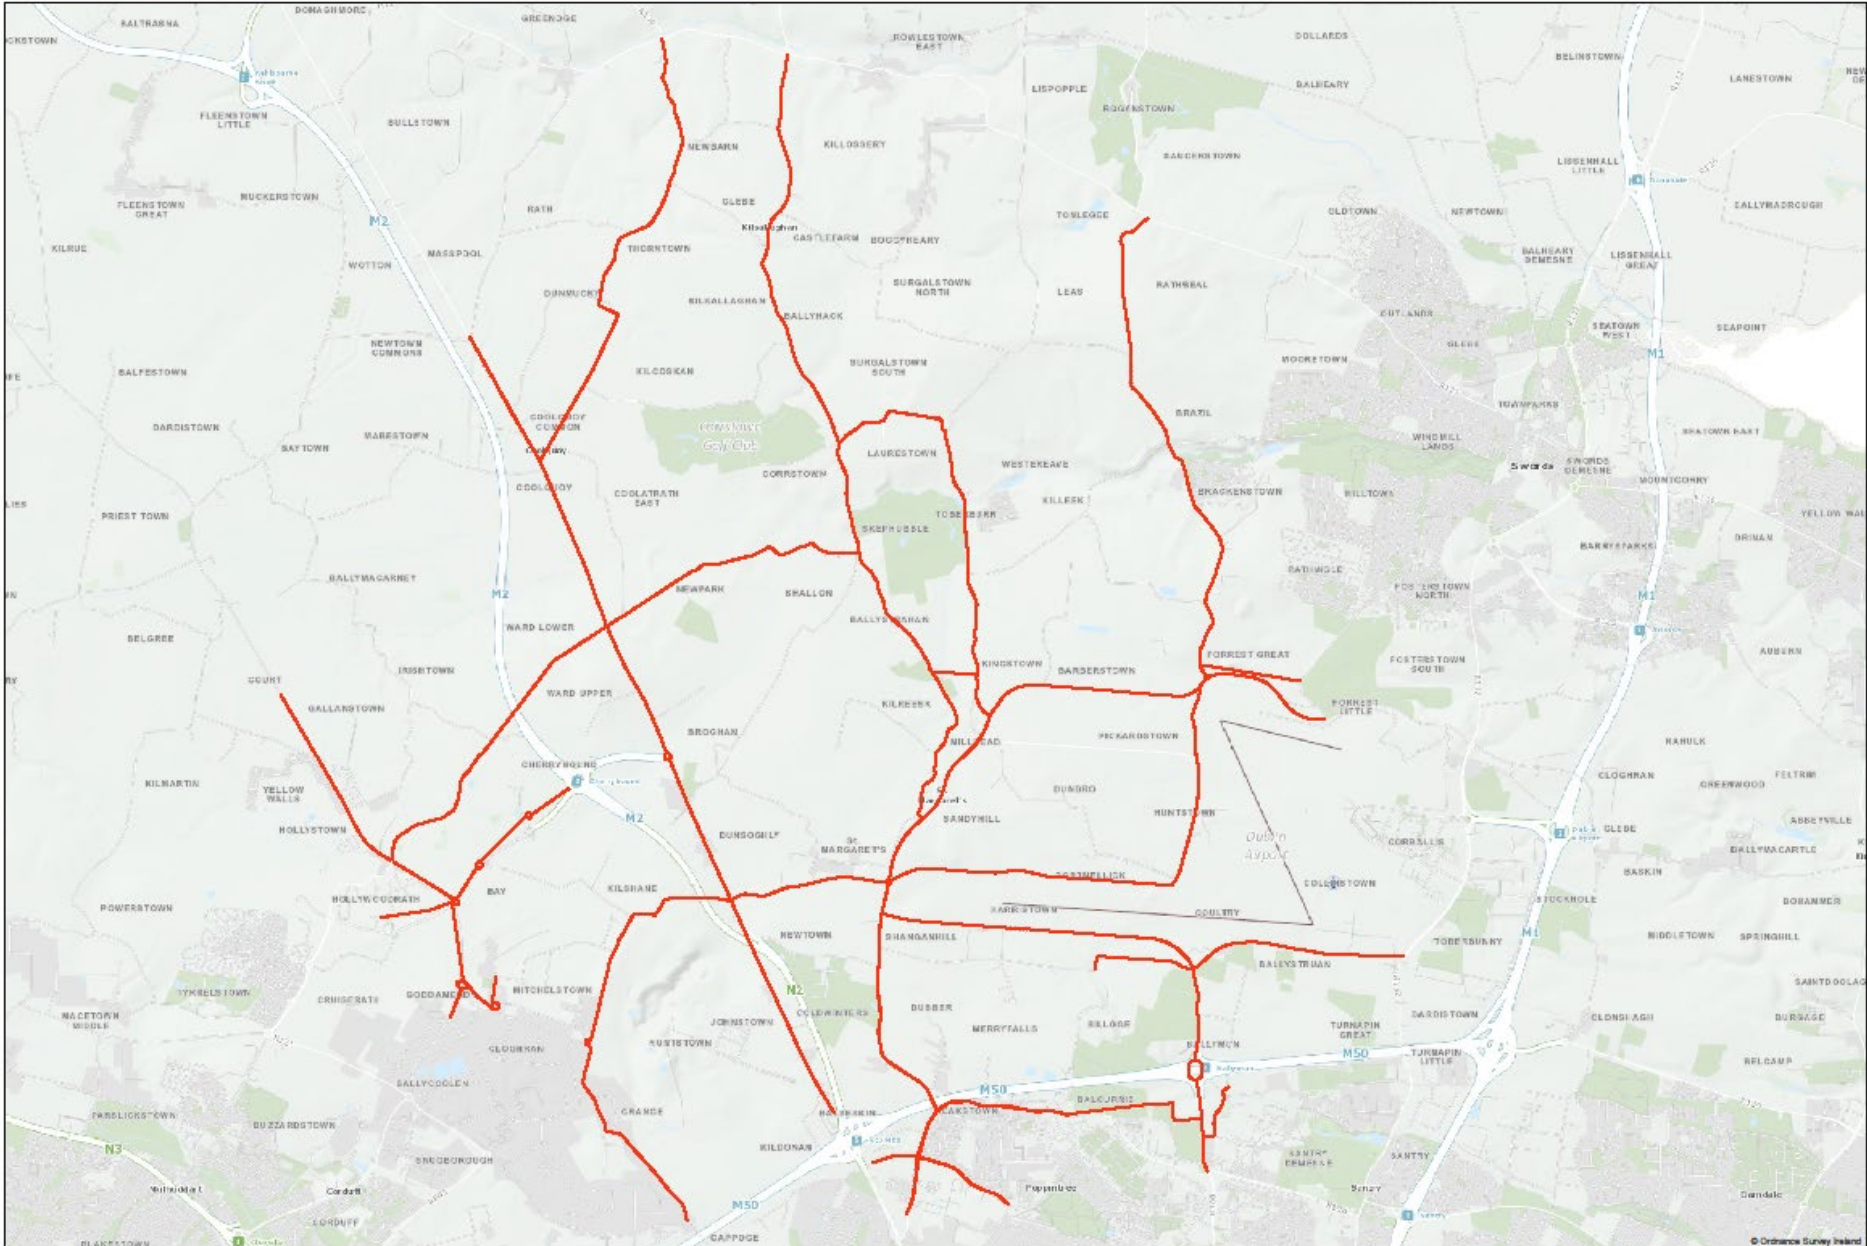

APPENDIX 1

Priority 1 – Priority Routes

Fingal County Council Priority Salting Routes 2024 - 2025

APPENDIX 2

Priority 2 – Normal Routes

Fingal Salting Routes 2024 - 2025

Oct 22/23

Salting Route1

Oct 22/23

Salting Route 2

Oct 22/23

Salting Route 3

Oct 22/23

Salting Route 4

Comhairle Contae
Fhine Gall
Fingal County
Council

© Ordnance Survey Ireland

Oct 22/23

Salting Route 5

Oct 22/23

Salting Route 6

Comhairle Contae
Fhine Gall
Fingal County
Council

Oct 22/23

Salting Route 7