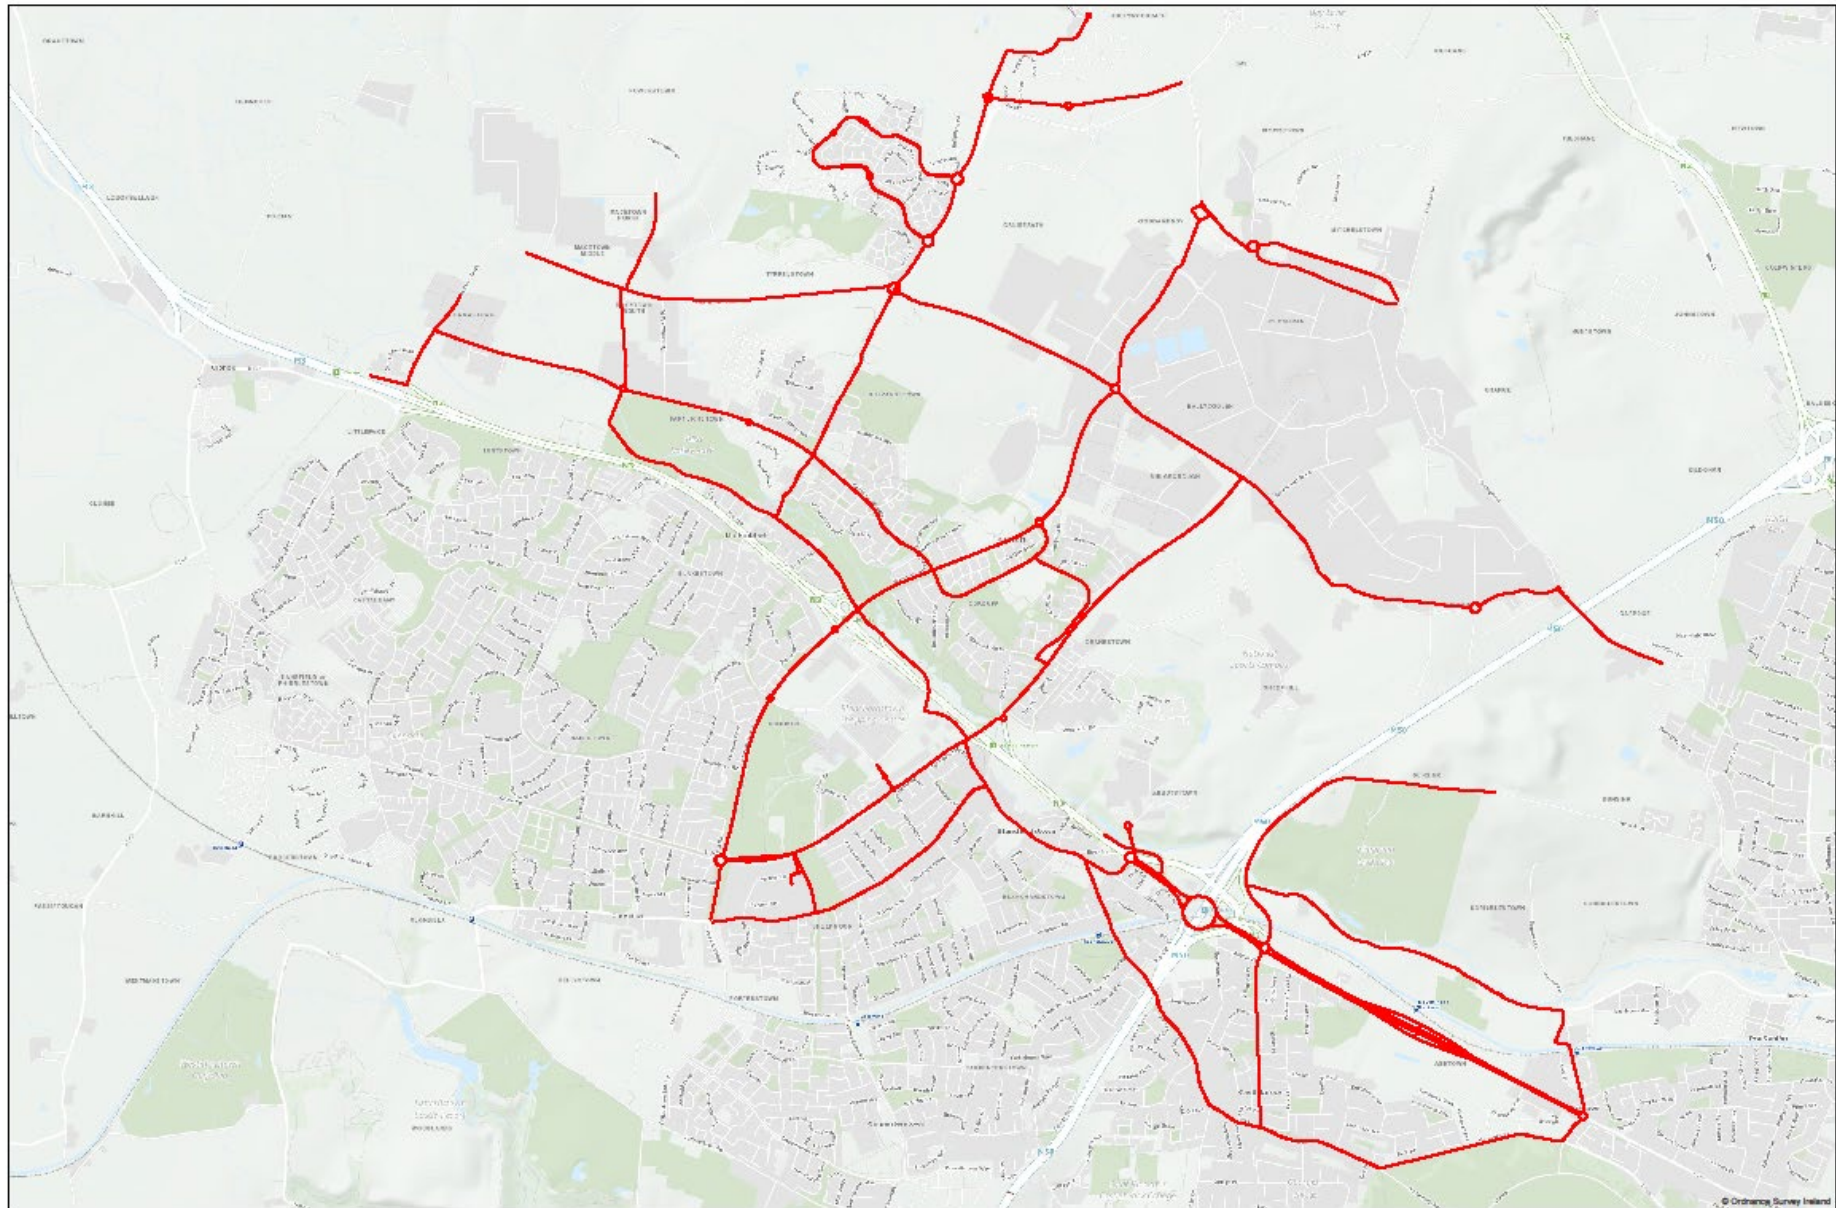

Oct 22/23

Salting Route 6

Comhairle Contae
Fhine Gall
Fingal County
Council