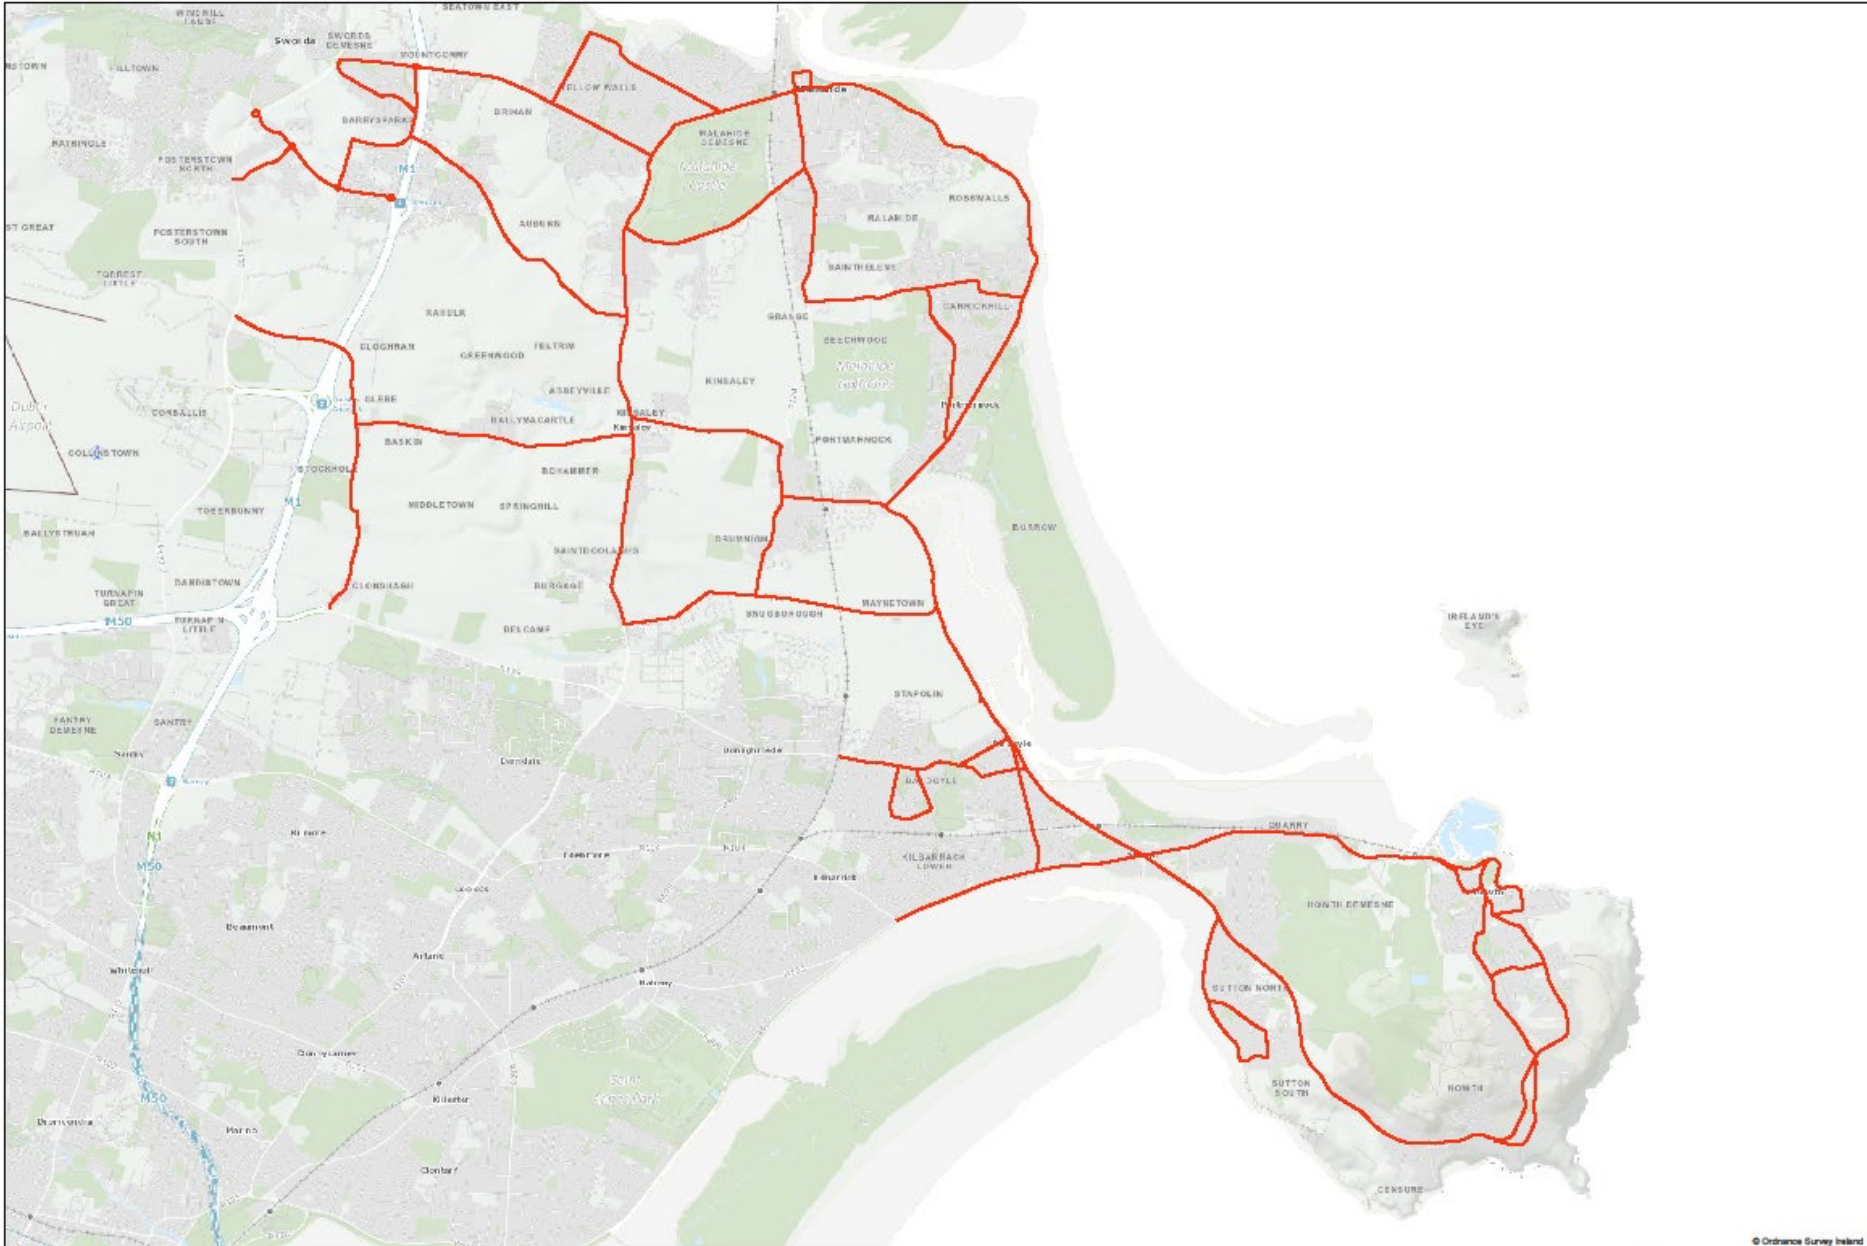

APPENDIX 1

Priority 1 – Priority Routes

Fingal County Council Priority Salting Routes 2024 - 2025

APPENDIX 2

Priority 2 – Normal Routes

Fingal Salting Routes 2024 - 2025

Oct 22/23

Salting Route1

Oct 22/23

Salting Route 2

Oct 22/23

Salting Route 3

Oct 22/23

Salting Route 4

Comhairle Contae
Fhine Gall
Fingal County
Council

© Ordnance Survey Ireland