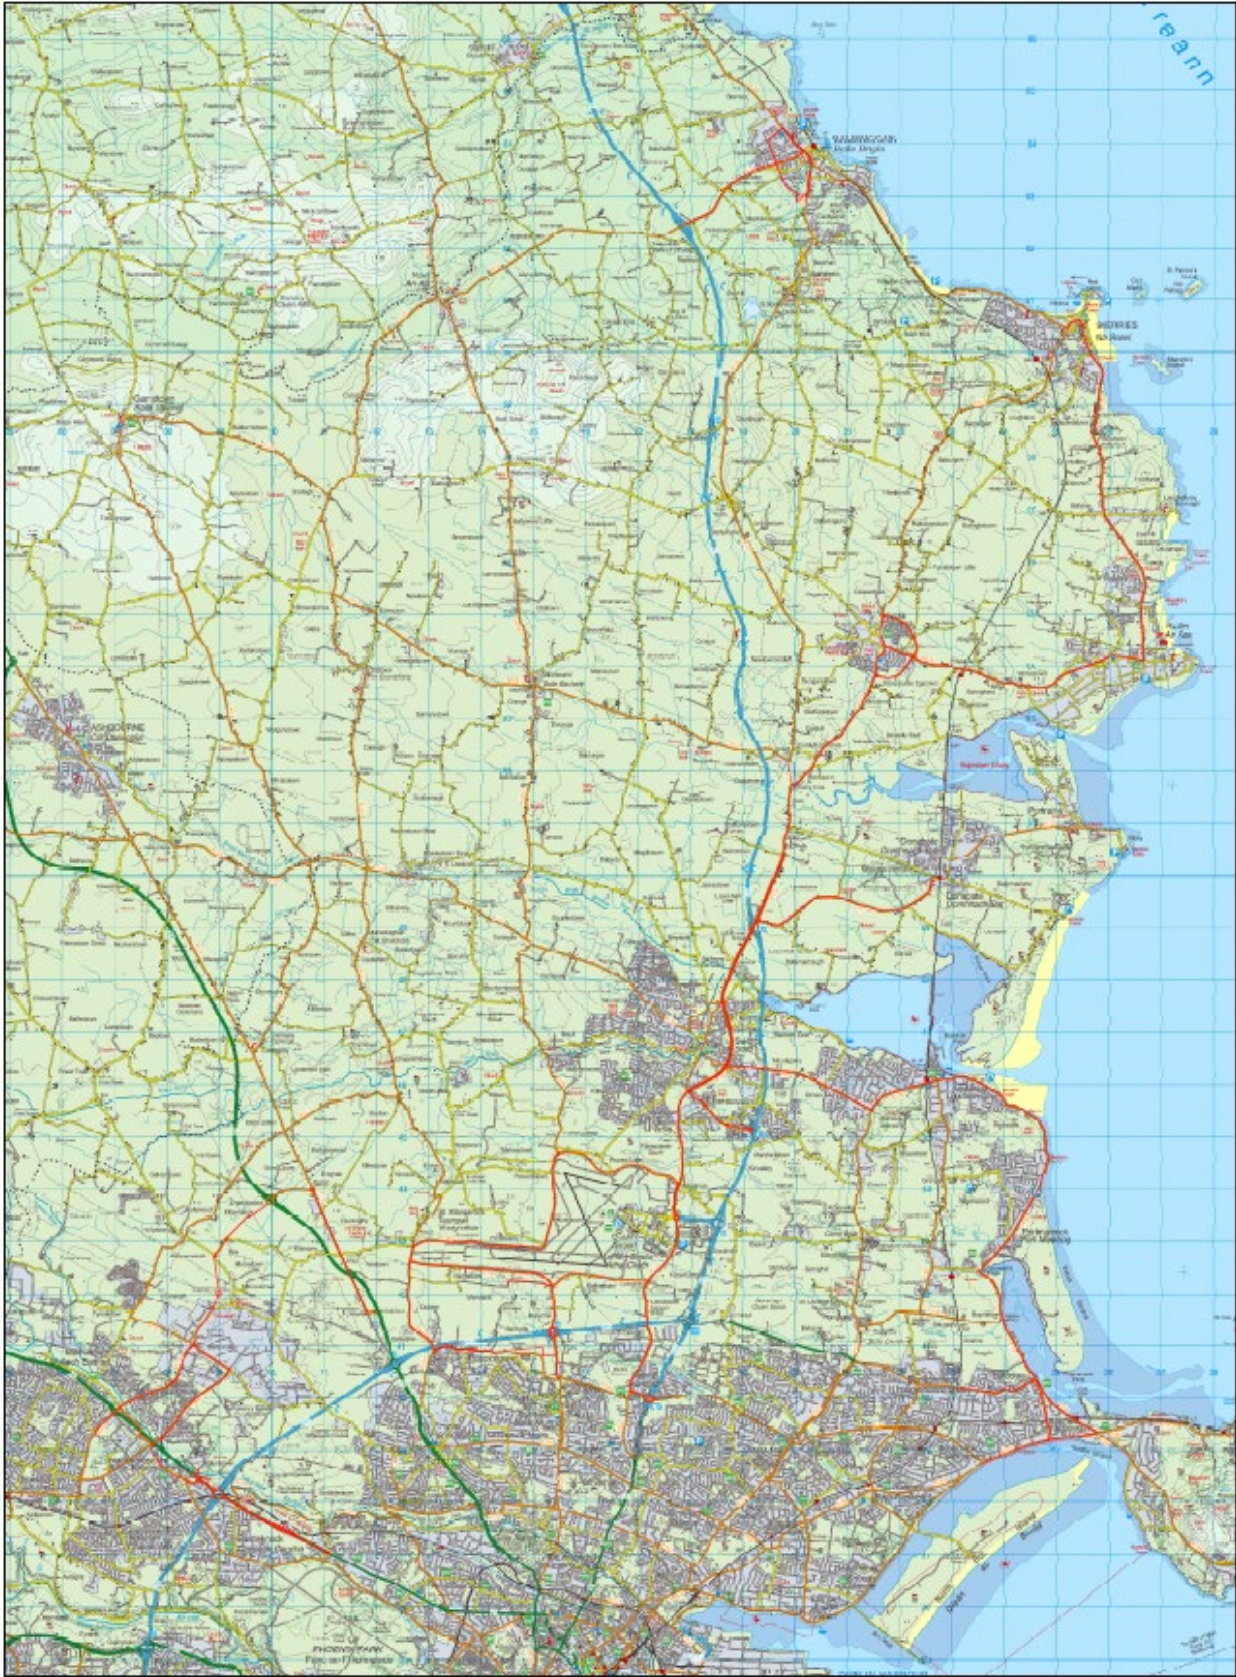

APPENDIX 1

Priority 1 – Priority Routes

Fingal County Council Priority Salting Routes 2024 - 2025

APPENDIX 2

Priority 2 – Normal Routes

Fingal Salting Routes 2024 - 2025

Oct 22/23

Salting Route1

Oct 22/23

Salting Route 2

Oct 22/23

Salting Route 3

Oct 22/23

Salting Route 4

Comhairle Contae
Fhine Gall
Fingal County
Council

© Ordnance Survey Ireland

Oct 22/23

Salting Route 5

Oct 22/23

Salting Route 6

Comhairle Contae
Fhine Gall
Fingal County
Council

Oct 22/23

Salting Route 7