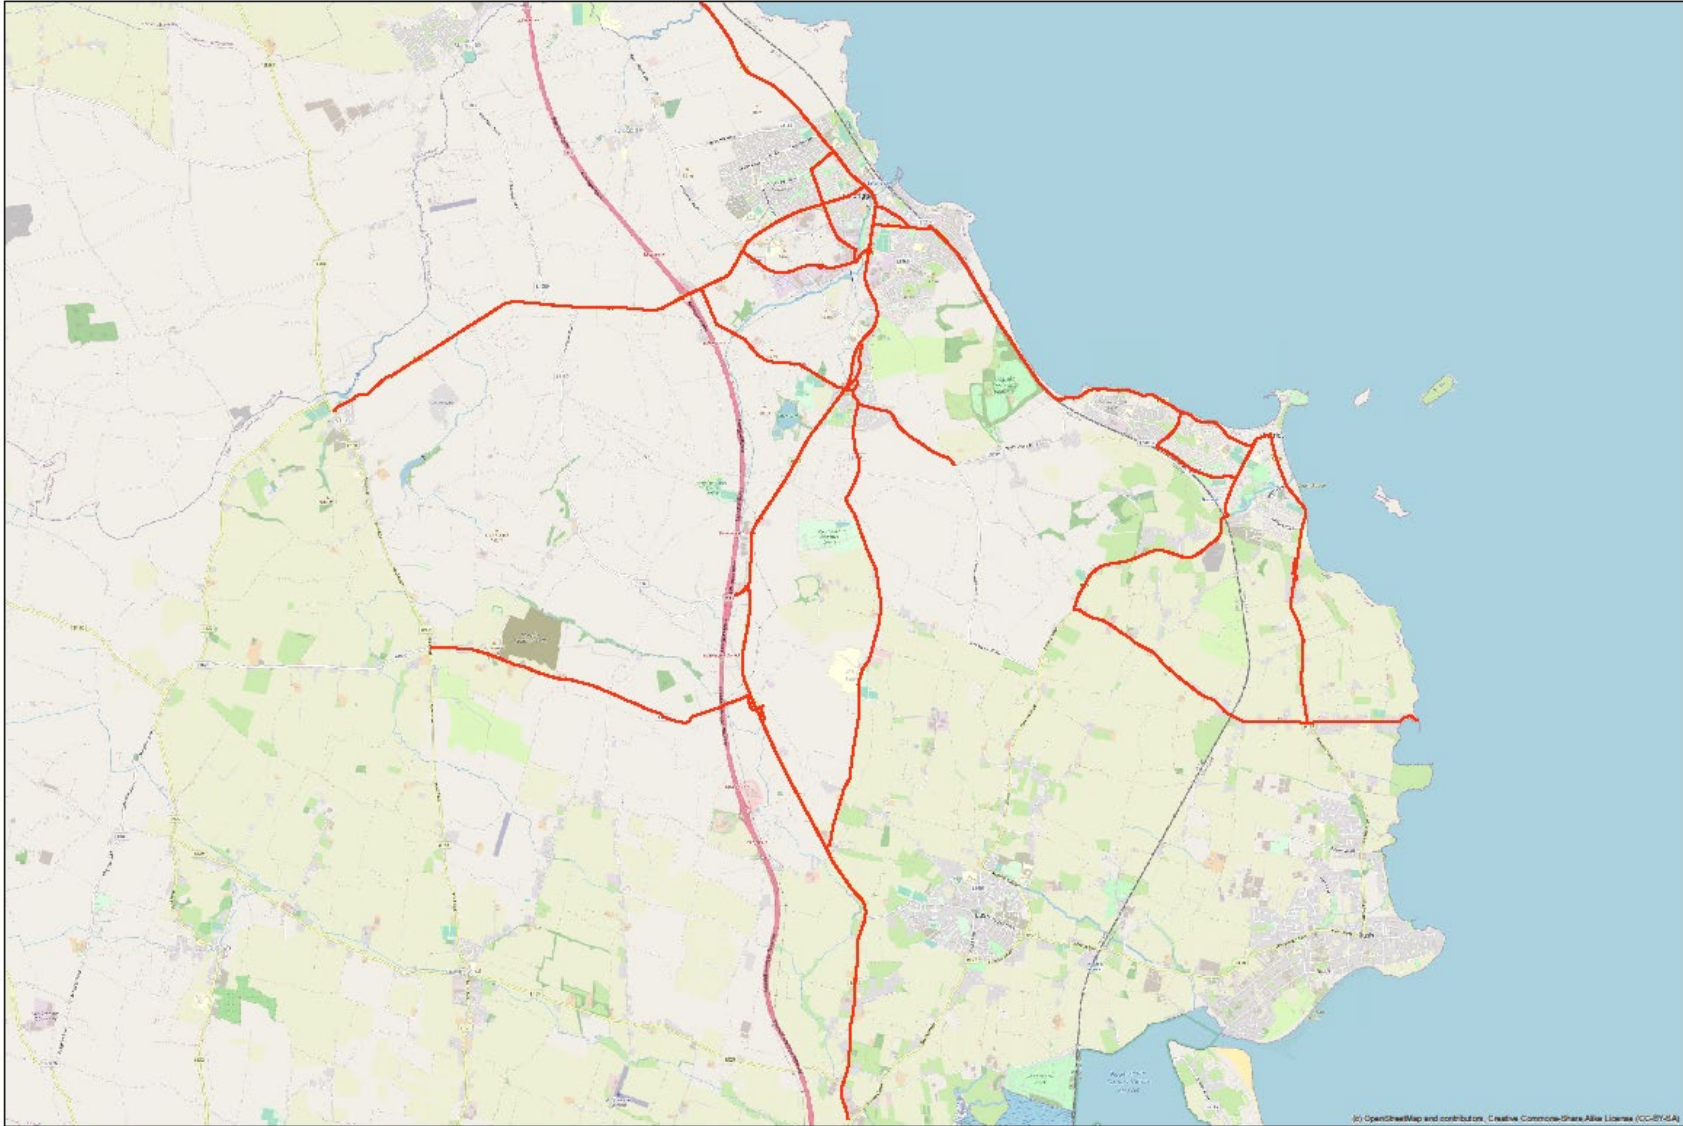

APPENDIX 1

Priority 1 – Priority Routes

Fingal County Council Priority Salting Routes 2024 - 2025

APPENDIX 2

Priority 2 – Normal Routes

Fingal Salting Routes 2024 - 2025

Oct 22/23

Salting Route1

Oct 22/23

Salting Route 2

Oct 22/23

Salting Route 3

Oct 22/23

Salting Route 4

Comhairle Contae
Fhine Gall
Fingal County
Council

© Ordnance Survey Ireland

Oct 22/23

Salting Route 5

Oct 22/23

Salting Route 6

Comhairle Contae
Fhine Gall
Fingal County
Council

Oct 22/23

Salting Route 7