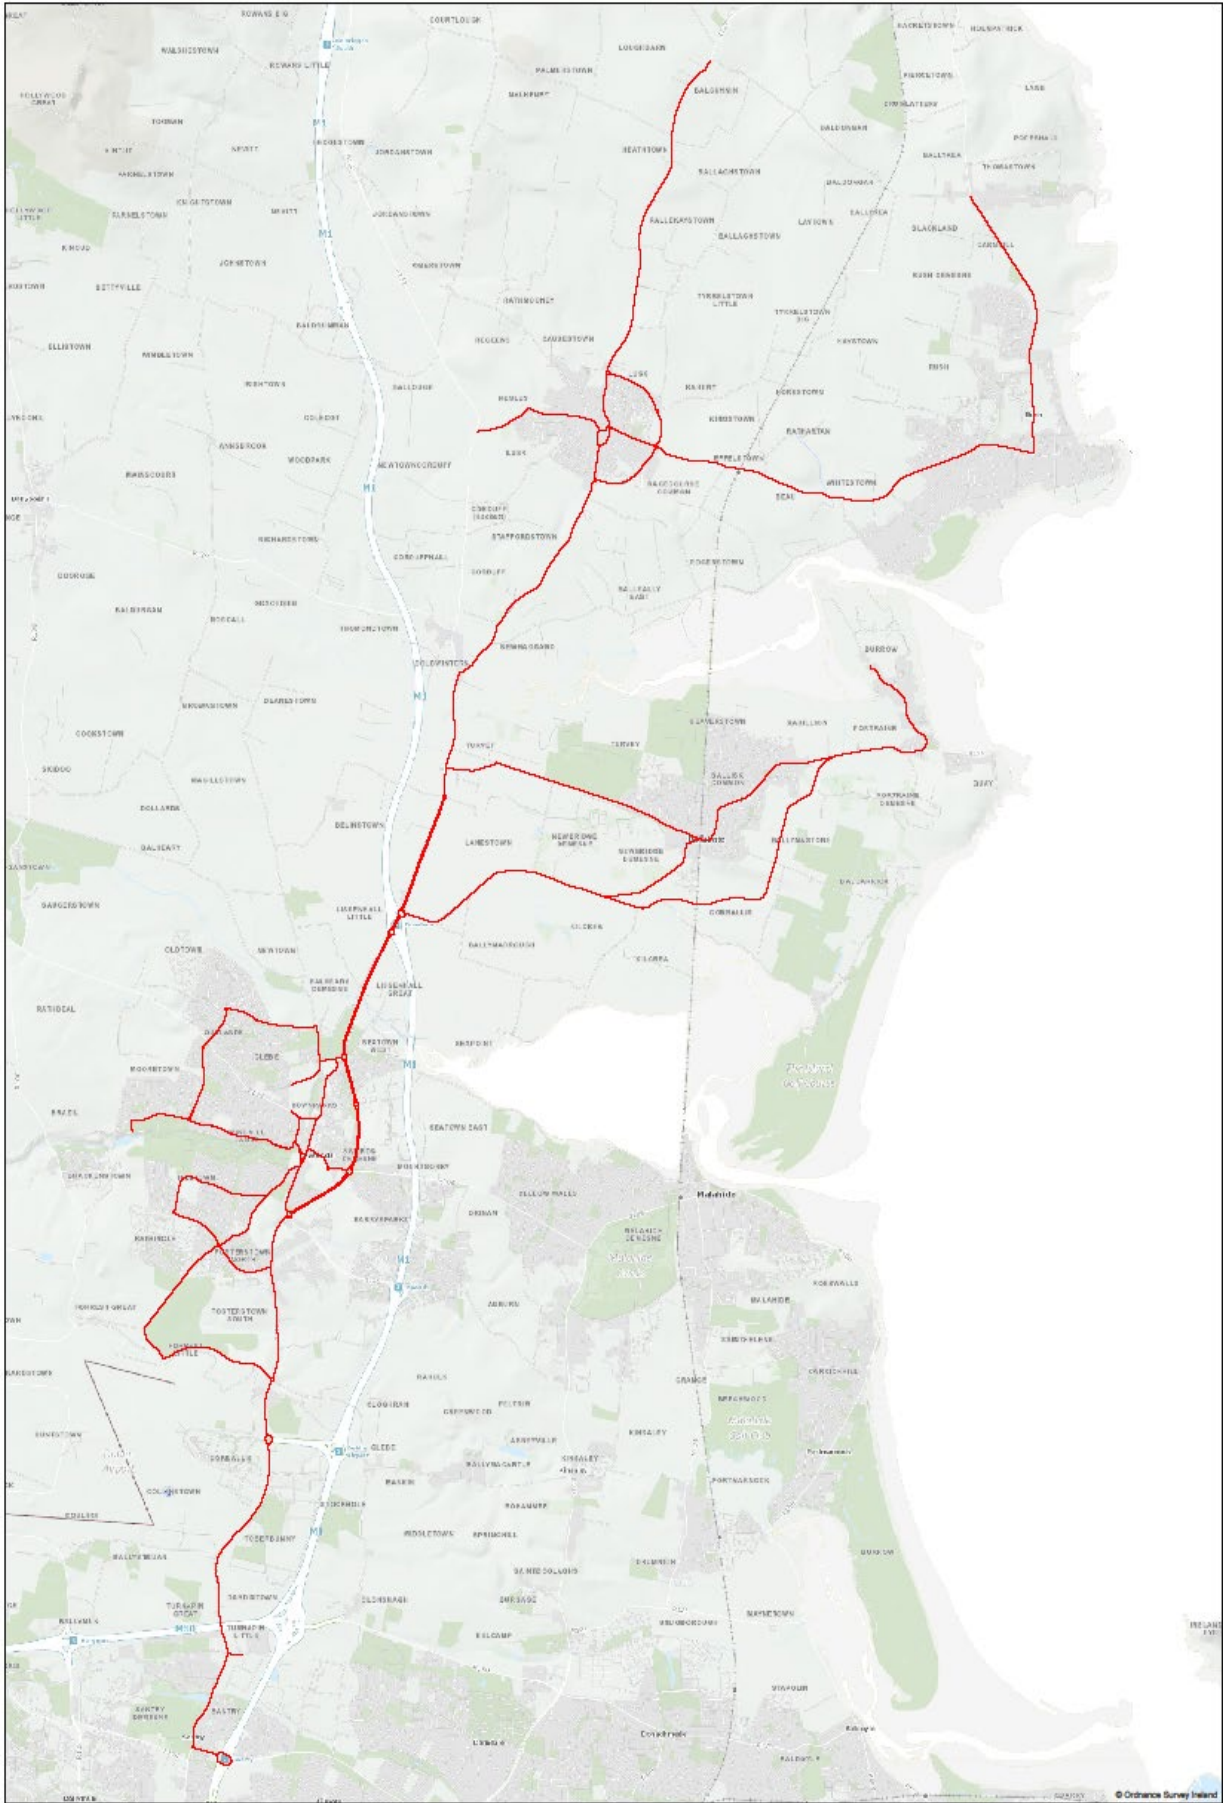

APPENDIX 1

Priority 1 – Priority Routes

Fingal County Council Priority Salting Routes 2024 - 2025

APPENDIX 2

Priority 2 – Normal Routes

Fingal Salting Routes 2024 - 2025

Oct 22/23

Salting Route1

Oct 22/23

Salting Route 2

Oct 22/23

Salting Route 3

Oct 22/23

Salting Route 4

Comhairle Contae
Fhine Gall
Fingal County
Council

© Ordnance Survey Ireland

Oct 22/23

Salting Route 5

Oct 22/23

Salting Route 6

Comhairle Contae
Fhine Gall
Fingal County
Council

Oct 22/23

Salting Route 7