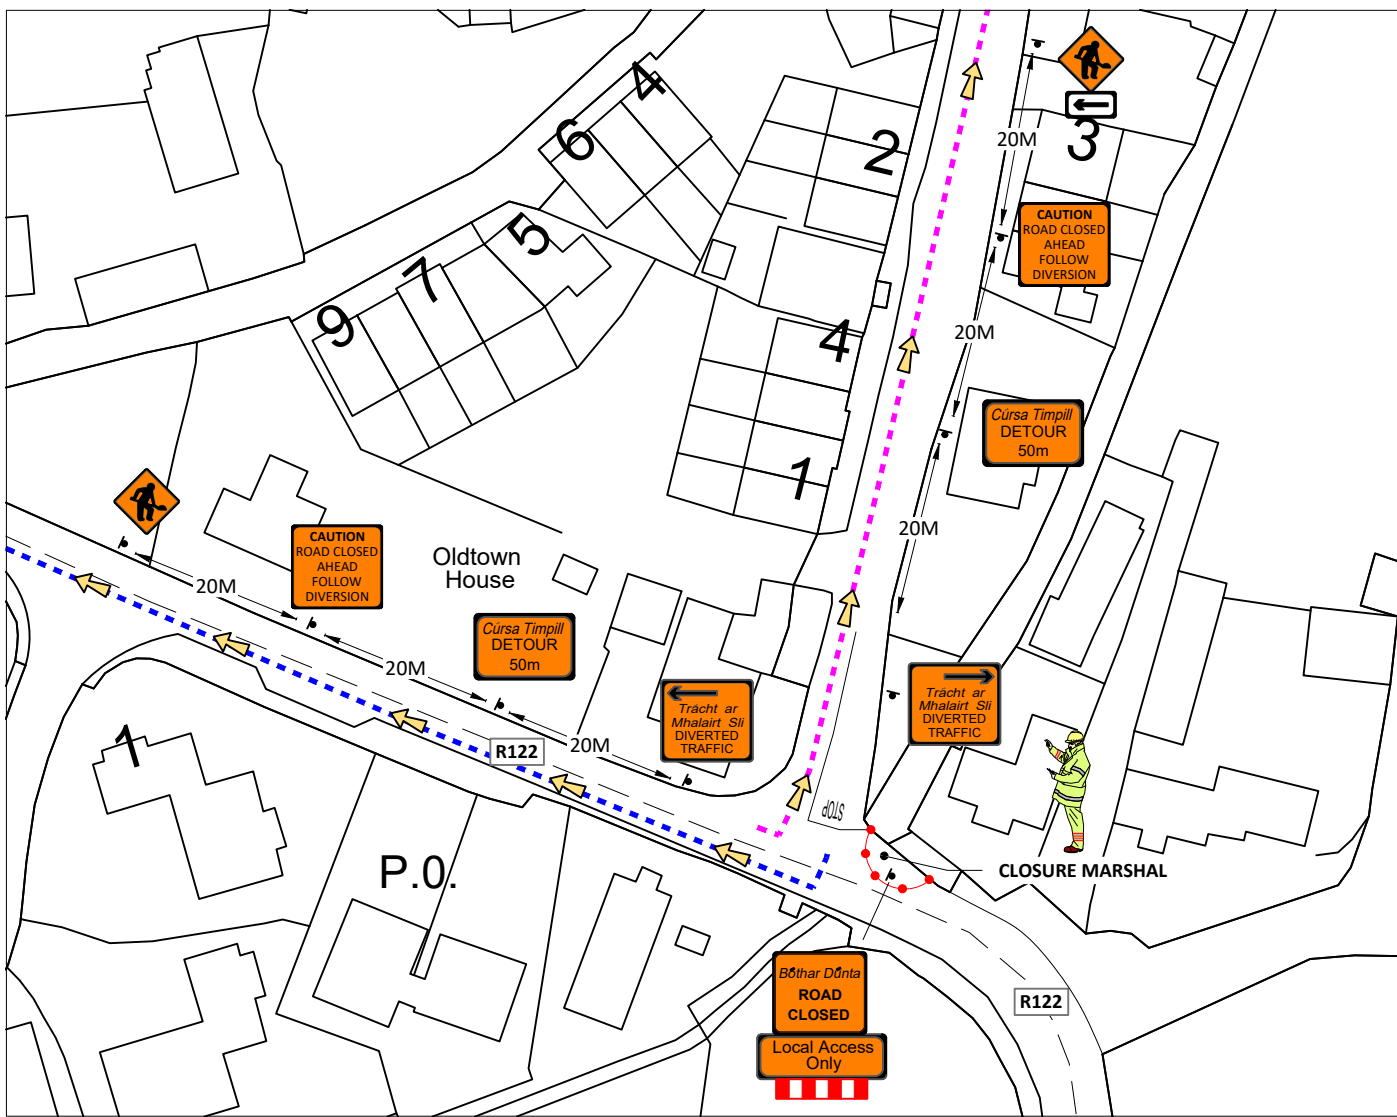

CLOSURE POINT A