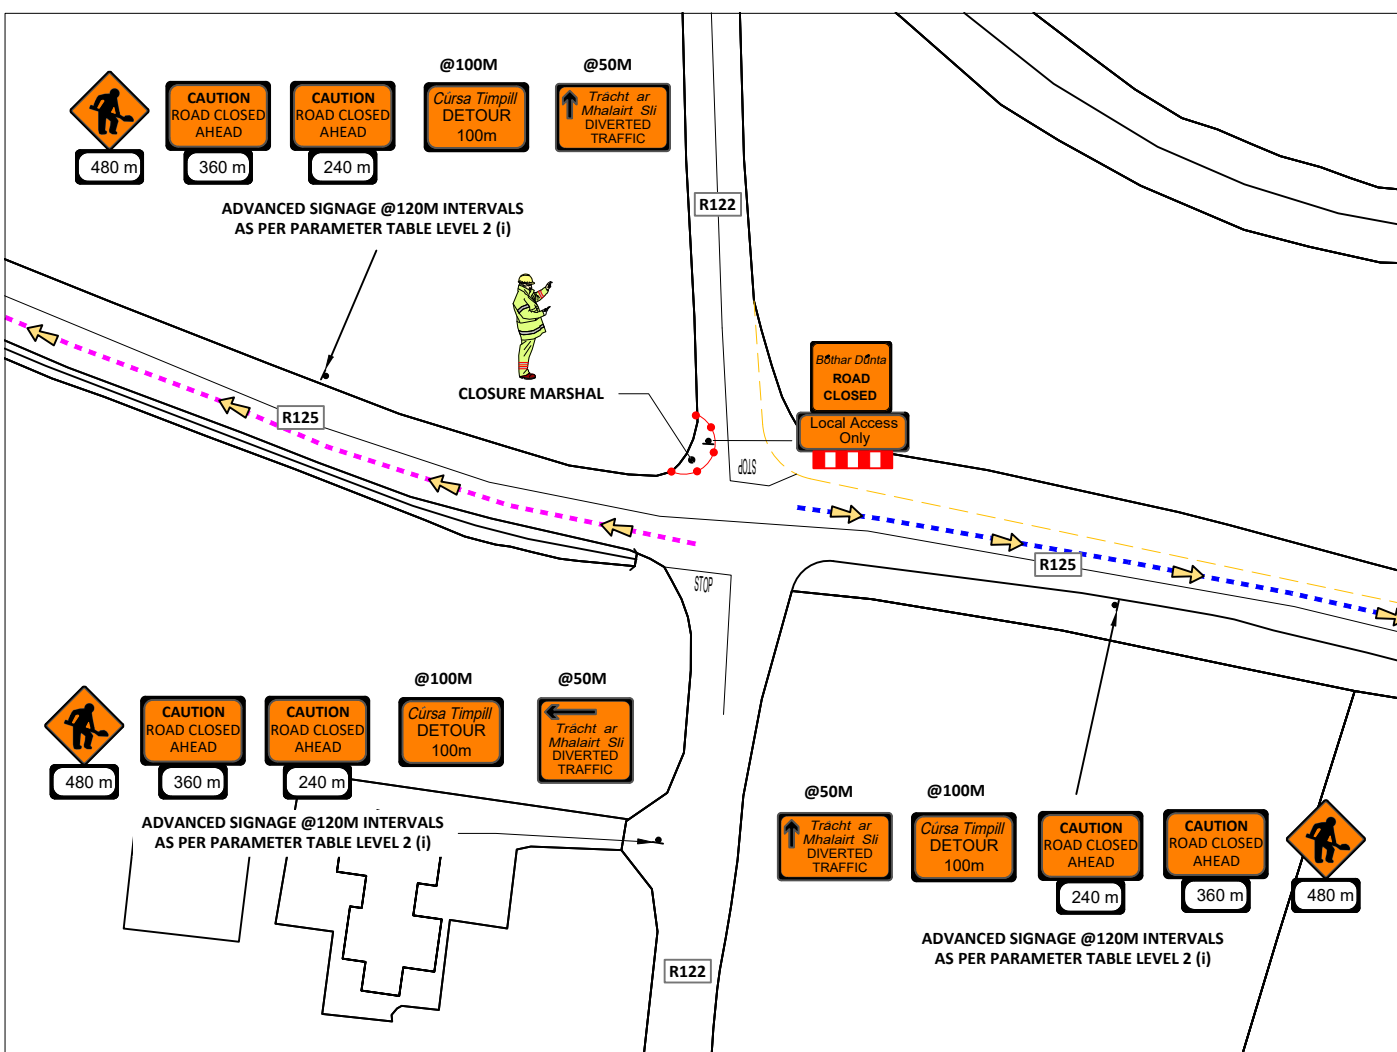

CLOSURE POINT B