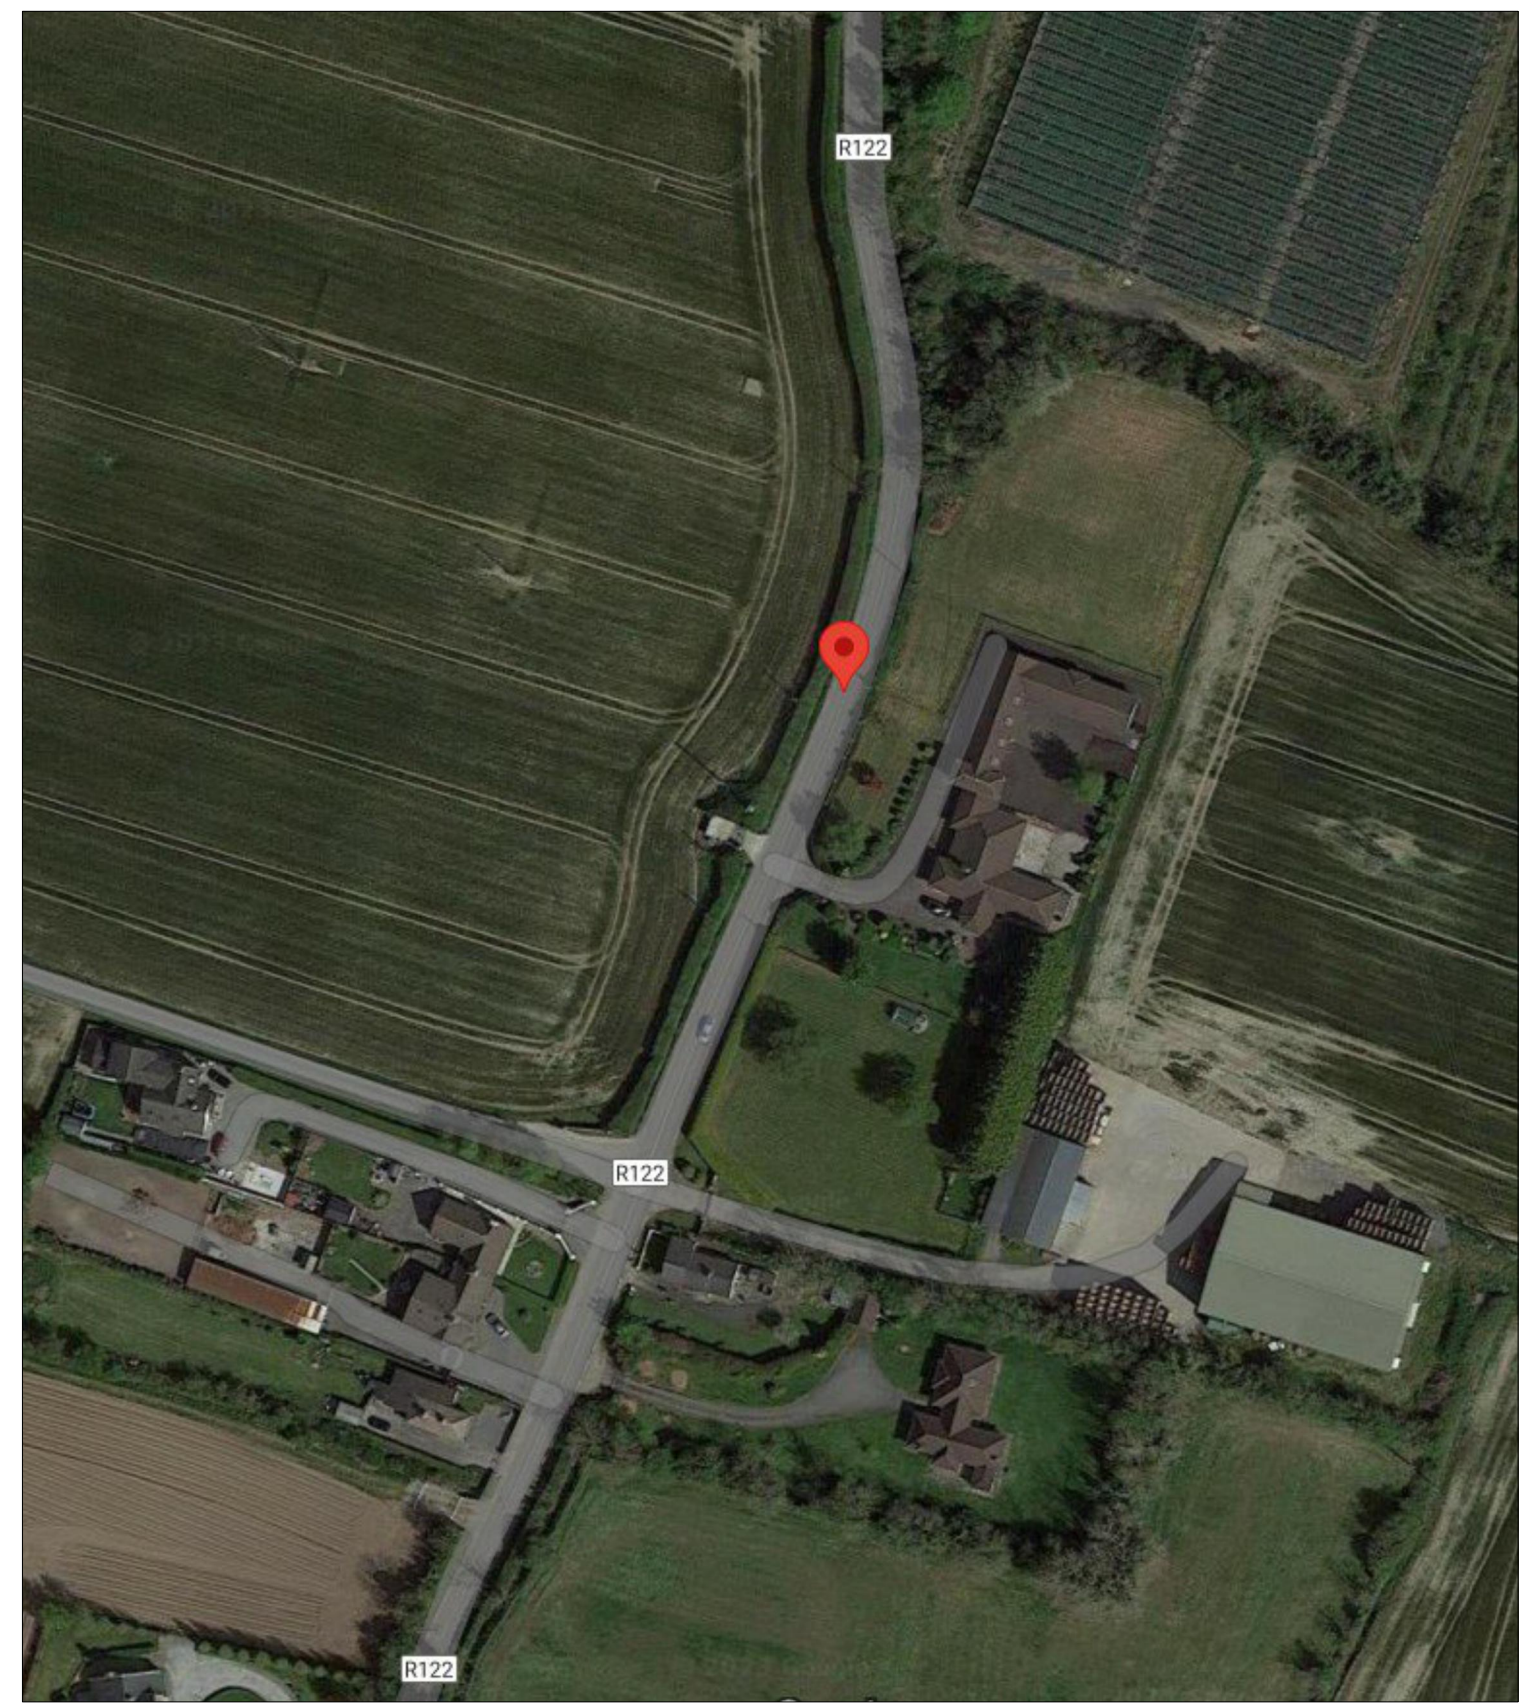

DETAILED SITE LAYOUT

SITE LOCATION MAP

LEGEND:
 DIVERSION ROUTE A
 DIVERSION ROUTE B
 WORK/PLANT AREA
 SAFETY AREA
 SITE BARRIER
 CONES
 SIGN LOCATION & ORIENTATION
 BARRIER BOARD

Project ;	3706361 IW CDS New Connection	
Location ;	R122 Oldtown Swords Dublin	
TM Method ;	Detailed Site Layout	
Designer ; DG	Drawn ; DG	Approved ; DG
Date ;	16/10/2023	
Scale ;	NTS	
TMP Guide Reference ;	TMP-001	
Dwg Number ;	GMC-TMP-15986-REV00	

LEGEND:
 DIVERSION ROUTE B
 DIVERSION ROUTE A
 WORK/PLANT AREA
 SAFETY AREA
 SITE BARRIER
 CONES
 SIGN LOCATION & ORIENTATION
 BARRIER BOARD

Project ;	3706361 IW CDS New Connection
Location ;	R122 Oldtown Swords Dublin
TM Method ;	Road Closure - Diversion Route A
Designer ; DG	Drawn ; DG
Approved ; DG	
Date ;	16/10/2023
Scale ;	NTS
TMP Guide Reference ;	TMP-002
Dwg Number ;	GMC-TMP-15987-REV00