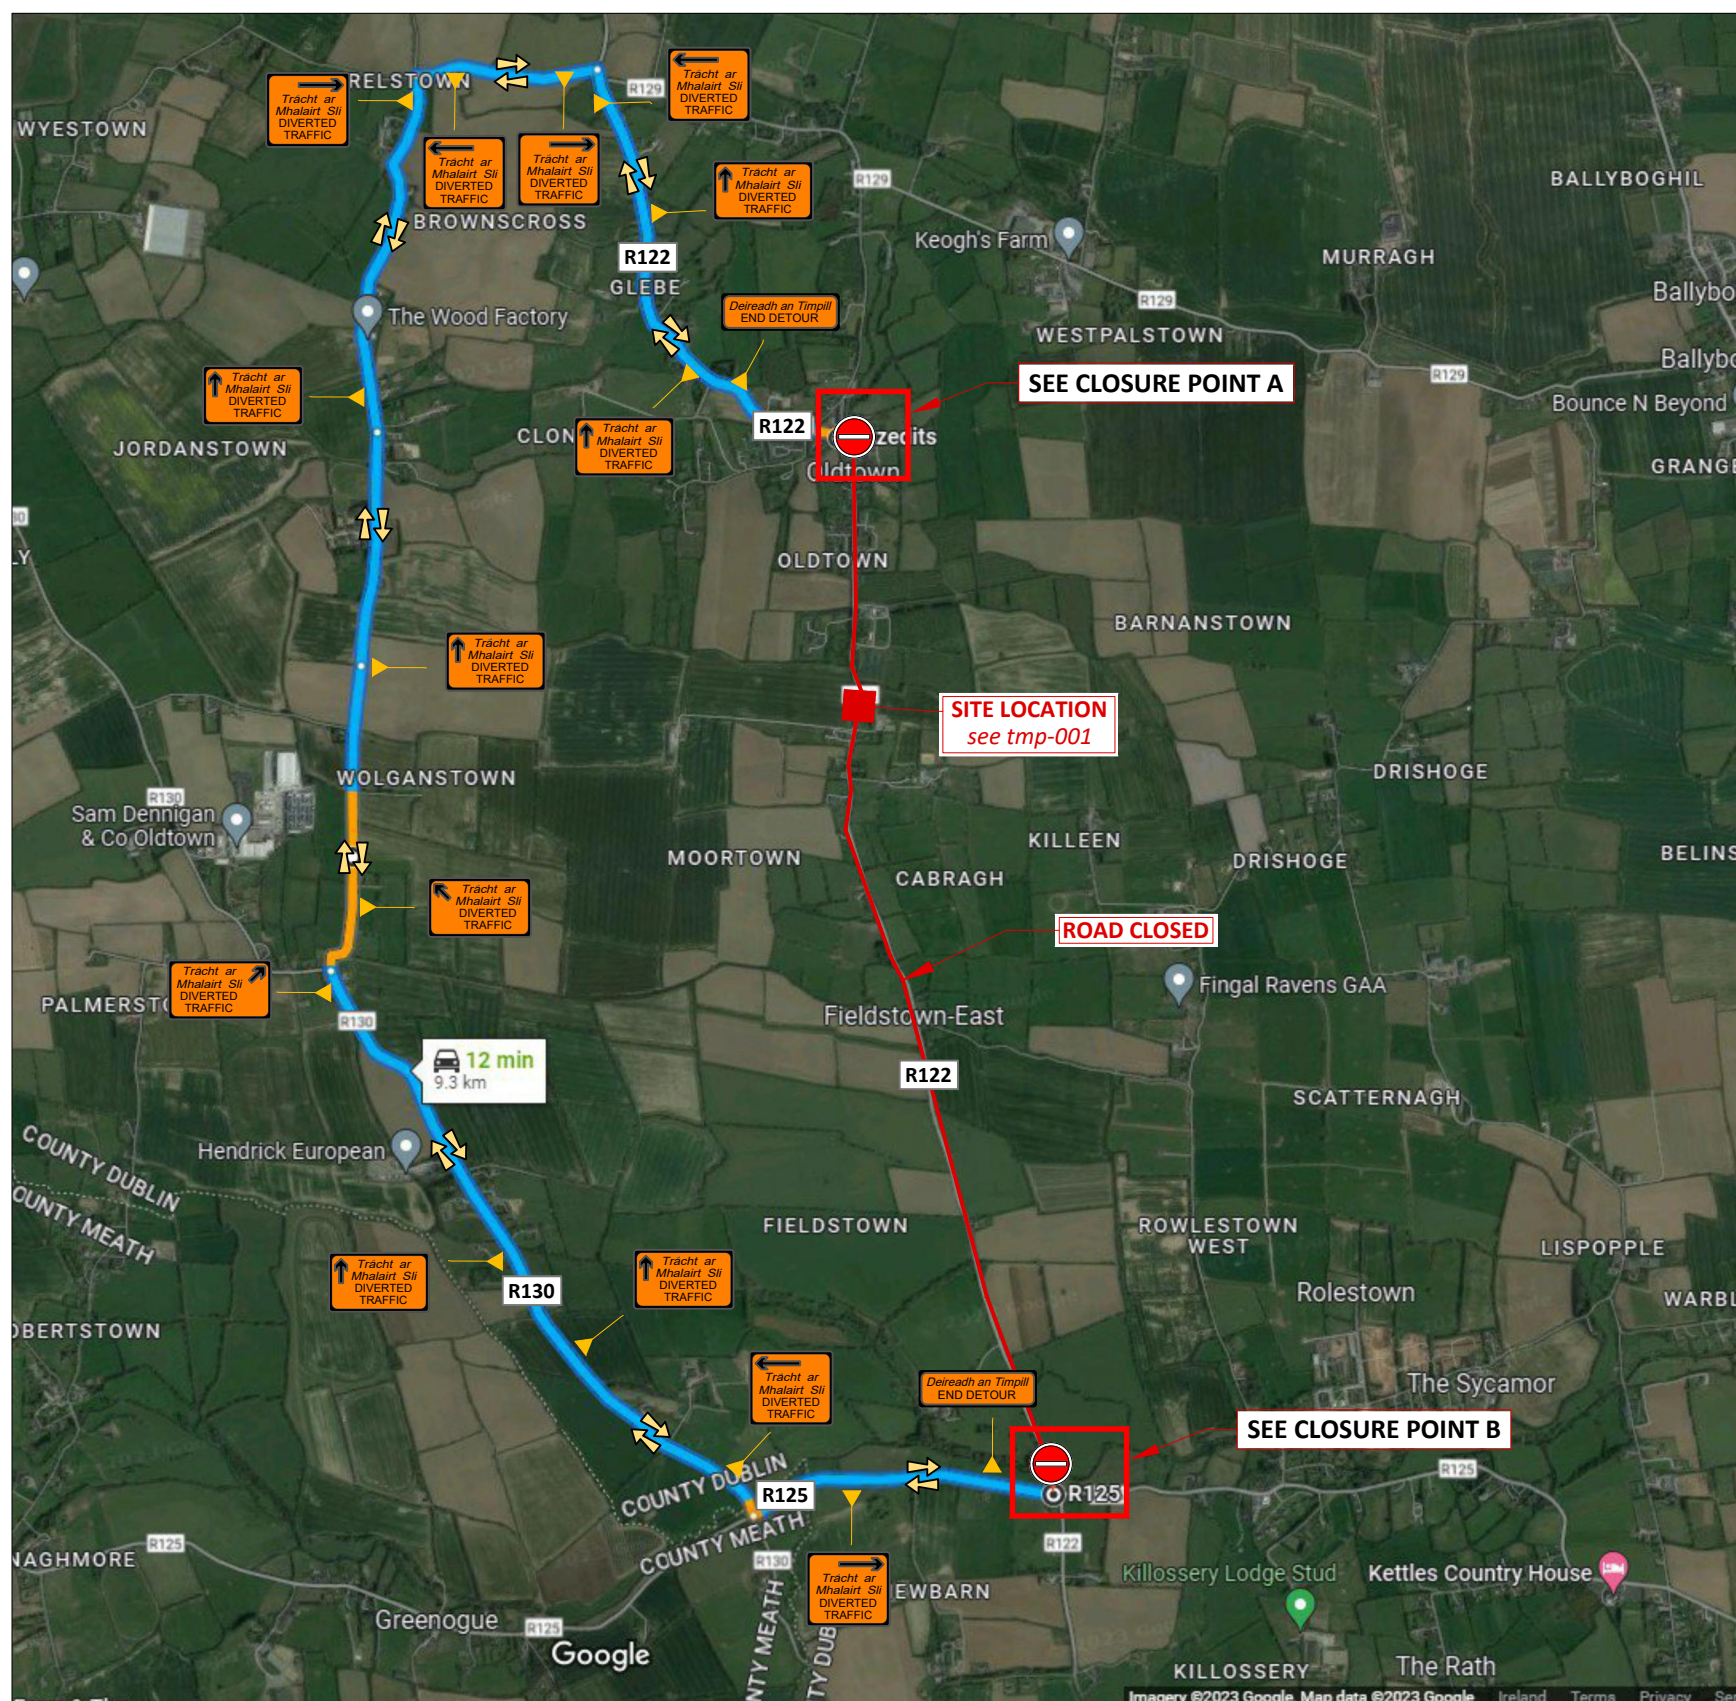

DETAILED SITE LAYOUT

SITE LOCATION MAP

LEGEND:
 DIVERSION ROUTE A
 DIVERSION ROUTE B
 WORK/PLANT AREA
 SAFETY AREA
 SITE BARRIER
 CONES
 SIGN LOCATION & ORIENTATION
 BARRIER BOARD

Project ;	3706361 IW CDS New Connection	
Location ;	R122 Oldtown Swords Dublin	
TM Method ;	Detailed Site Layout	
Designer ; DG	Drawn ; DG	Approved ; DG
Date ;	16/10/2023	
Scale ;	NTS	
TMP Guide Reference ;	TMP-001	
Dwg Number ;	GMC-TMP-15986-REV00	

LEGEND:
 DIVERSION ROUTE B
 DIVERSION ROUTE A
 WORK/PLANT AREA
 SAFETY AREA
 SITE BARRIER
 CONES
 SIGN LOCATION & ORIENTATION
 BARRIER BOARD

Project ;	3706361 IW CDS New Connection
Location ;	R122 Oldtown Swords Dublin
TM Method ;	Road Closure - Diversion Route A
Designer ; DG	Drawn ; DG
Approved ; DG	
Date ;	16/10/2023
Scale ;	NTS
TMP Guide Reference ;	TMP-002
Dwg Number ;	GMC-TMP-15987-REV00

LOCAL RESIDENTS NOTIFIED PRIOR TO WORKS COMMENCING WITH ADDITIONAL SIGNAGE ERECTED WHERE REQUIRED ALONG CLOSED ROAD TO INFORM OF CLOSURE

- LEGEND:**
 DIVERSION ROUTE A
 DIVERSION ROUTE B
 WORK/PLANT AREA
 SAFETY AREA
 SITE BARRIER
 CONES
 SIGN LOCATION & ORIENTATION
 BARRIER BOARD

Project ;	3706361 IW CDS New Connection
Location ;	R122 Oldtown Swords Dublin
TM Method ;	Road Closure - Diversion Route B
Designer ; DG	Drawn ; DG
Approved ; DG	
Date ;	16/10/2023
Scale ;	NTS
TMP Guide Reference ;	TMP-003
Dwg Number ;	GMC-TMP-15988-REV00