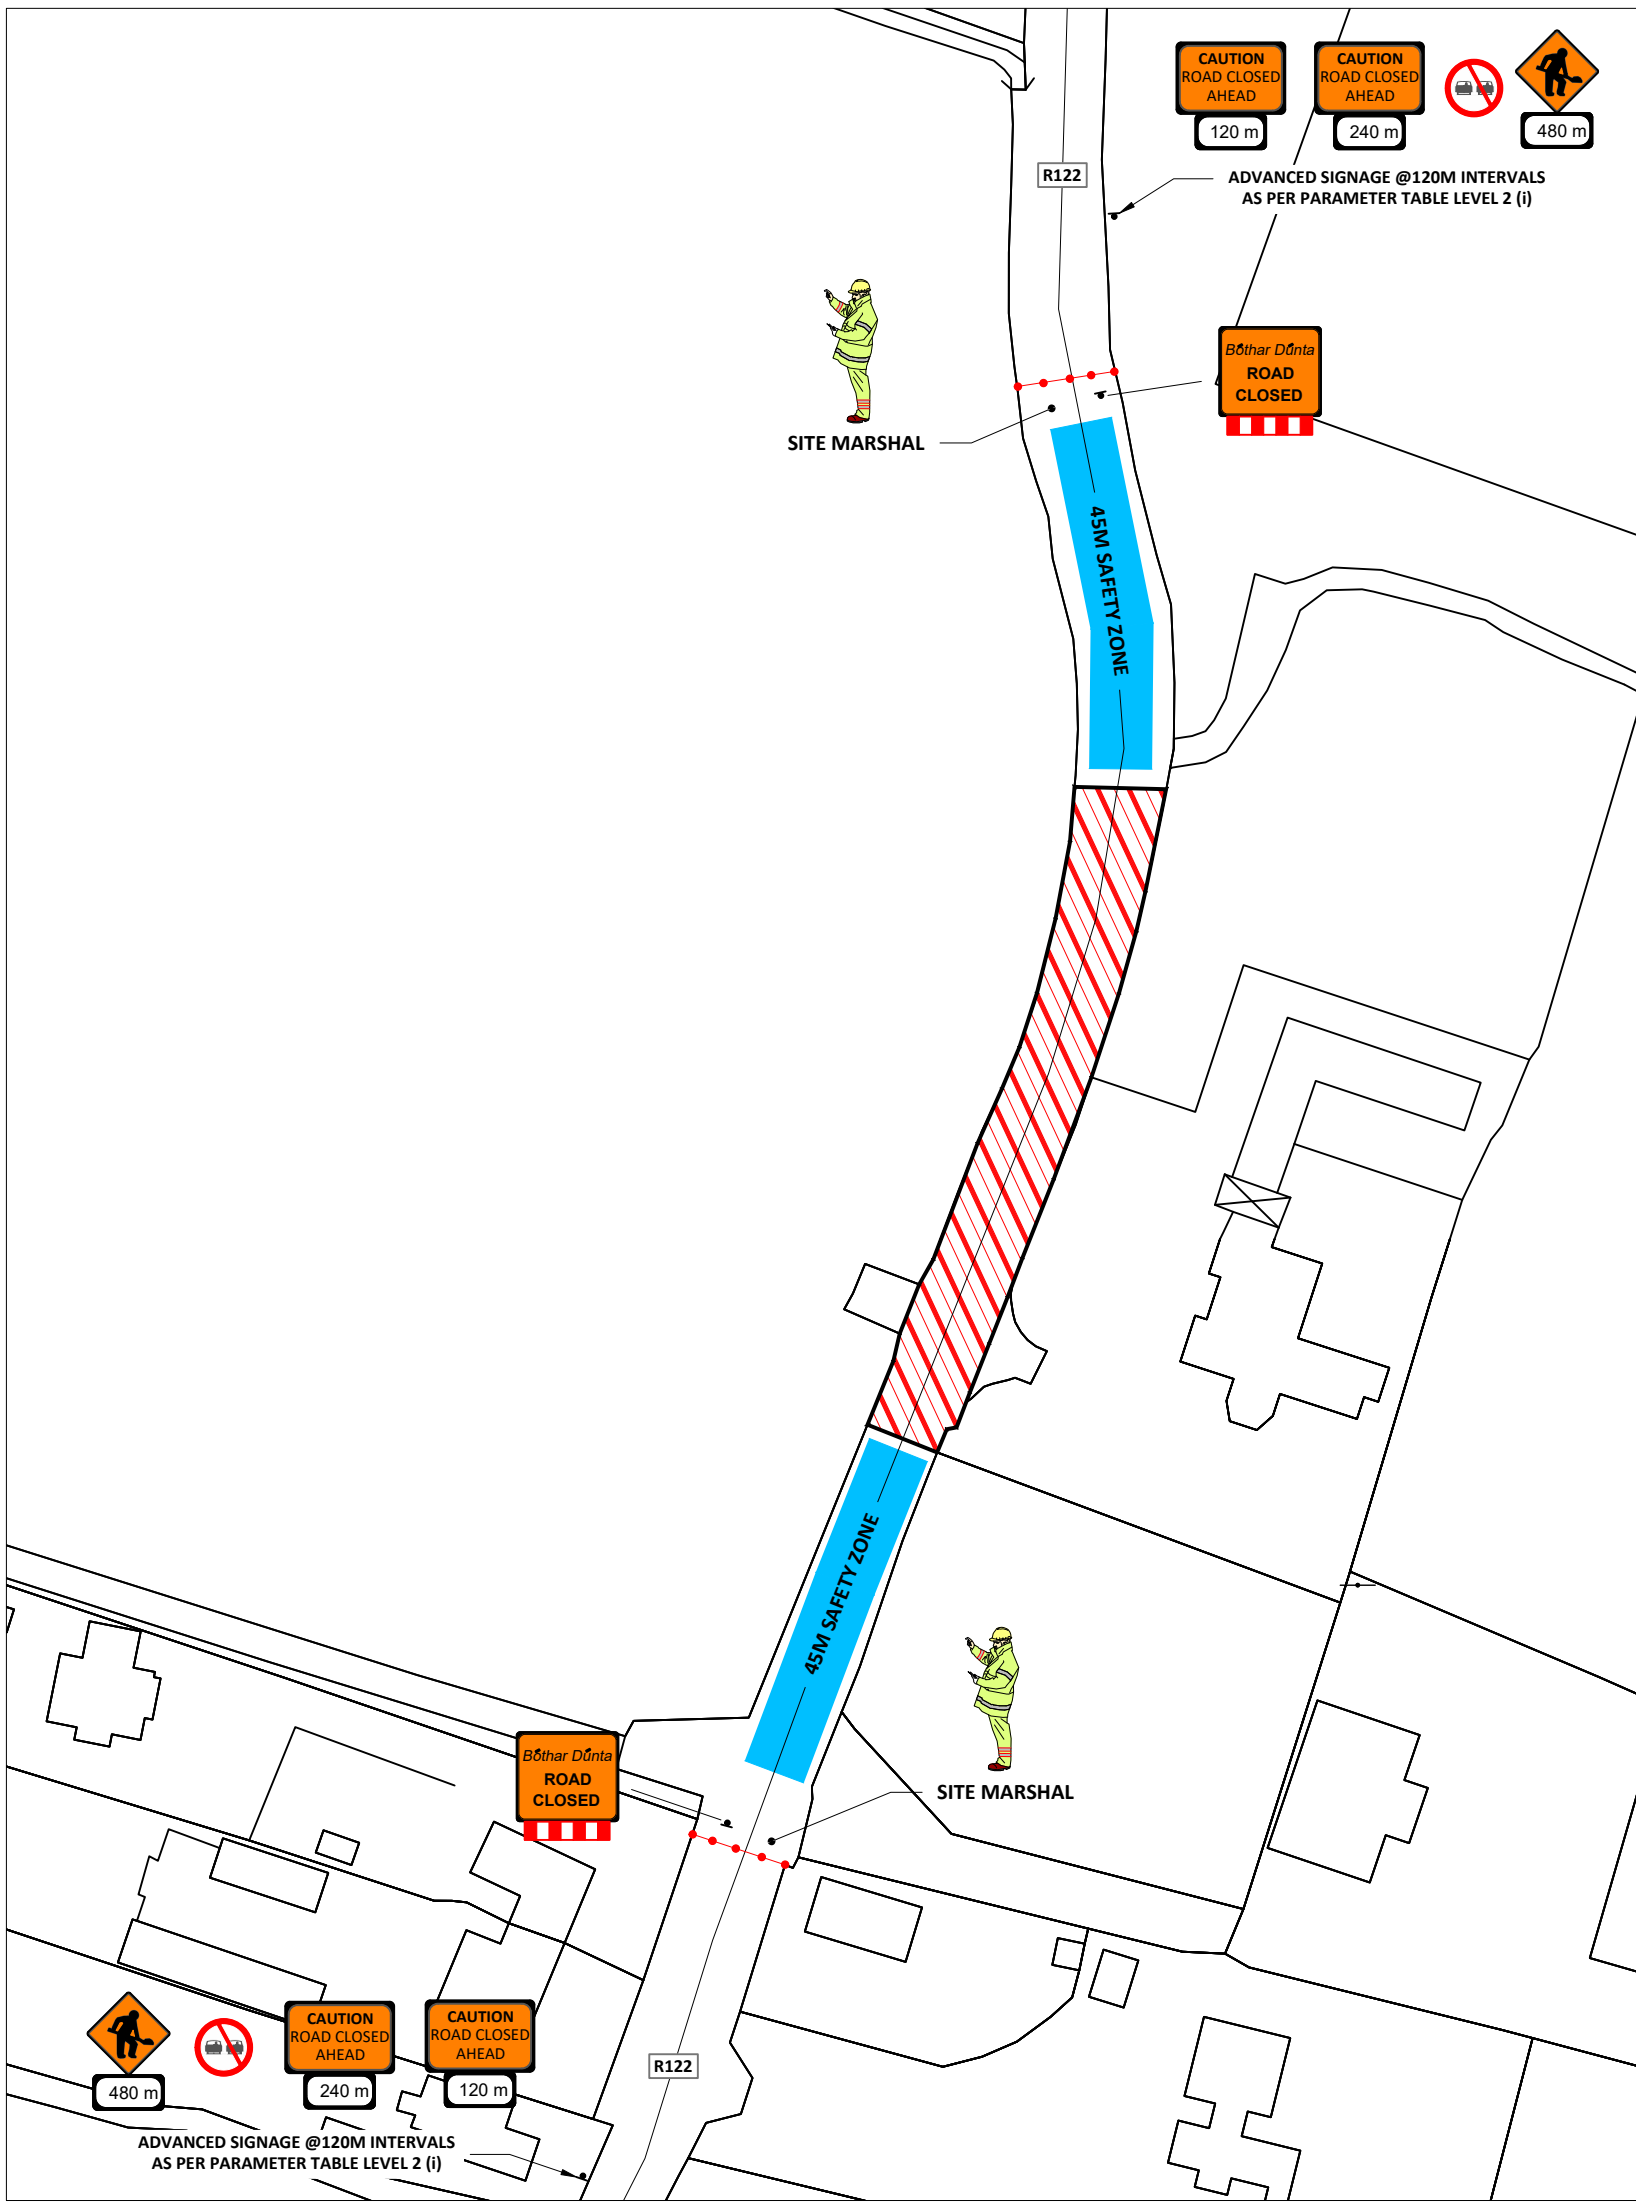

DETAILED SITE LAYOUT

SITE LOCATION MAP

LEGEND:
 DIVERSION ROUTE A
 DIVERSION ROUTE B
 WORK/PLANT AREA
 SAFETY AREA
 SITE BARRIER
 CONES
 SIGN LOCATION & ORIENTATION
 BARRIER BOARD

Project ;	3706361 IW CDS New Connection	
Location ;	R122 Oldtown Swords Dublin	
TM Method ;	Detailed Site Layout	
Designer ; DG	Drawn ; DG	Approved ; DG
Date ;	16/10/2023	
Scale ;	NTS	
TMP Guide Reference ;	TMP-001	
Dwg Number ;	GMC-TMP-15986-REV00	

LEGEND:
 DIVERSION ROUTE B
 DIVERSION ROUTE A
 WORK/PLANT AREA
 SAFETY AREA
 SITE BARRIER
 CONES
 SIGN LOCATION & ORIENTATION
 BARRIER BOARD

Project ;	3706361 IW CDS New Connection
Location ;	R122 Oldtown Swords Dublin
TM Method ;	Road Closure - Diversion Route A
Designer ; DG	Drawn ; DG
Approved ; DG	
Date ;	16/10/2023
Scale ;	NTS
TMP Guide Reference ;	TMP-002
Dwg Number ;	GMC-TMP-15987-REV00

LOCAL RESIDENTS NOTIFIED PRIOR TO WORKS COMMENCING WITH ADDITIONAL SIGNAGE ERECTED WHERE REQUIRED ALONG CLOSED ROAD TO INFORM OF CLOSURE

- LEGEND:**
 DIVERSION ROUTE A
 DIVERSION ROUTE B
 WORK/PLANT AREA
 SAFETY AREA
 SITE BARRIER
 CONES
 SIGN LOCATION & ORIENTATION
 BARRIER BOARD

Project ;	3706361 IW CDS New Connection
Location ;	R122 Oldtown Swords Dublin
TM Method ;	Road Closure - Diversion Route B
Designer ; DG	Drawn ; DG
Approved ; DG	
Date ;	16/10/2023
Scale ;	NTS
TMP Guide Reference ;	TMP-003
Dwg Number ;	GMC-TMP-15988-REV00