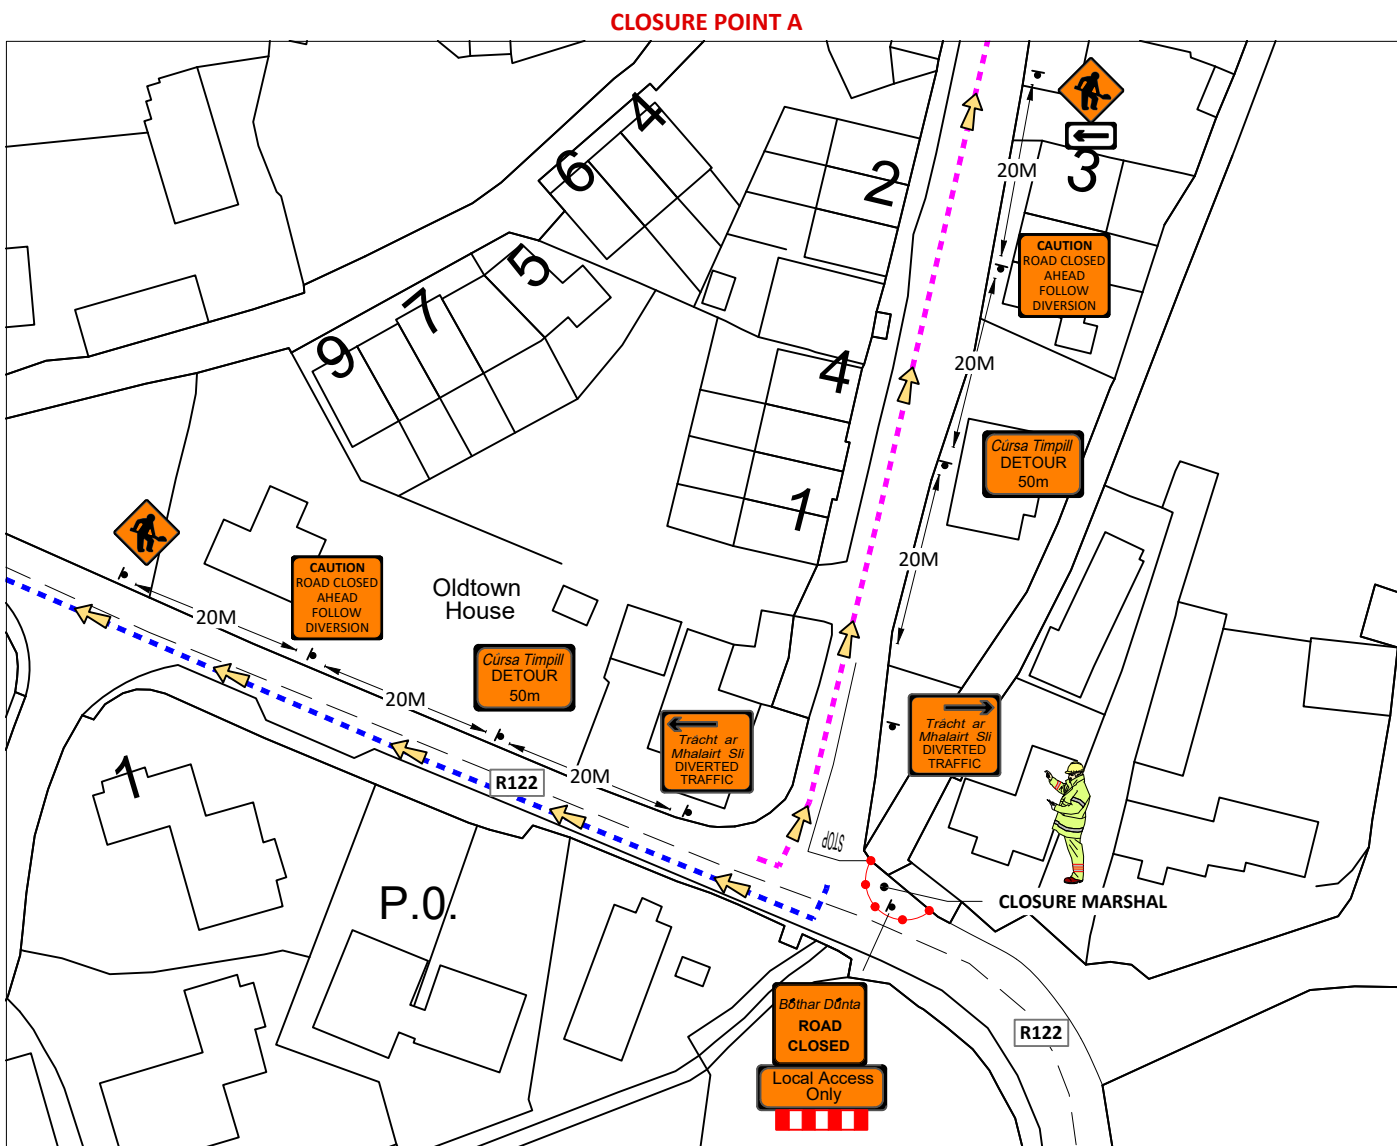

LOCAL RESIDENTS NOTIFIED PRIOR TO WORKS COMMENCING WITH ADDITIONAL SIGNAGE ERECTED WHERE REQUIRED ALONG CLOSED ROAD TO INFORM OF CLOSURE

LEGEND:
DIVERSION ROUTE B
DIVERSION ROUTE A
WORK/PLANT AREA
SAFETY AREA
SITE BARRIER
CONES
SIGN LOCATION & ORIENTATION
BARRIER BOARD

Project ;	3706361 IW CDS New Connection
Location ;	R122 Oldtown Swords Dublin
TM Method ;	Road Closure - Diversion Route A
Designer ; DG	Drawn ; DG
Approved ; DG	
Date ;	16/10/2023
Scale ;	NTS
TMP Guide Reference ;	TMP-002
Dwg Number ;	GMC-TMP-15987-REV00

GMC Utilities Group Ltd, GMC House, Millenium Business Park, Cappagh Road, Ballycoolin, Dublin 11, Ireland.
Tel: +353 (0)1 864 9800
Email: info@gmcirl.com