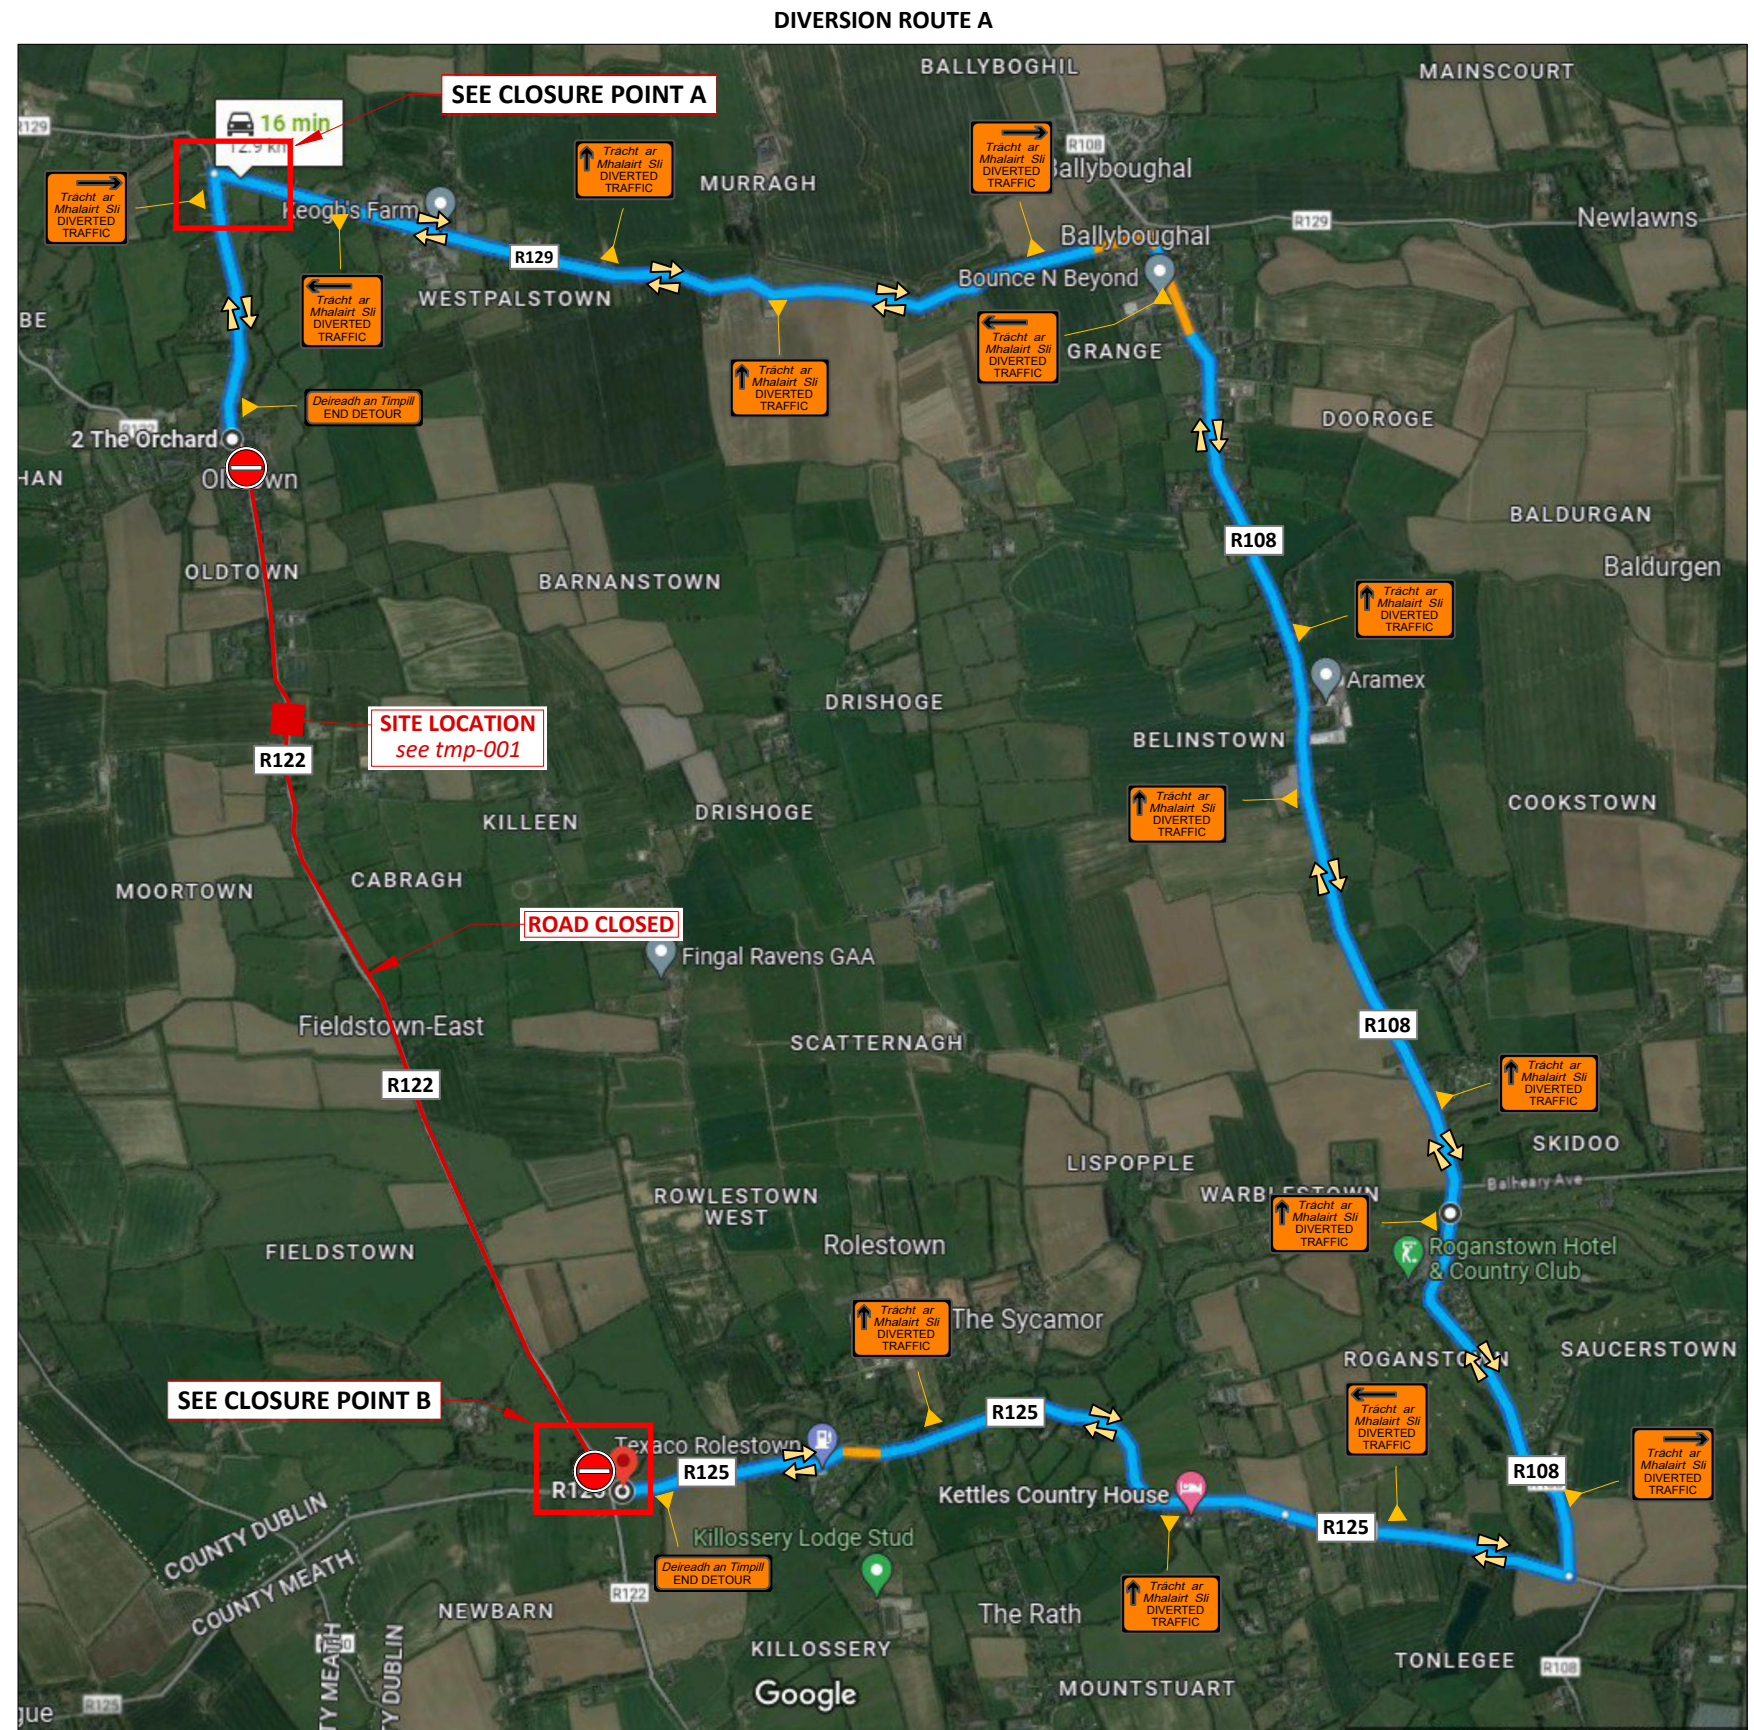

LOCAL RESIDENTS NOTIFIED PRIOR TO WORKS COMMENCING WITH ADDITIONAL SIGNAGE ERECTED WHERE REQUIRED ALONG CLOSED ROAD TO INFORM OF CLOSURE

LEGEND:
DIVERSION ROUTE B
DIVERSION ROUTE A
WORK/PLANT AREA
SAFETY AREA
SITE BARRIER
CONES
SIGN LOCATION & ORIENTATION
BARRIER BOARD

Project ;	3706361 IW CDS New Connection
Location ;	R122 Oldtown Swords Dublin
TM Method ;	Road Closure - Diversion Route A
Designer ; DG	Drawn ; DG
Approved ; DG	
Date ;	16/10/2023
Scale ;	NTS
TMP Guide Reference ;	TMP-002
Dwg Number ;	GMC-TMP-15987-REV00

GMC Utilities Group Ltd, GMC House, Millenium Business Park, Cappagh Road, Ballycoolin, Dublin 11, Ireland.
Tel: +353 (0)1 864 9800
Email: info@gmcirl.com