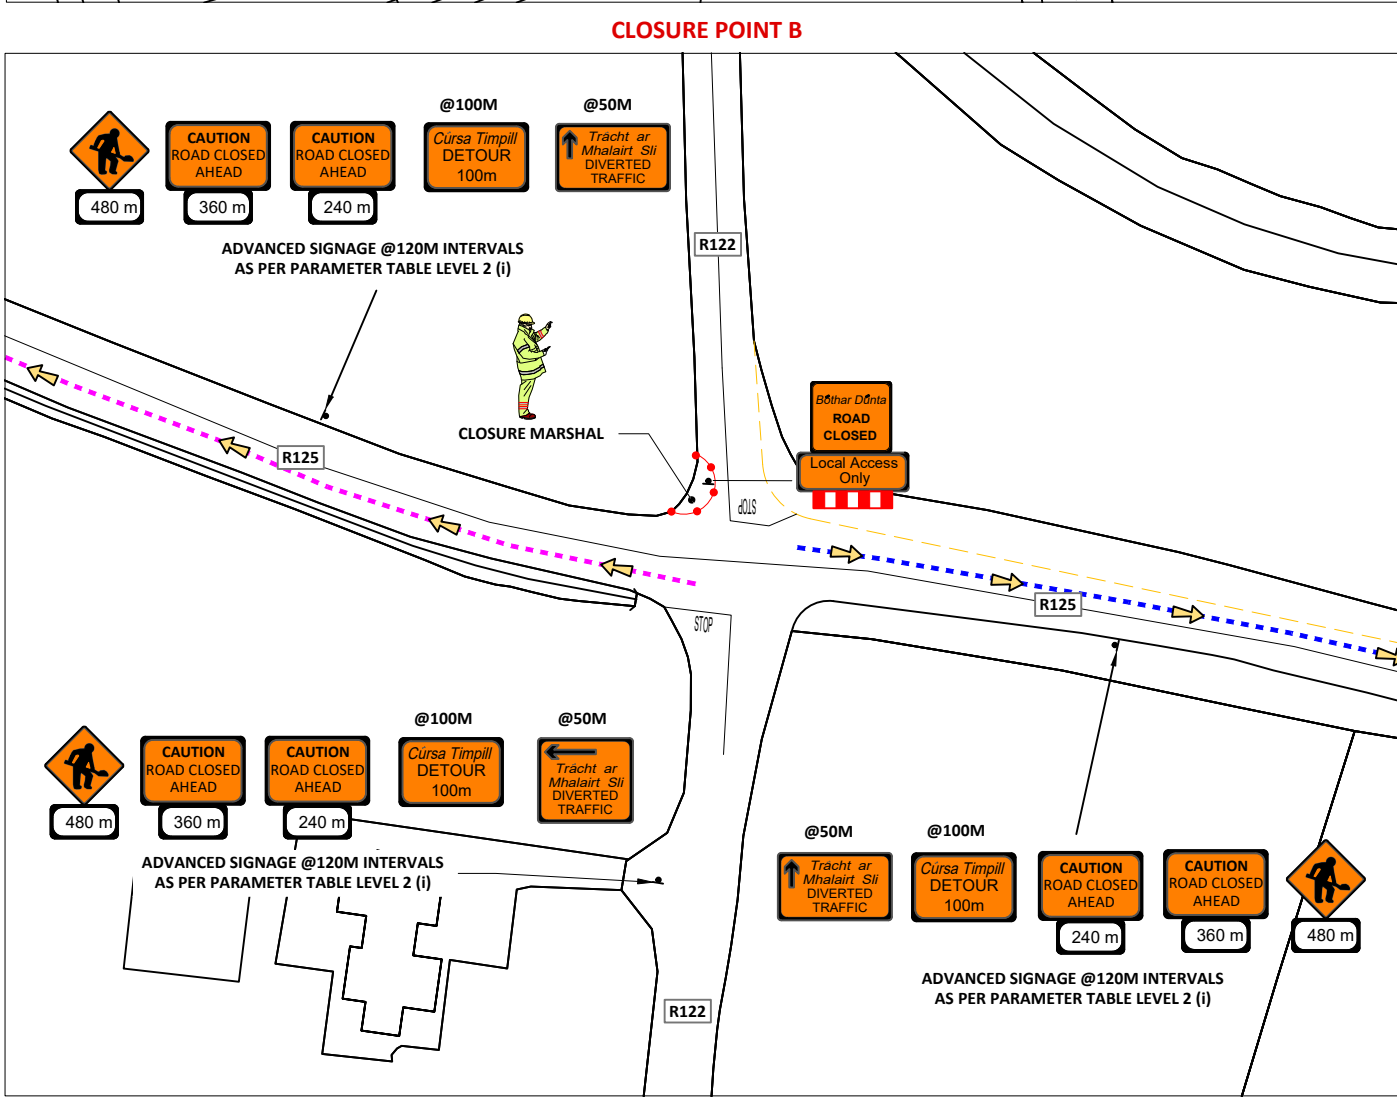

LOCAL RESIDENTS NOTIFIED PRIOR TO WORKS COMMENCING WITH ADDITIONAL SIGNAGE ERECTED WHERE REQUIRED ALONG CLOSED ROAD TO INFORM OF CLOSURE

LEGEND:
DIVERSION ROUTE B
DIVERSION ROUTE A
WORK/PLANT AREA
SAFETY AREA
SITE BARRIER
CONES
SIGN LOCATION & ORIENTATION
BARRIER BOARD

Project ;	3706361 IW CDS New Connection
Location ;	R122 Oldtown Swords Dublin
TM Method ;	Road Closure - Diversion Route A
Designer ; DG	Drawn ; DG
Approved ; DG	
Date ;	16/10/2023
Scale ;	NTS
TMP Guide Reference ;	TMP-002
Dwg Number ;	GMC-TMP-15987-REV00

GMC Utilities Group Ltd, GMC House, Millenium Business Park, Cappagh Road, Ballycoolin, Dublin 11, Ireland.
Tel: +353 (0)1 864 9800
Email: info@gmcirl.com